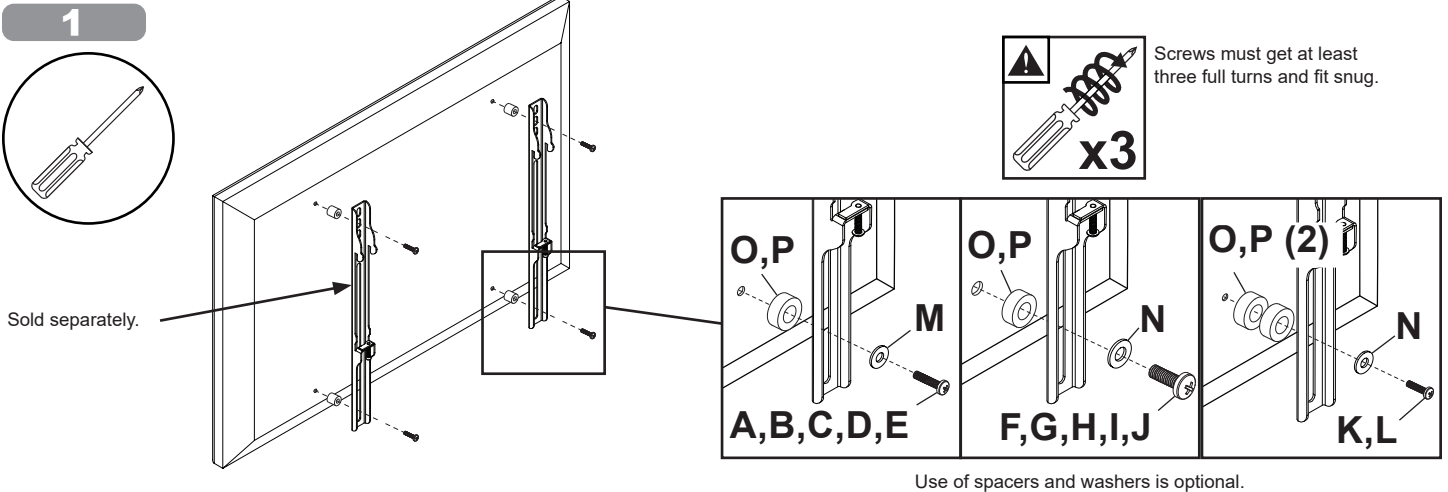

Peerless-AV
2300 White Oak Circle
Aurora, IL 60502, USA
info@peerless-av.com
(800) 865-2112
(630) 375-5100

Peerless-AV EMEA
Unit 2, Curo Park
Frogmore, St. Albans,
Hertfordshire, AL2 2DD
United Kingdom
+44 (0) 1923 200 100

Peerless-AV B.V.
Papendorpseweg 75
3528 BJ Utrecht
The Netherlands
+31 (0) 70 770 8037

Peerless-AV Latin America
Av. de las Industrias 413
Parque Industrial Escobedo
General Escobedo N.L.,
México 66062
+52 (81) 8384-8300