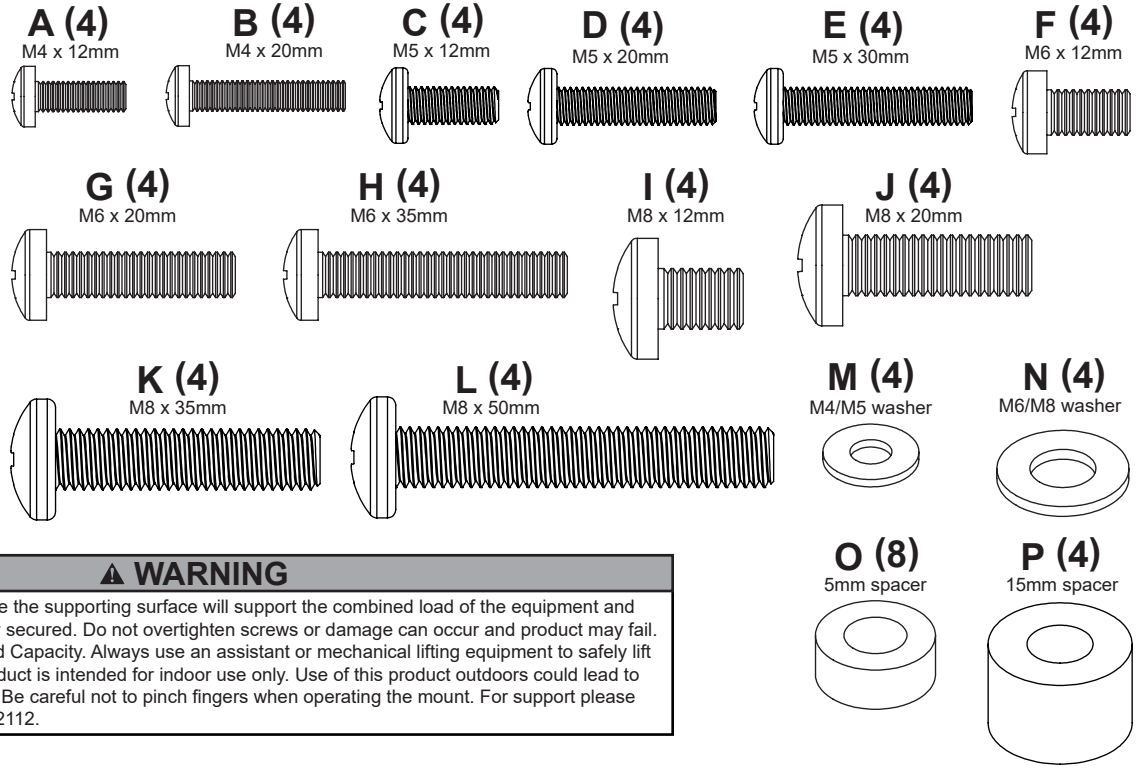

Installation Instructions for ACC-FASTEN

Parts List		
Description	Qty	
A M4 x 12mm	4	
B M4 x 20mm	4	
C M5 x 12mm	4	
D M5 x 20mm	4	
E M5 x 30mm	4	
F M6 x 12mm	4	
G M6 x 20mm	4	
H M6 x 35mm	4	
I M8 x 12mm	4	
J M8 x 20mm	4	
K M8 x 35mm	4	
L M8 x 50mm	4	
M M4/M5 washer	4	
N M6/M8 washer	4	
O 5mm spacer	8	
P 15mm spacer	4	