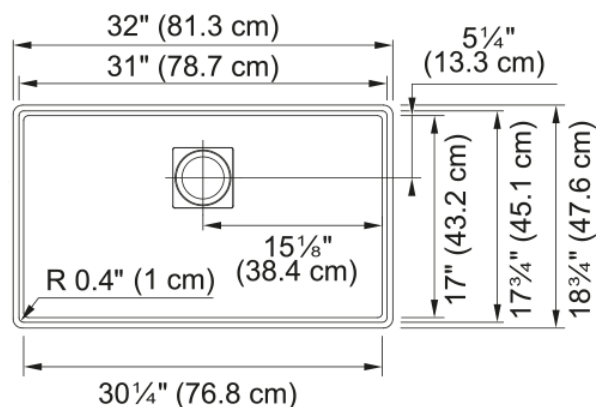

## Peak Workcenter Sink - PKG11031SHG-WKC | 125.0672.241

32.0-in. x 18.75-in. Undermount Single Bowl Granite Kitchen Sink in Stone Grey. The Peak Granite Workcenter transforms an underutilized area in the kitchen into a space that is both functional and sophisticated. The integrated ledge enhances your workspace by allowing you to work directly over the sink, and the included custom-fit accessories streamline your workflow. Available in seven color hues, the Peak Granite Workcenter seamlessly blends into the most active area in your house, the kitchen. ACCESSORIES INCLUDED: Bottom Grid Mat, Shelf Grid, Cutting Board, Drain Cover and Strainer Basket

### Product Dimensions

Length (right to left)	31.969
Width (front to back)	18.74
Large bowl size: right to left	31
Large bowl size: front to back	17.756
Large bowl: depth	9.5

### Installation

Minimum cabinet size	36"
----------------------	-----