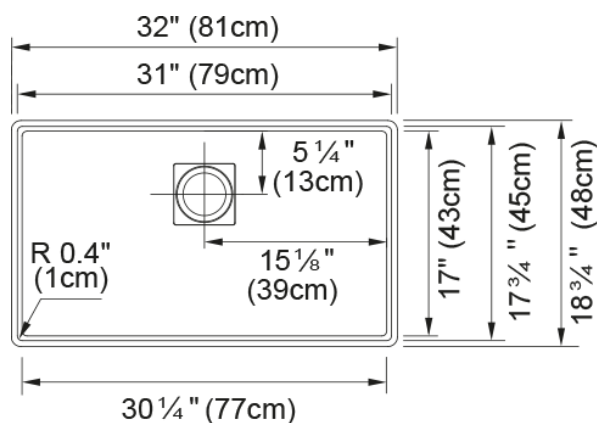

Peak Workcenter Sink - PKG11031SLG-WKC | 125.0715.371

32.0-in. x 18.75-in. Undermount Single Bowl Granite Kitchen Sink in Slate Grey. The Peak Granite Workcenter transforms an underutilized area in the kitchen into a space that is both functional and sophisticated. The integrated ledge enhances your workspace by allowing you to work directly over the sink, and the included custom-fit accessories streamline your workflow. Available in eight color hues, the Peak Granite Workcenter seamlessly blends into the most active area in your house, the kitchen. ACCESSORIES INCLUDED: Bottom Grid Mat, Shelf Grid, Cutting Board, Drain Cover and Strainer Basket

Aspect

| | |
|------------------|------------|
| Sink type | Sink |
| Type of material | Fragranite |
| Number of bowls | 1 |
| Product color | Slate grey |
| Surface finish | None |

Product Dimensions

| | |
|--------------------------------|--------|
| Length (right to left) | 31.984 |
| Width (front to back) | 18.74 |
| Large bowl size: right to left | 31 |
| Large bowl size: front to back | 17.756 |
| Large bowl: depth | 9.5 |

Installation

| | |
|----------------------|-----|
| Minimum cabinet size | 36" |
|----------------------|-----|

Product specifications

| | |
|----------------------------|------------|
| Installation type | Undermount |
| Drain hole | 3 1/2" |
| Position of drainer | No drainer |
| Active Twist Compatibility | No |