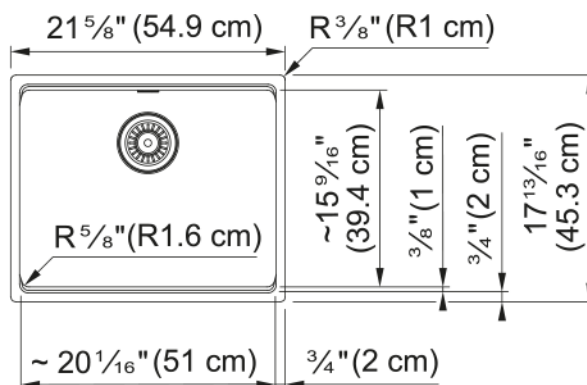

Maris Undermount Sink - MAG11020-MBK | 125.0710.340

21.63-in. x 17.81-in. Undermount Fraganite Single Bowl Kitchen Sink in Matte Black. Maris sinks are equipped with deep capacity bowls that can easily fit baking trays, pots, and pans to be washed with maximum ease. With our easy-to-use integrated ledge system, you'll accomplish more with your sink while making the most of your surrounding counter space. The rear drain maximizes the usable surface of the bowl and creates extra cabinet space beneath the Sink in Matte Black. Maris Fraganite sinks are scratch-resistant, fade-resistant, and impact resistant and will retain their new appearance for years.

Aspect

Sink type	Sink
Type of material	Fragranite
Number of bowls	1
Product color	Matte black
Surface finish	None

Product Dimensions

Length (right to left)	21.614
Width (front to back)	17.835
Large bowl size: right to left	20.079
Large bowl size: front to back	15.512
Large bowl: depth	9.488

Installation

Minimum cabinet size	24"

Product specifications

Installation type	Undermount
Drain hole	3 1/2"
Position of drainer	No drainer
Active Twist Compatibility	No
Installation device	Clamp Bag

Product identification

Brand	FRANKE
Collection	Maris
Certified by	IAPMO

Features

Drainers number	No drainer