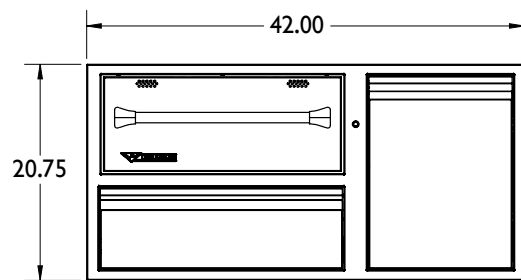

TWIN EAGLES WARMING DRAWER

TEWD42C-C | 42 Inch Warming Drawer Combo

GENERAL

Model TEWD42-C
SKU TEWD42C-C

POWER REQUIREMENTS

Electrical Requirements 120V, 4A, 60Hz, 450W
Cord Length 6 feet
Receptacle 3 prong grounding plug

UNIT DIMENSIONS

BOX DIMENSIONS

Box 33 x 49 x 30 (inches)
Shipping Weight 100 lbs

CUTOUT DIMENSIONS

Height 19.38 (inches)
Width 40.25 (inches)
Depth 25.00 (inches)

COUNTER FRONT CUTOUT DIMENSIONS