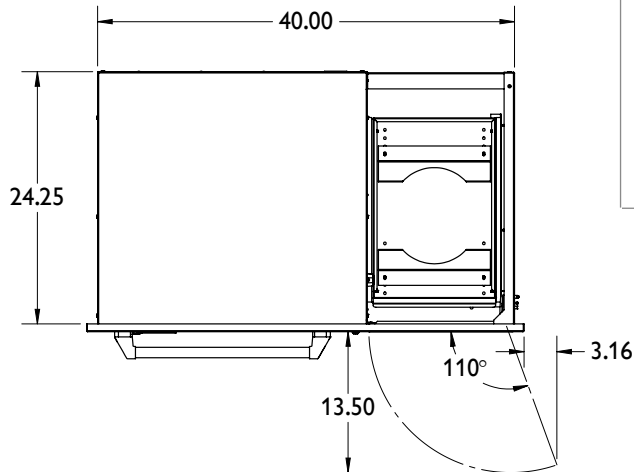

TWIN EAGLES WARMING DRAWER

TEWD42C-C | 42 Inch Warming Drawer Combo

GENERAL

Model TEWD42-C
SKU TEWD42C-C

POWER REQUIREMENTS

Electrical Requirements 120V, 4A, 60Hz, 450W
Cord Length 6 feet
Receptacle 3 prong grounding plug

UNIT DIMENSIONS

BOX DIMENSIONS

Box 33 x 49 x 30 (inches)
Shipping Weight 100 lbs

CUTOUT DIMENSIONS

Height 19.38 (inches)
Width 40.25 (inches)
Depth 25.00 (inches)

COUNTER FRONT CUTOUT DIMENSIONS