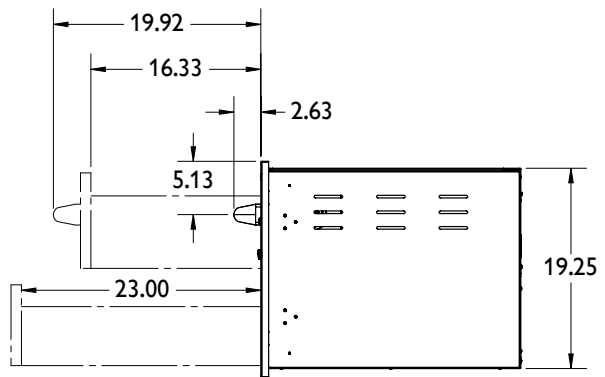

TWIN EAGLES WARMING DRAWER

TEWD42C-C | 42 Inch Warming Drawer Combo

GENERAL

Model TEWD42-C
SKU TEWD42C-C

POWER REQUIREMENTS

Electrical Requirements 120V, 4A, 60Hz, 450W
Cord Length 6 feet
Receptacle 3 prong grounding plug

UNIT DIMENSIONS

BOX DIMENSIONS

Box 33 x 49 x 30 (inches)
Shipping Weight 100 lbs

CUTOUT DIMENSIONS

Height 19.38 (inches)
Width 40.25 (inches)
Depth 25.00 (inches)

COUNTER FRONT CUTOUT DIMENSIONS