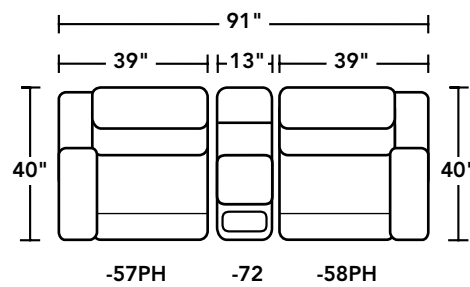

Sawyer

1845 leather

SH = Seat Height | SW = Seat Width
SD = Seat Depth | AH = Arm Height
OD = Open Depth | WC = Wall Clearance

MOTION GROUP COLLECTION

Shown in leather 009-01
41H 87W 40D
20SH 68SW 21SD 26AH 65OD 6WC

Shown in leather 009-42
41H 77W 40D
20SH 45SW 21SD 26AH 65OD 6WC

Shown in leather 009-01
41H 64W 40D
20SH 45SW 21SD 26AH 65OD 6WC

Shown in leather 009-42
41H 41W 40D
20SH 22SW 21SD 26AH 65OD 6WC

SECTIONAL PIECES AND SAMPLE CONFIGURATIONS

41H 30W 40D
20SH 30SW 21SD 5WC

41H 69W 43D
20SH 42SW 24SD 5WC

41H 39W 68D
20SH 35SW 48SD 26AH 5WC

41H 39W 40D
20SH 29SW 21SD 26AH 65OD 5WC

41H 30W 40D
20SH 30SW 21SD 65OD 5WC

41H 13W 40D

DESIGNED FROM THE INSIDE OUT

For over 100 years, the Blue Steel Spring™ has differentiated Flexsteel products. Its strength and resilience creates a “just right” balance of softness, support and quality. So whether you’ve got big people or little people, wild jumpers or careless ploppers—not to worry—the Blue Steel Spring has got your back.

WARRANTY INFORMATION

Lifetime Limited Warranty: Springs, wood frames, seat cushions, and reclining mechanisms

Five-Year Limited Warranty: Mechanical and electrical components

One-Year Limited Warranty: Upholstery materials
Visit www.flexsteel.com for complete warranty details.

© Flexsteel Industries, Inc. 09/2025
TS-SAWYER