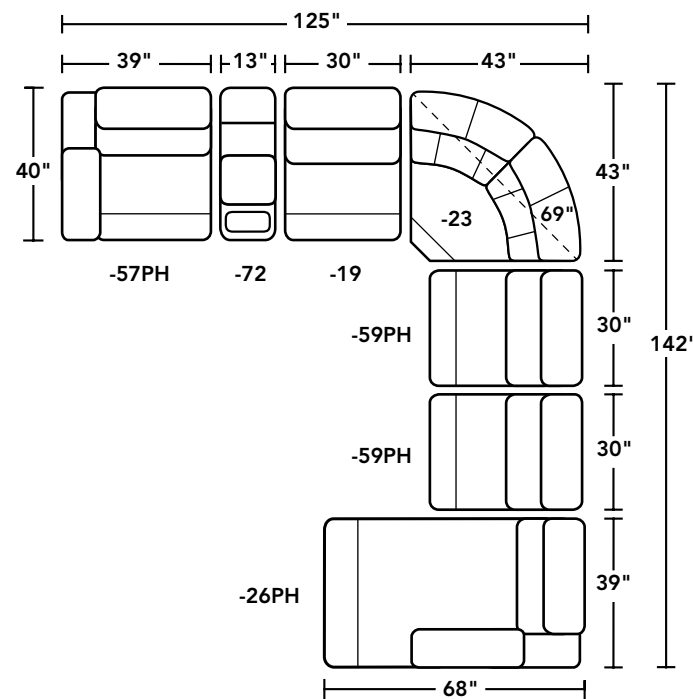

DESIGNED FROM THE INSIDE OUT

For over 100 years, the Blue Steel Spring™ has differentiated Flexsteel products. Its strength and resilience creates a “just right” balance of softness, support and quality. So whether you’ve got big people or little people, wild jumpers or careless ploppers—not to worry—the Blue Steel Spring has got your back.

WARRANTY INFORMATION

Lifetime Limited Warranty: Springs, wood frames, seat cushions, and reclining mechanisms

Five-Year Limited Warranty: Mechanical and electrical components

One-Year Limited Warranty: Upholstery materials
Visit www.flexsteel.com for complete warranty details.

© Flexsteel Industries, Inc. 09/2025
TS-SAWYER