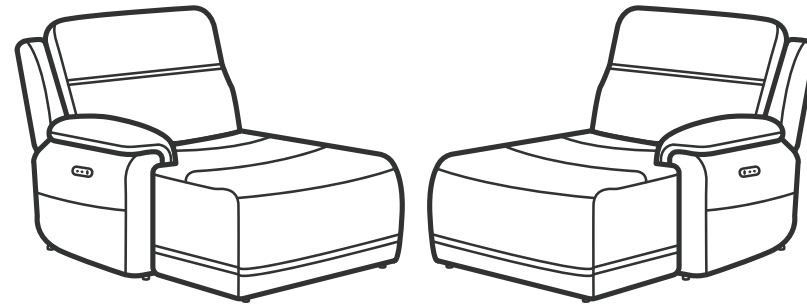

SECTIONAL PIECES AND SAMPLE CONFIGURATIONS

41H 30W 40D
20SH 30SW 21SD 5WC

41H 69W 43D
20SH 42SW 24SD 5WC

-25PH LAF / -26PH RAF POWER RECLINING CHAISE WITH POWER HEADREST & LUMBAR

41H 39W 68D
20SH 35SW 48SD 26AH 5WC