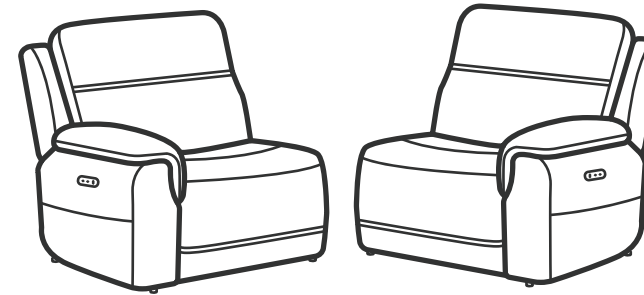

-57PH LAF / -58PH RAF POWER RECLINER WITH POWER HEADREST & LUMBAR

41H 39W 40D
20SH 29SW 21SD 26AH 65OD 5WC

41H 30W 40D
20SH 30SW 21SD 65OD 5WC

41H 13W 40D