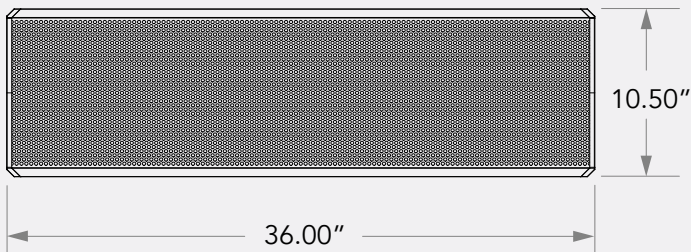

# RAZOR SPEAKER RZ330

*The Razor Speaker Series* is an outdoor architectural masterpiece that brings modern-day style and superior sound performance to a low-profile speaker system designed to adapt to many environments with subtle elegance. Razor's style flexibility and versatility perform admirably in every application. The **Razor Speaker** is the first line of outdoor wall and hardscape speakers built with true HiFi performance in mind, with options for bi-amped sub/sat configurations along with tri-amped solutions that utilize external subs.

U.S. Design Patent: D1,034,528 S

WHITE

BLACK

## RZ330 - 3.1 RAZOR LCR SOUNDBAR SPECIFICATIONS

Size (H x W x D): 36" x 10.5" x 3.38"

Size with bracket (H x W x D): 36" x 10.5" x 4"

Weight: 31.4 lbs

Construction: Aluminum extrusion, Aluminum wall bracket, Aluminum grille

Sensitivity: 88 dB SAT / 83.5dB SUB (1W/1m)

Dispersion: 110° conical @-6dB

Impedance: 8 ohms SAT, 8 ohms SUB

Mounting: Corner (direct), Surface (bracket)

Speaker Connector: 4x CMC Male Pigtailed  
 (quad-amplified)