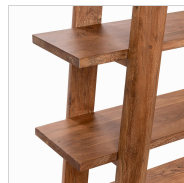

SKU: 52005588

POMONA SOLID WOOD BOOKSHELF - GOLDEN WHEAT

DETAILS

Materials: Acacia Wood

Individual Product Dimensions: 68.00W x 19.00D x 75.00H

SHIPPING

Total Boxes: 2

Product Cubic Feet: 22.8