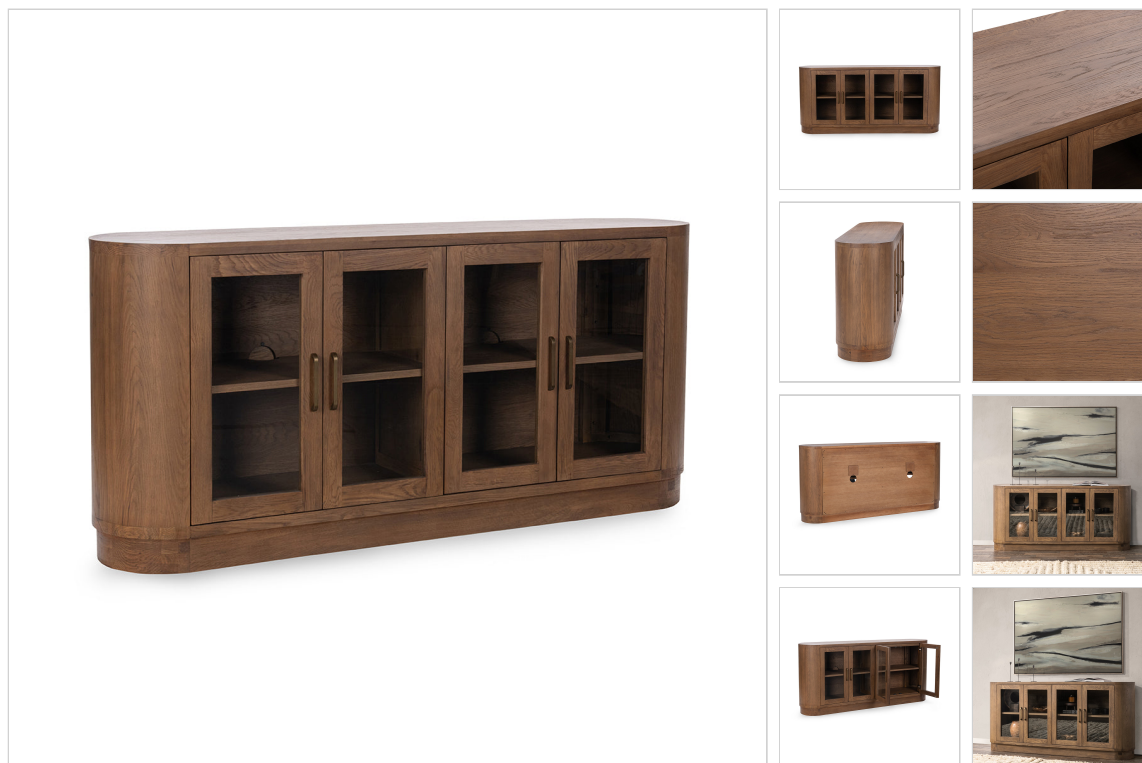

SKU: 52004213

VANDER SOLID WOOD 4DR BUFFET

DETAILS

Materials: Oak Veneer

Individual Product Dimensions: 78.00W x 18.00D x 36.00H

SHIPPING

Total Boxes: 1

Product Cubic Feet: 40.56

Packaged Dimensions: 81.00W x 21.00D x 39.50H

Requires Assembly