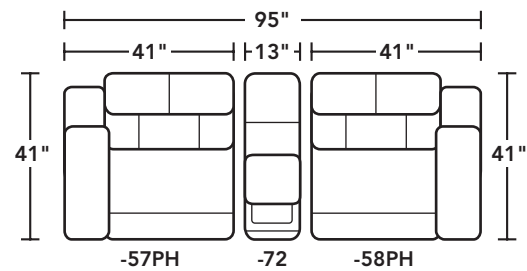

SAMPLE CONFIGURATIONS