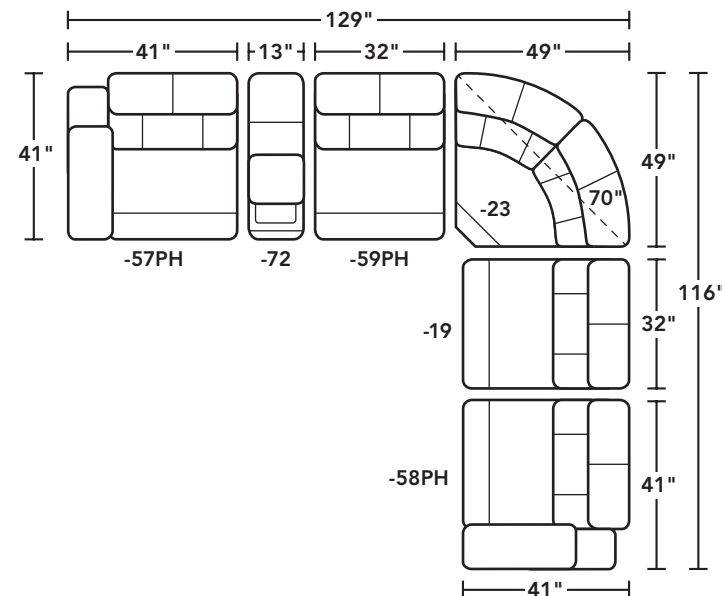

Linden

1043 leather

SH = Seat Height | SW = Seat Width
SD = Seat Depth | AH = Arm Height
OD = Open Depth | WC = Wall Clearance

MOTION GROUP COLLECTION

Shown in leather 946-02
44H 87W 41D
21SH 68SW 22SD 26AH 68OD 7WC

Shown in leather 946-72
44H 76W 41D
21SH 45SW 22SD 26AH 68OD 7WC

Shown in leather 946-72
44H 64W 41D
21SH 45SW 22SD 26AH 68OD 7WC

Shown in leather 946-02
44H 41W 41D
21SH 23SW 22SD 26AH 68OD 7WC

Shown in leather 946-72
42H 37W 42D
20SH 22SW 22SD 27AH 66OD 10WC

SECTIONAL PIECES

44H 32W 41D
21SH 32SW 22SD

44H 70W 49D
21SH 44SW 26SD

44H 41W 41D
21SH 32SW 22SD 26AH 69OD 7WC

44H 41W 41D
21SH 32SW 22SD 26AH 69OD 7WC

44H 32W 41D
21SH 32SW 22SD 69OD 7WC

44H 13W 40D

SAMPLE CONFIGURATIONS

DESIGNED FROM THE INSIDE OUT

For over 100 years, the Blue Steel Spring™ has differentiated Flexsteel products. Its strength and resilience creates a "just right" balance of softness, support and quality. So whether you've got big people or little people, wild jumpers or careless ploppers—not to worry—the Blue Steel Spring has got your back.

WARRANTY INFORMATION

Lifetime Limited Warranty: Springs, wood frames, seat cushions, and reclining mechanisms

Five-Year Limited Warranty: Mechanical and electrical components

One-Year Limited Warranty: Upholstery materials
Visit www.flexsteel.com for complete warranty details.