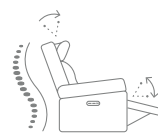

FEATURES

TRIPLE POWER