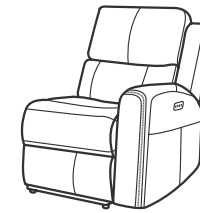

## SECTIONAL PIECES

**-19 ARMLESS CHAIR**

44H 32W 41D  
21SH 32SW 22SD

**-23 FULL WEDGE**

44H 70W 49D  
21SH 44SW 26SD

**-57PH LAF POWER RECLINER W/ POWER HEADREST & LUMBAR**

44H 41W 41D  
21SH 32SW 22SD 26AH 69OD 7WC