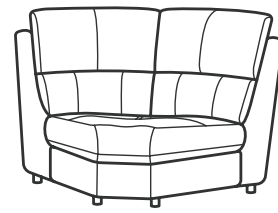

-23 FULL WEDGE

44H 70W 49D
21SH 44SW 26SD