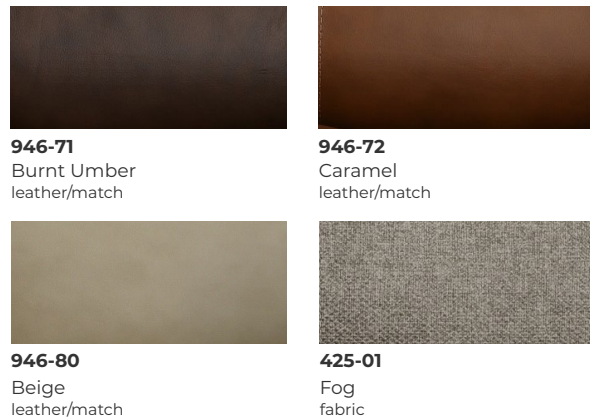

Overall Height	Overall Width	Overall Depth	Seat Height	Seat Width	Seat Depth	Arm Height	Open Depth	Wall Clearance
-62PH Power Reclining Sofa with Power Headrests & Lumbar	44"	86"	41"	21"	67"	22"	27"	68"	7"
-64PH Power Reclining Loveseat with Console, Power Headrests & Lumbar	44"	75"	41"	21"	44"	22"	27"	68"	7"
-60PH Power Reclining Loveseat with Power Headrests & Lumbar	44"	63"	41"	21"	44"	22"	27"	68"	7"
-53P5 Power Swivel Glider with Power Headrest & Lumbar, Heat + Massage	42"	37"	42"	20"	22"	22"	27"	66"	10"
-50PH Power Recliner with Power Headrest & Lumbar	44"	40"	41"	21"	22"	22"	27"	68"	7"
-31 Sofa	35"	90"	38"	20"	72"	22"	26"	-	-
-20 Loveseat	35"	66"	38"	20"	48"	22"	26"	-	-
-10 Chair	35"	42"	38"	20"	24"	22"	26"	-	-
-08 Ottoman	18"	31"	23"	-	-	-	-	-	-
-72 Straight Console	44"	13"	41"	-	-	-	-	-	-
-59PH Armless Power Recliner with Power Headrest & Lumbar	44"	32"	41"	21"	32"	22"	-	68"	7"
-57PH/-58PH LAF/RAF Power Recliner with Power Headrest & Lumbar	44"	42"	41"	21"	31"	22"	27"	68"	7"
-23 Full Wedge	44"	70"	49"	21"	44"	26"	-	-	-
-19 Armless Chair	44"	32"	41"	21"	32"	22"	-	-	-

IMAGE(S) SHOWN

1041-57PH, -72, -59PH, -23, -19, -58PH Leather 946-72	1041-62PH Leather 946-71	1041-64PH Leather 946-80	1041-60PH Leather 946-80	1041-50PH Leather 946-72	1041-53P5 Fabric 425-01
1041-31 Leather 946-72	1041-20 Leather 946-72	1041-10 Leather 946-72	1041-08 Leather 946-72		

NOTES

- Spring Unit: DualFlex
- Arm: Padded

Stationary

- Seat Cushion: CloudLux Cushion
- Seat Cushions: Attached
- Back Cushions: Loose Pillow
- Bullnose seat & back cushions
- Back Construction: Attached
- Stocked in 946-72 only

Motion

- Seat Cushion: High-Density (HC)
- Seat Cushions: Attached
- Back Cushions: Attached
- Removable knockdown backs for easy assembly & moving
- Power Functions: Recline, Headrest, Lumbar (excluding -19, -23 & -72), Swivel & Glide (-53P5)

- Sofa Power Control: Zero Draw, USB-A Charging Port
- Sectional Power Control: Zero Draw, USB-A and USB-C Charging Ports
- Sofa motion group stocked in all 3 leathers AND fabric
- Sectional and -53P5 stocked in all 3 leathers.

FLEXSTEEL®