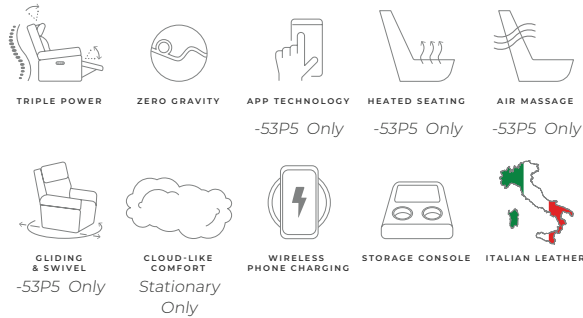

FLEXSTEEL® Leather & Fabric | Stationary & Motion

Effortless Comfort

1041 Henry

# 1041 Henry

	Stationary	Motion
<b>Spring Unit</b>		
DualFlex	●	●
<b>Back Construction</b>		
Attached	●	●
Removable		●
Attached Pillow		●
Loose Pillow	●	
<b>Seat Cushions</b>		
High Density (HC)		●
CloudLux Cushion	●	
Attached	●	●

- Sofa Power Control: Zero Draw, USB-A Charging Port
- Sectional Power Control: Zero Draw, USB-A and USB-C Charging Ports
- Sofa motion group stocked in all 3 leathers AND fabric
- Sectional and -53P5 stocked in all 3 leathers.