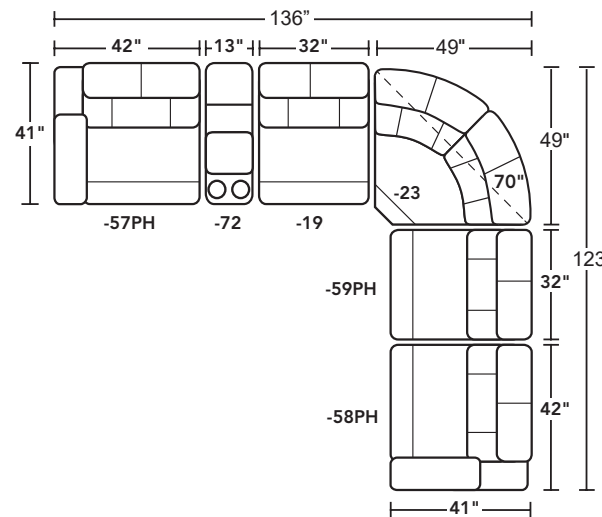

WARRANTY INFORMATION

Lifetime Limited Warranty: Springs, wood frames, seat cushions, and reclining mechanisms

Five-Year Limited Warranty: Mechanical and electrical components

One-Year Limited Warranty: Upholstery materials
Visit www.flexsteel.com for complete warranty details.

DESIGNED FROM THE INSIDE OUT

For over 100 years, the Blue Steel Spring™ has differentiated Flexsteel products. Its strength and resilience creates a "just right" balance of softness, support and quality. So whether you've got big people or little people, wild jumpers or careless ploppers—not to worry—the Blue Steel Spring has got your back.

© Flexsteel Industries, Inc. 07/2025
FLX-TS-HENRY

Configurations are not to scale.