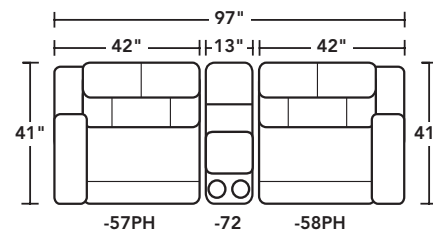

-58PH RAF POWER RECLINER W/ POWER HEADREST & LUMBAR

44H 42W 41D
21SH 31SW 22SD 27AH 68OD 7WC