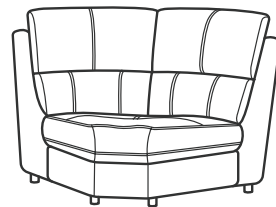

-23 FULL WEDGE

44H 70W 49D
21SH 44SW 26SD