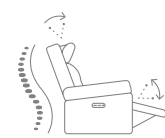

FEATURES

TRIPLE POWER