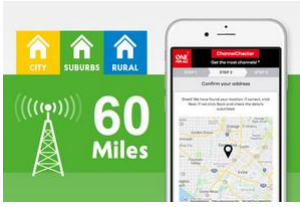

Consumer benefits