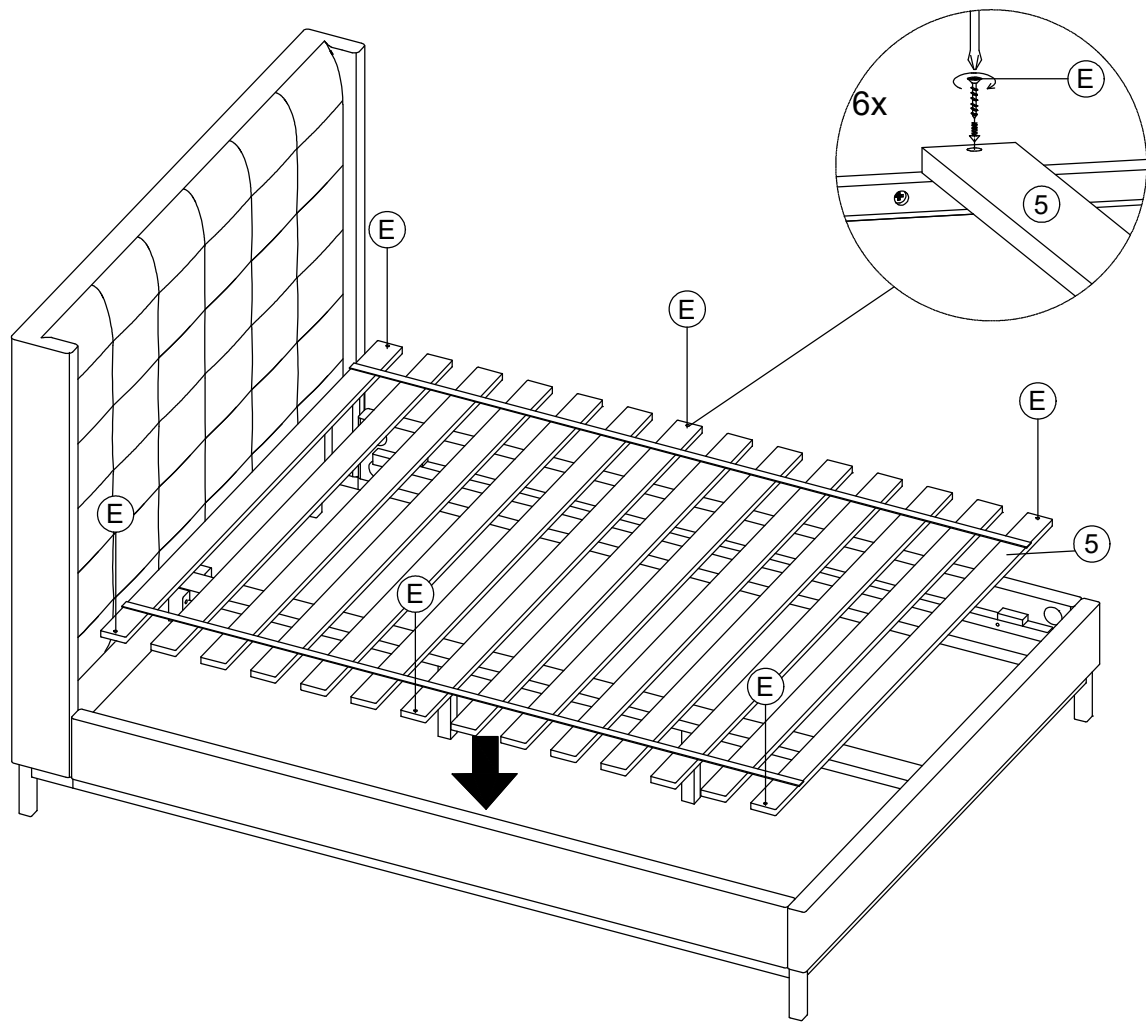

4

FINISHED

PAGE 5