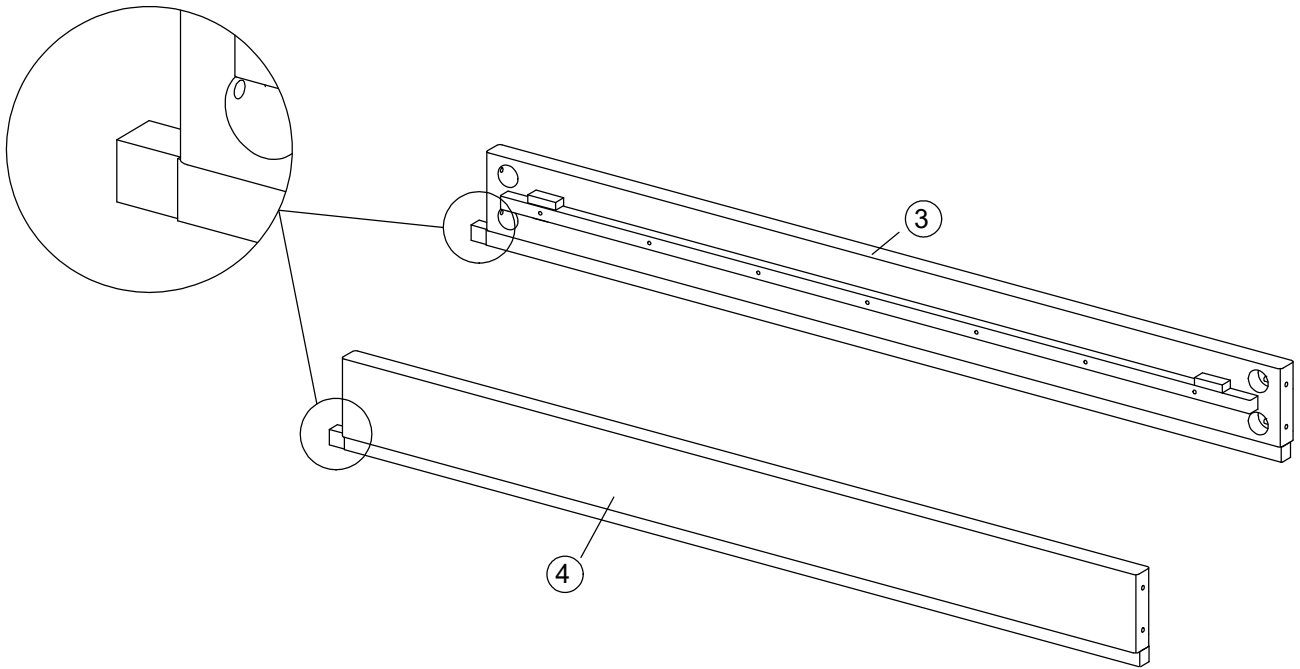

ASSEMBLY INSTRUCTION

NEWHALL BED 55" QUEEN

HARDWARE LIST

HARDWARE LIST			
A		Bolt Ø8 x100mm	8
B		Hexagon Nut M8	8
C		Halfmoon Washer 15 x30mm	8
D		Wrench	1
E		Screw Ø4 x25mm	6
F		Side Cover	8

COMPONENTS LIST

1		Uph Queen Headboard	1Pcs
2		Uph Queen Footboard	1Pcs
3		Bed Side rails RAF	1Pcs
4		Bed Side rails LAF	1Pcs
5		Roll Slats	1Sheet =14Pcs
6		Center Rail	1Pcs
7		Support Leg	2Pcs

2

Remarks:

Pay attention to assembly the iron frame at bottom side rail towards the headboard