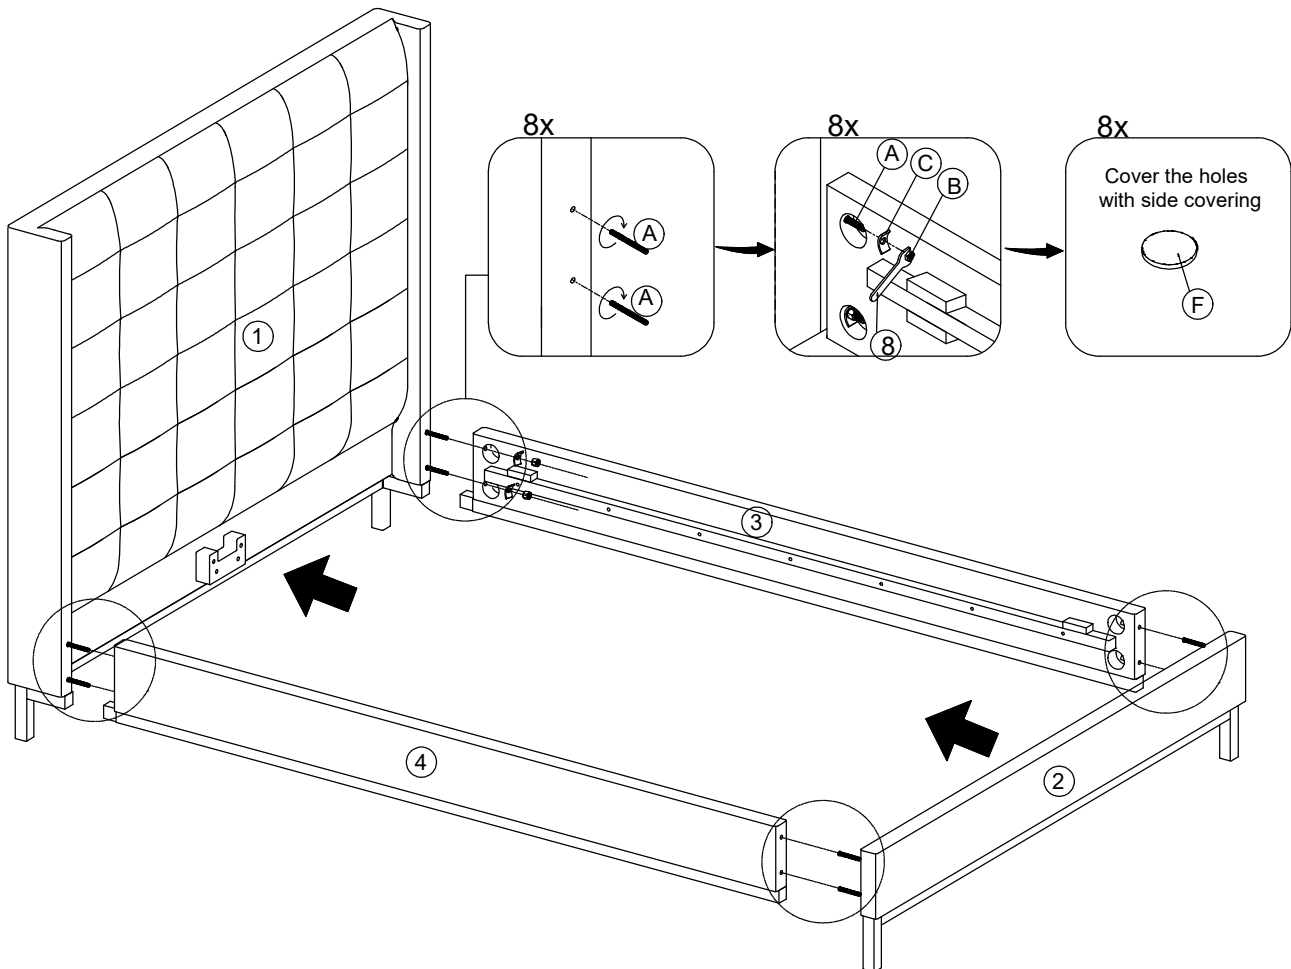

ASSEMBLY INSTRUCTION

NEWHALL BED 55" QUEEN

HARDWARE LIST

HARDWARE LIST			
A		Bolt Ø8 x100mm	8
B		Hexagon Nut M8	8
C		Halfmoon Washer 15 x30mm	8
D		Wrench	1
E		Screw Ø4 x25mm	6
F		Side Cover	8

COMPONENTS LIST

1		Uph Queen Headboard	1Pcs
2		Uph Queen Footboard	1Pcs
3		Bed Side rails RAF	1Pcs
4		Bed Side rails LAF	1Pcs
5		Roll Slats	1Sheet =14Pcs
6		Center Rail	1Pcs
7		Support Leg	2Pcs

2

Remarks:

Pay attention to assembly the iron frame at bottom side rail towards the headboard