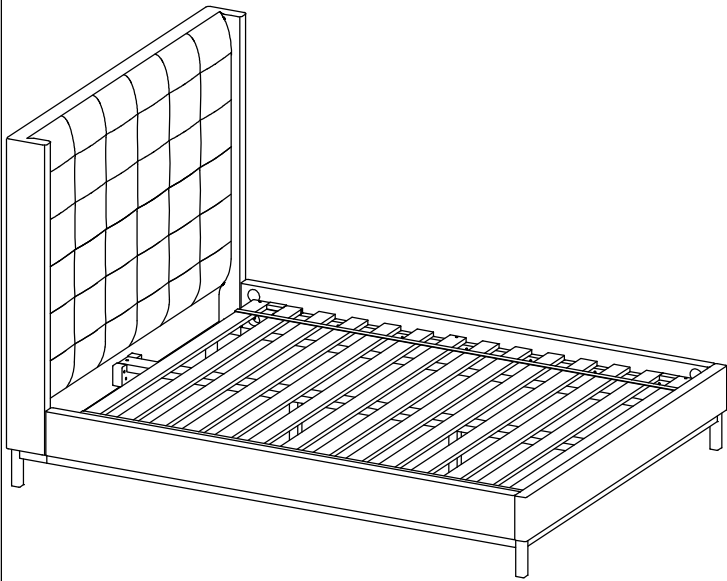

ASSEMBLY INSTRUCTION

NEWHALL BED 55" QUEEN

HARDWARE LIST

HARDWARE LIST			
A		Bolt Ø8 x100mm	8
B		Hexagon Nut M8	8
C		Halfmoon Washer 15 x30mm	8
D		Wrench	1
E		Screw Ø4 x25mm	6
F		Side Cover	8

COMPONENTS LIST

1		Uph Queen Headboard	1Pcs
2		Uph Queen Footboard	1Pcs
3		Bed Side rails RAF	1Pcs
4		Bed Side rails LAF	1Pcs
5		Roll Slats	1Sheet =14Pcs
6		Center Rail	1Pcs
7		Support Leg	2Pcs

2

Remarks:

Pay attention to assembly the iron frame at bottom side rail towards the headboard