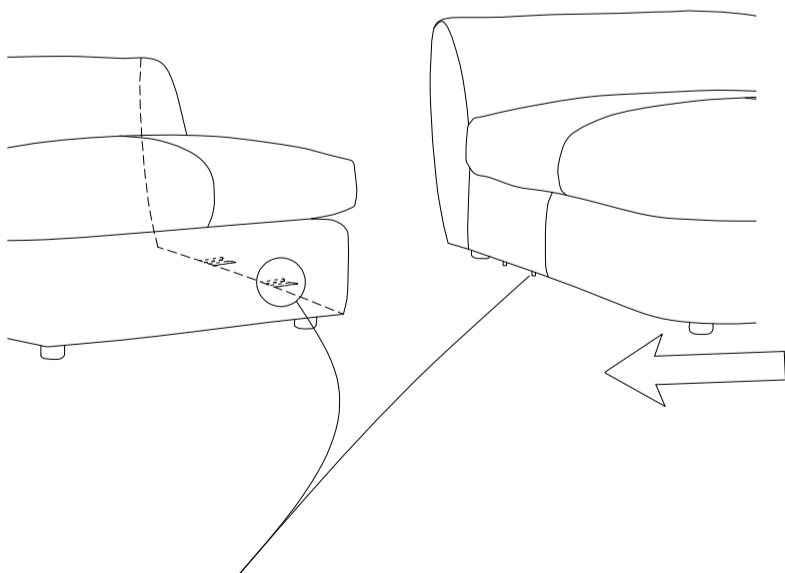

### Assembly Instructions

### Hardware List

a		Plastic Leg	Ø60x43mm	4
b		Plastic Washer	Ø8	4

### Assembly of the sectionals

The prong and the connector must be aligned well.