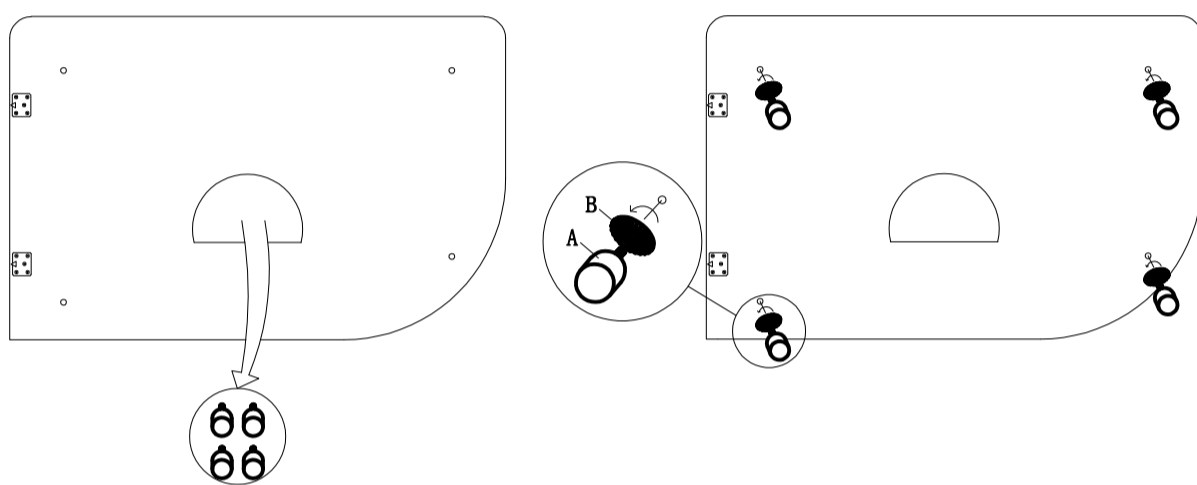

# ASSEMBLY INSTRUCTION

### Hardware List

a		Plastic Leg	Ø60x43mm	4
b		Plastic Washer	Ø8	4

### Assembly of the sectionals

The prong and the connector must be aligned well.

### How to disconnect

Lift up the right sectional and pull it out .