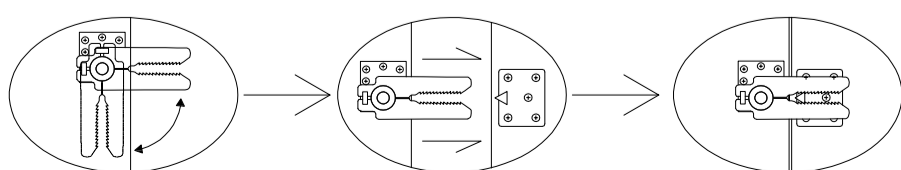

### Hardware List

a		Plastic Leg	Ø60x43mm	4
b		Plastic Washer	Ø8	4

### Assembly of the sectionals

The prong and the connector must be aligned well.