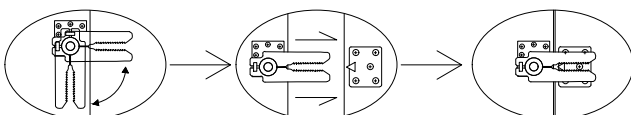

The prong and the connector must be aligned well.