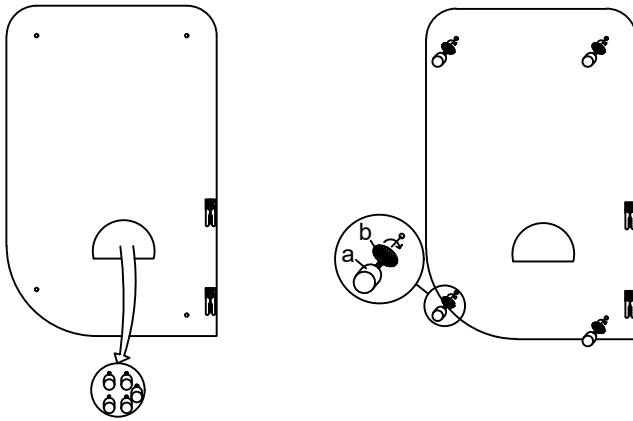

ASSEMBLY INSTRUCTION

Saldana LAF Chaise PC

Components

A
x1

Hardware List

a		Plastic Leg	Ø60x43mm	4
b		Plastic Washer	Ø8	4

Assembly Instructions