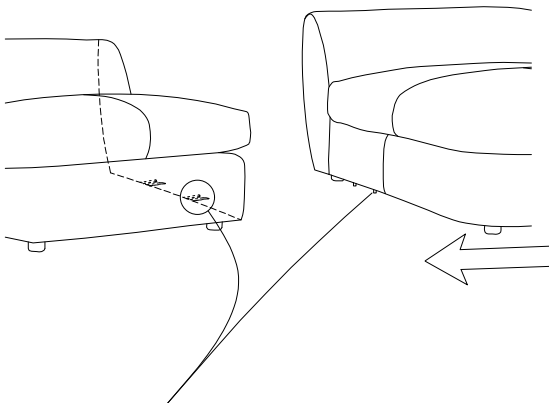

ASSEMBLY INSTRUCTION

Saldana RAF Chaise PC

Components

A
x1

Hardware List

a		Plastic Leg	Ø60x43mm	4
b		Plastic Washer	Ø8	4

Assembly Instructions

ASSEMBLY INSTRUCTION

Saldana RAF Chaise PC

Assembly of the sectionals

The prong and the connector must be aligned well.

How to disconnect

Lift up the right sectional and pull it out .