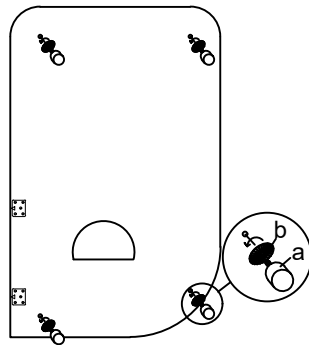

ASSEMBLY INSTRUCTION

Saldana RAF Chaise PC

Components

A
x1

Hardware List

a		Plastic Leg	Ø60x43mm	4
b		Plastic Washer	Ø8	4

Assembly Instructions

ASSEMBLY INSTRUCTION

Saldana RAF Chaise PC

Assembly of the sectionals

The prong and the connector must be aligned well.

How to disconnect

Lift up the right sectional and pull it out .