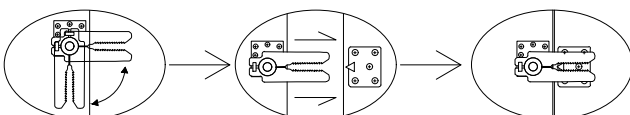

ASSEMBLY INSTRUCTION

Saldana RAF Chaise PC

Components

A
x1

Hardware List

a		Plastic Leg	Ø60x43mm	4
b		Plastic Washer	Ø8	4

Assembly Instructions

ASSEMBLY INSTRUCTION

Saldana RAF Chaise PC

Assembly of the sectionals

The prong and the connector must be aligned well.

How to disconnect

Lift up the right sectional and pull it out .