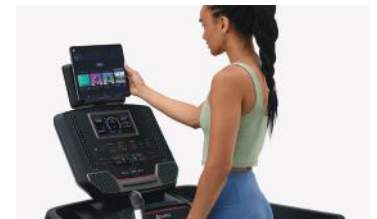

Use a phone or tablet to access JRNy®¹

Product details

Dimensions:

77.2" L x 37" W x 67.6" H (196 x 94 x 171.6 cm)

Assembled weight:

282 lbs. (128 kg)

Maximum user weight:

350 lbs. (159 kg)

Stowed dimensions:

48.6" L x 37" W x 67.6" H (123.5 x 94 x 171.6 cm)

Warranty: Frame: Lifetime, Motor: Lifetime, Parts: 3 years, Labor: 1 year

Try a JRNy Mobile-Only Membership free for 2 months.²

- Adaptive workouts
- Trainer-led classes
- Explore the World® routes
- Performance tracking
- Whole-body workouts

JUST FOR YOU
Adaptive Workouts

¹ Separate digital subscription required for connected apps. Membership required for full JRNy® experience. ² Offer limited to new JRNy members and subject to change without notice. JRNy® membership auto renews annually at then-current annual rates, plus applicable taxes, unless canceled at least 48 hours before free period ends. ©2024 Johnson Health Tech Retail, Inc. All rights reserved. Other trademarks are the property of their respective owners. Apple and Apple Watch are trademarks of Apple Inc., registered in the U.S. and other countries.