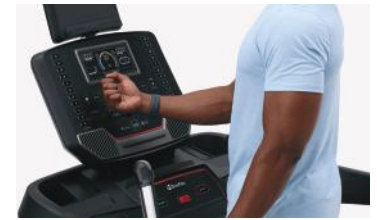

T9 Treadmill

Connect to Apple Watch