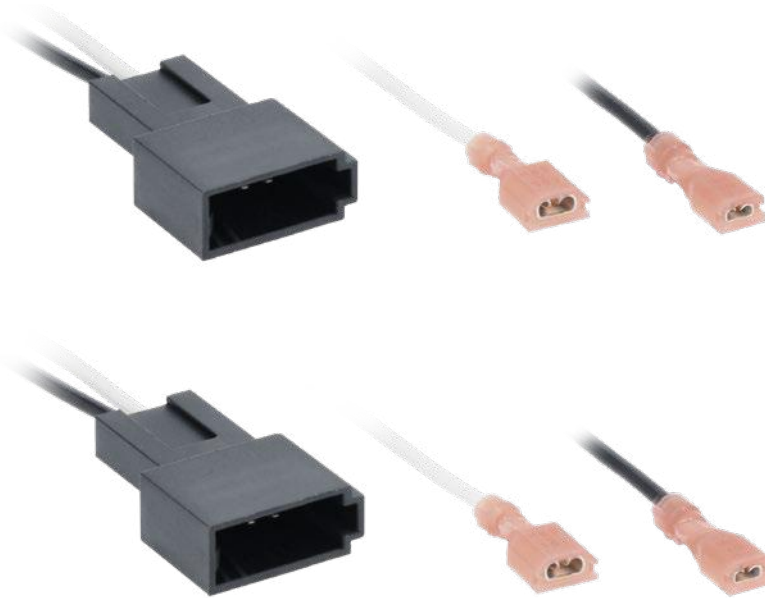

SPEAKER HARNESS

FITS SELECT 2013-2024 GM VEHICLES

CELEBRATING
75
YEARS