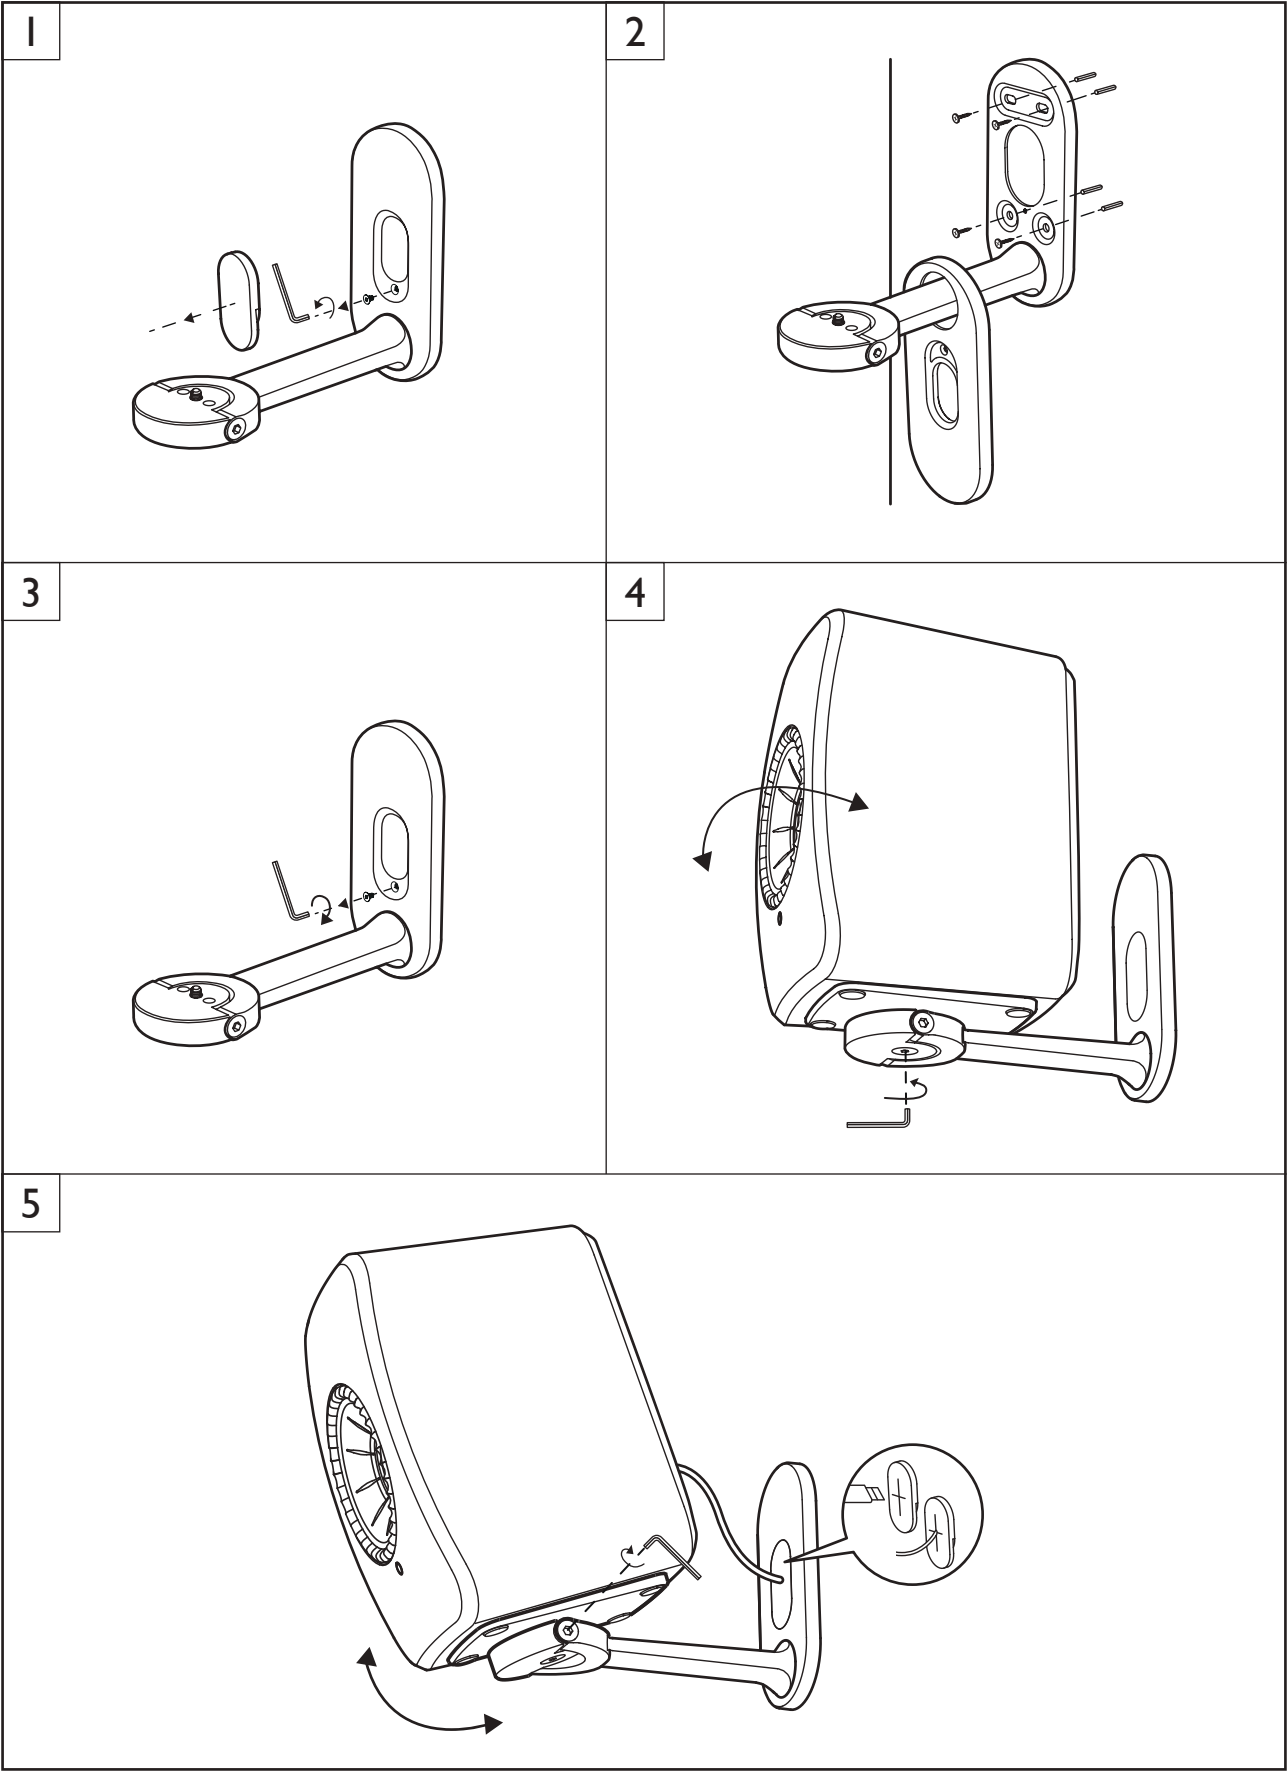

## Installation and Speaker Placement Guide

---

BI Wall Bracket

---

# Dimensions

---

Front View

Side View

Weight per piece: 0.55kg

# LSX Wireless Speaker Placement on Wall Bracket

---

Front View

Side View