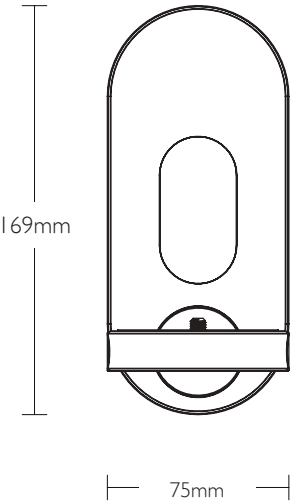

## Installation and Speaker Placement Guide

---

BI Wall Bracket

---

# Dimensions

---

Front View

Side View

Weight per piece: 0.55kg