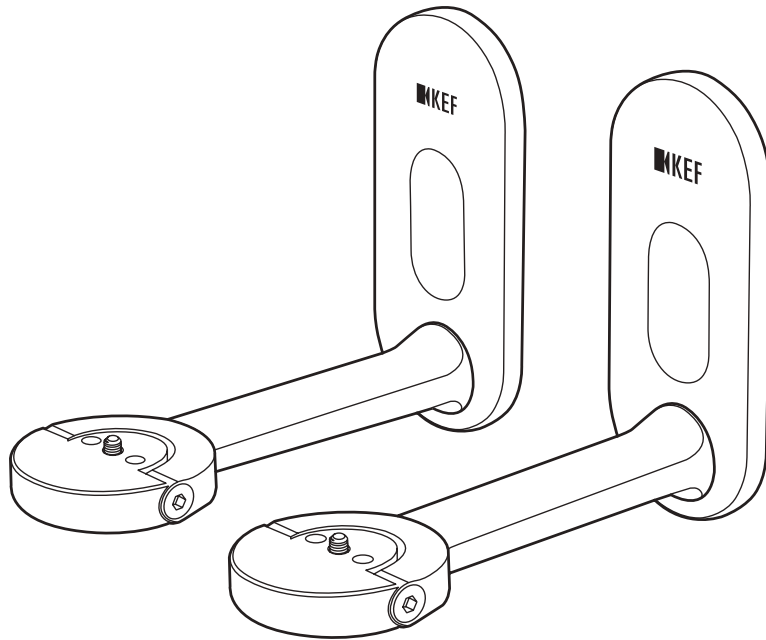

## Installation and Speaker Placement Guide

---

BI Wall Bracket

---

# Dimensions

---

Front View

Side View

Weight per piece: 0.55kg

# LSX Wireless Speaker Placement on Wall Bracket

---

Front View

Side View