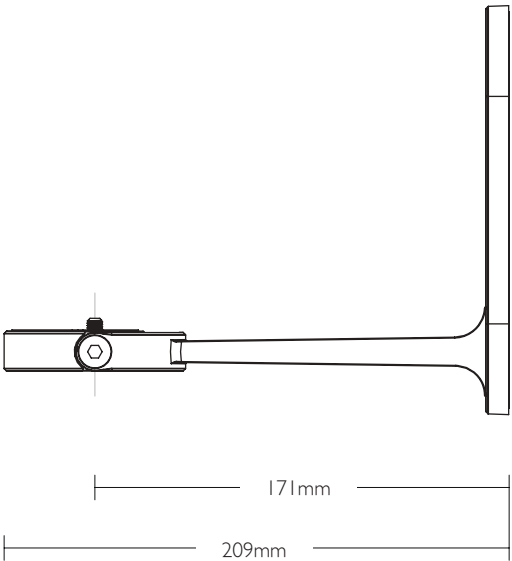

# Dimensions

---

Front View

Side View

Weight per piece: 0.55kg