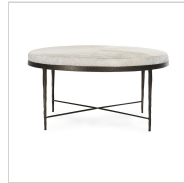

SKU: 51011899

BOSE HIDE ROUND COFFEE TABLE - DUSTY CREAM

DETAILS

Materials: Hair on Hide, Embossed Hammered Iron

Individual Product Dimensions: 36.00W x 36.00D x 17.50H

SHIPPING

Total Boxes: 1

Product Cubic Feet: 18.48

Packaged Dimensions: 39.00W x 39.00D x 21.00H

Arrives Assembled