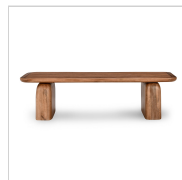

SKU: 51011789

CHLOE SOLID WOOD RECTANGLE COFFEE TABLE – HICKORY BROWN

DETAILS

Materials: Mango Wood

Individual Product Dimensions: 68.00W x 28.00D x 18.00H

SHIPPING

Total Boxes: 1

Product Cubic Feet: 15.89