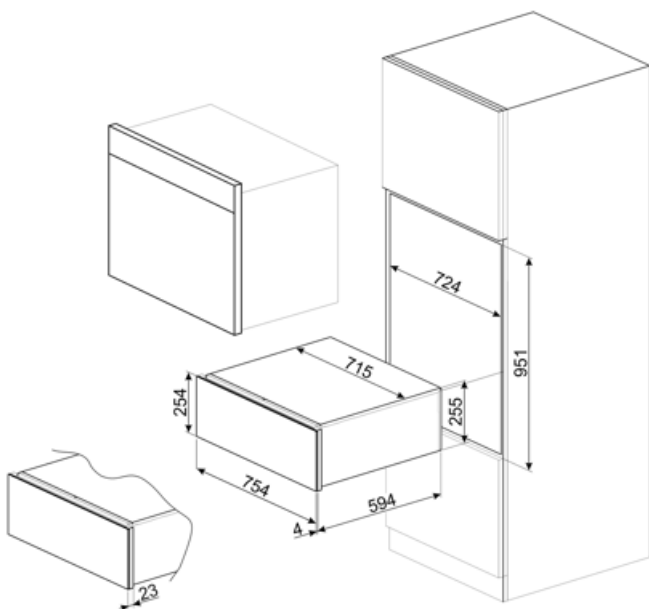

CPRU330X

Product family	Drawer
Commercial height	26 cm
Type	Warming drawer

Aesthetic

Aesthetics	Classic	Stainless steel type	Brushed
Color	Stainless steel	Handle	Classic
Finishing	Fingerprint-proof	Logo	Silkscreened
Material	Stainless steel	Logo position	Inside

Technical Features

Opening mechanism	With handle	Capacity	56 l
Base material	Stainless steel	Type of heating	Fan-assisted
Max weight allowance	33 lbs		

Maximum drawer loading weight	518 lbs	Included accessories	Rack, Silicone antislip mat
-------------------------------	---------	----------------------	-----------------------------

Electrical Connection

Plug	(B) USA 120V	Voltage	115 V
Nominal power	800 W	Frequency (Hz)	60 Hz
Current	7 A		

Logistic Information

Width	28 1/8 "	Height	10 1/16 "
Depth	24 7/16 "		

Symbols glossary

Fingerprint proof stainless steel: Fingerprint proof stainless steel keeps stainless steel looking as good as new.