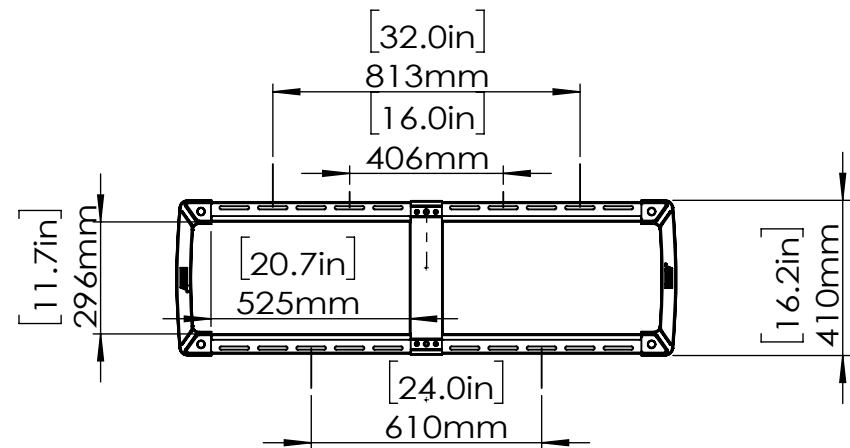

ERMLX1 Tech- Drawing

V5

TV INTERFACE

Model Number	ERMLX1-01
Maximum TV Weight	225 LBS
TV Size Range	75-115"
Net Weight	20.3LBS
Gross Weight	22.0LBS
Product Dimension	52.1" x 34.6" x 1.8"

THE INFORMATION CONTAINED IN THIS DRAWING IS THE CONFIDENTIAL AND PROPERTY OF ERGOAV. ANY REPRODUCTION OR DISCLOSED WITHOUT THE WRITTEN PERMISSION OF ERGOAV IS PROHIBITED.

3-D View

225 lbs (102.3 kg) (16"- 16"studs);
132 lbs (60 Kg) (2-studs : 16" , 24")

WALL PLATE

TOP VIEW

SIDE VIEW - Fixed/Extend

LEVEL ADJUSTMENT

TOP VIEW-SWIVEL

98inch TV

HORIZONTAL SHIFT