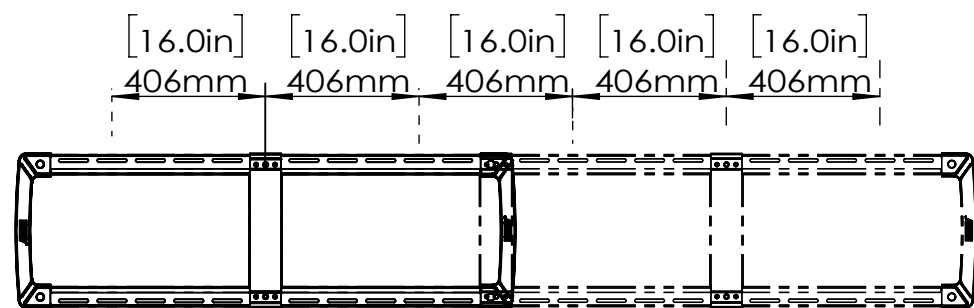

ERMLX1 Tech- Drawing

Multi-Wall Plate

(Not included the dashed parts.)