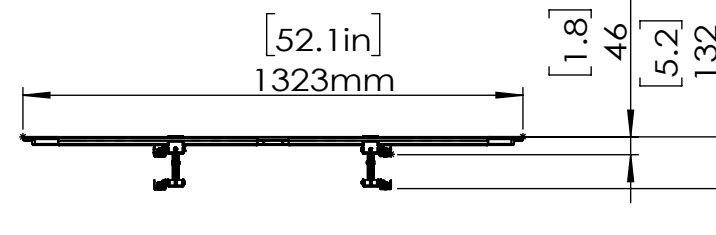

ERMLX1 Tech- Drawing

V5

TV INTERFACE

Model Number	ERMLX1-01
Maximum TV Weight	225 LBS
TV Size Range	75-115"
Net Weight	20.3LBS
Gross Weight	22.0LBS
Product Dimension	52.1" x 34.6" x 1.8"

THE INFORMATION CONTAINED IN THIS DRAWING IS THE CONFIDENTIAL AND PROPERTY OF ERGOAV. ANY REPRODUCTION OR DISCLOSED WITHOUT THE WRITTEN PERMISSION OF ERGOAV IS PROHIBITED.

3-D View

225 lbs (102.3 kg) (16"- 16"studs);
132 lbs (60 Kg) (2-studs : 16" , 24")

WALL PLATE

TOP VIEW

SIDE VIEW - Fixed/Extend

LEVEL ADJUSTMENT

TOP VIEW-SWIVEL

98inch TV

HORIZONTAL SHIFT