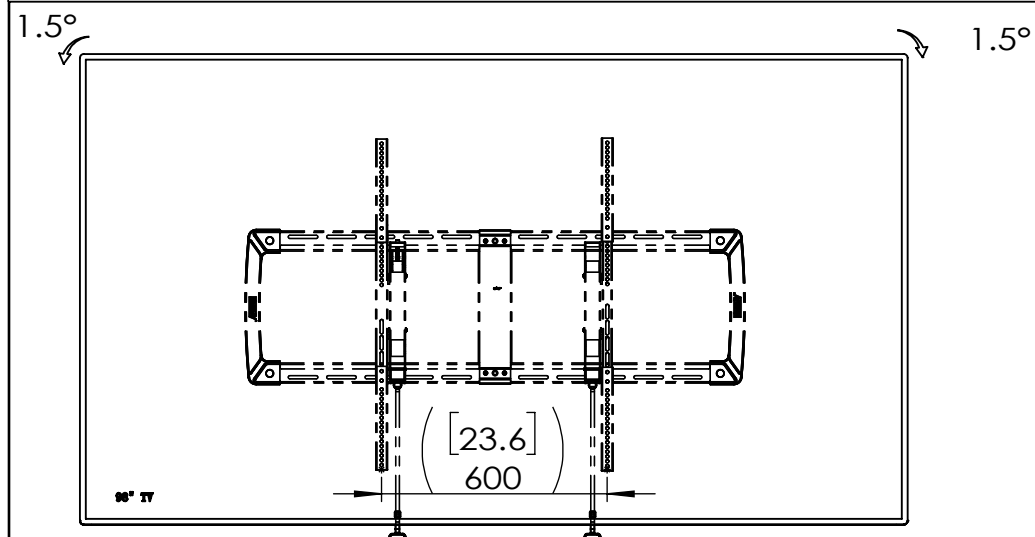

LEVEL ADJUSTMENT