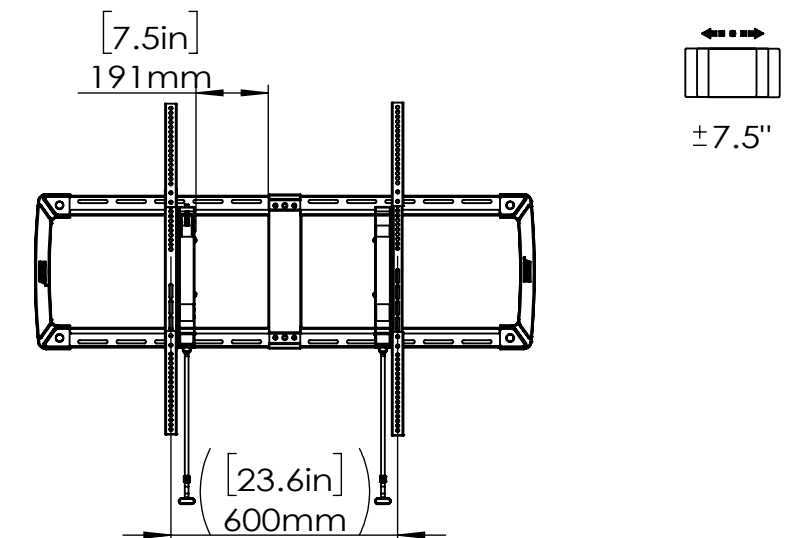

HORIZONTAL SHIFT