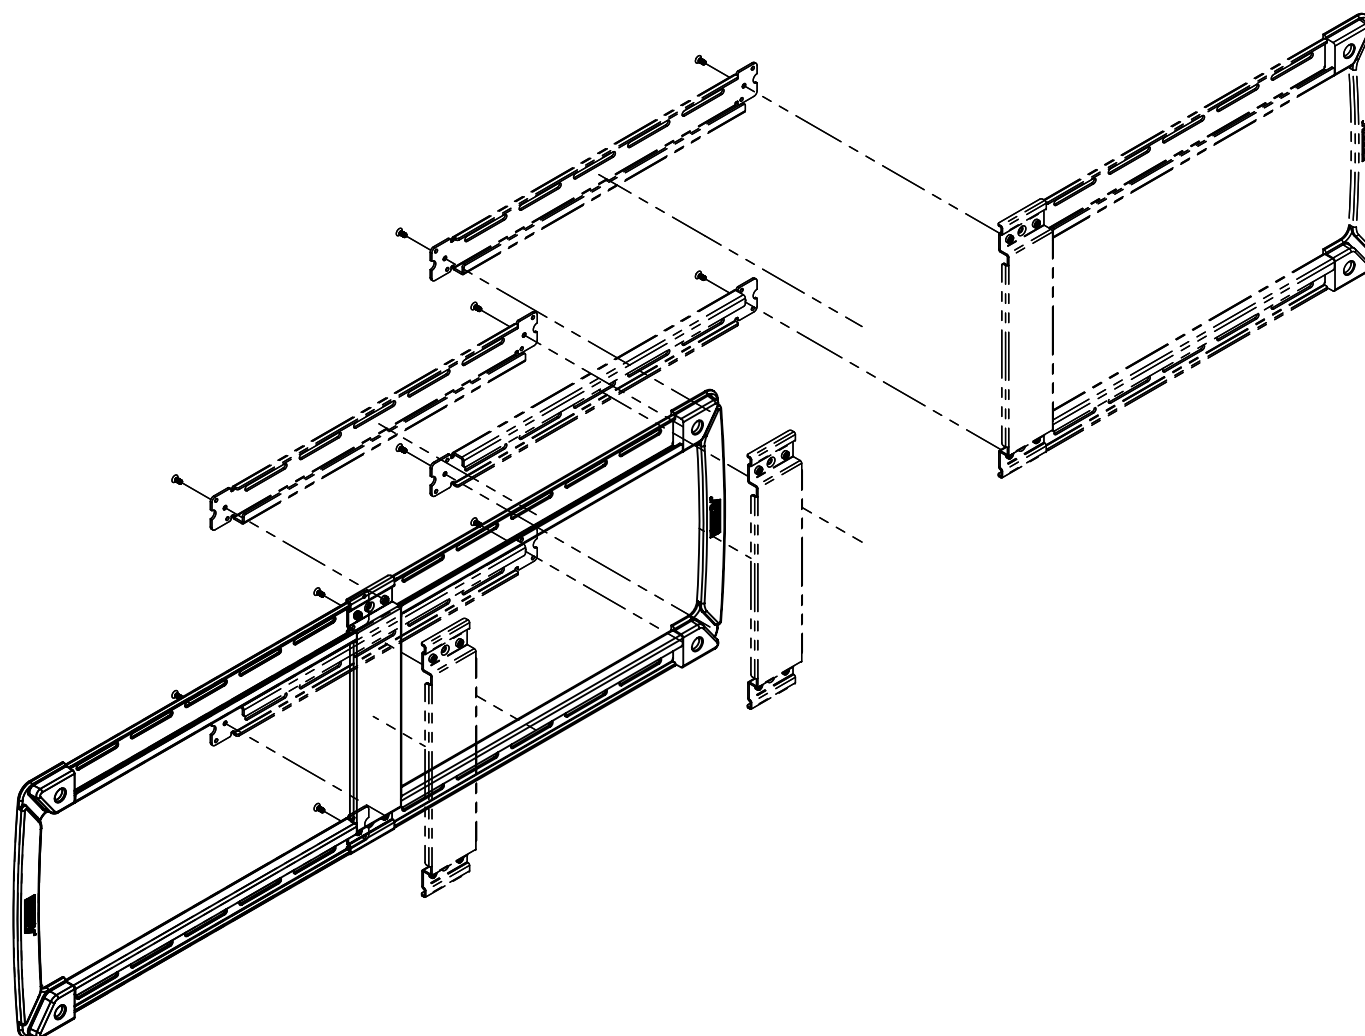

ERMLX1 Tech- Drawing

Multi-Wall Plate

(Not included the dashed parts.)