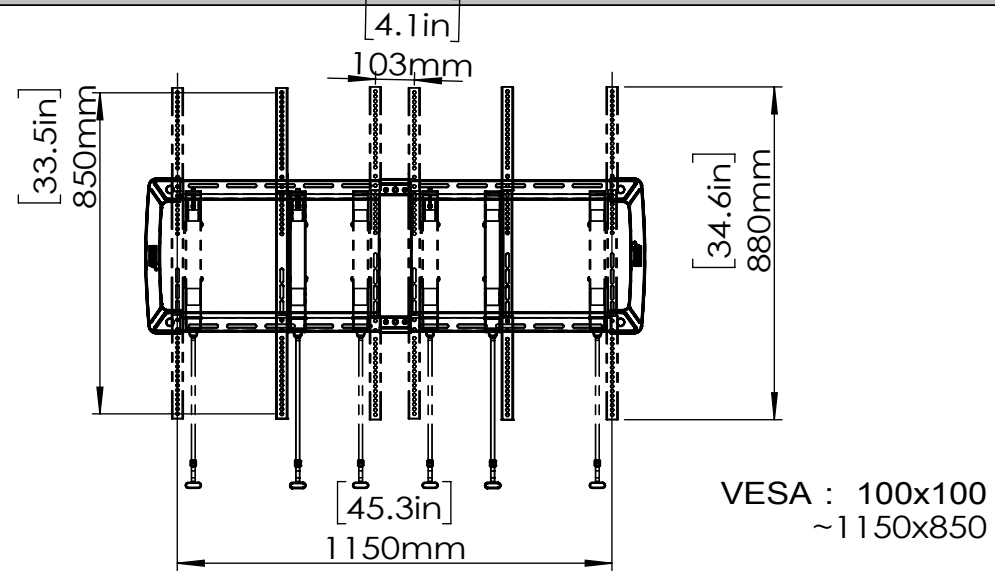

## TV INTERFACE

Model Number	ERMLX1-01
Maximum TV Weight	225 LBS
TV Size Range	75-115"
Net Weight	20.3LBS
Gross Weight	22.0LBS
Product Dimension	52.1" x 34.6" x 1.8"

THE INFORMATION CONTAINED IN THIS DRAWING IS THE CONFIDENTIAL AND PROPERTY OF ERGOAV. ANY REPRODUCTION OR DISCLOSED WITHOUT THE WRITTEN PERMISSION OF ERGOAV IS PROHIBITED.

## 3-D View

225 lbs (102.3 kg) (16"- 16"studs);  
132 lbs (60 Kg) ( 2-studs : 16" , 24")