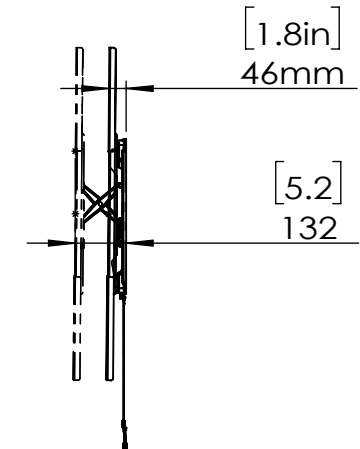

SIDE VIEW - Fixed/Extend