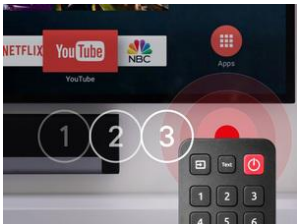

ONE[®]
FOR ALL

URC4922 Replacement remote control

TCL TV

TV
CONTROL

Television

Enjoy the simplicity of the TCL Replacement Remote control

Simply insert your batteries and start using your TCL / Thomson TV replacement remote, you can also use the Super Simple Set feature to program TVs from other TV brands and control them like you would with the original remote control.

Consumer benefits

Ideal replacement for your TCL remote

No need to switch between remotes

Learning feature

Three apps shortcut keys

Easy Setup in 3 simple steps

Logistical information

Version Number	R114922A07-00001
Model name	URC4922
Product dimensions cm (LxWxH)	1.58x3.9x23
Product dimensions inch (LxWxH)	0.62x1.54x9.06
Packaging dimensions cm (LxWxH)	3.42x8.75x25.42
Packaging dimensions inch (LxWxH)	1.35x3.44x10.01
Packed product weight gross (kg)	0.197
Packed product weight gross (pounds)	0.434
UPC-A Packaging	810209032111
Quantity inner (EA)	3
Inner dimensions cm (LxWxH)	27x11.5x10.5
Inner weight gross (kg)	0.68
Inner weight gross (pounds)	1.499
GTIN-14 Inner	10810209032118
Quantity master (EA)	24
Master dimensions cm (LxWxH)	48x29x24
Master weight gross (kg)	5.93
Master weight gross (pounds)	13.076
GTIN-14 Master	30810209032112

Specifications

Hardware

- Remote Control Technology: Infrared
- Feedback LED
- AV Shift
- Transport Keys
- Color Keys
- Number of Keys: 52
- Service upgradable
- Batteries: not included
- Battery Type Required: 2x AAA
- Battery Door Type: Slide