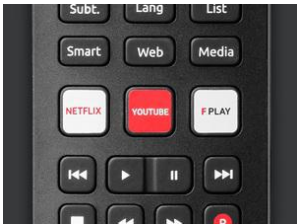

ONE[®]
FOR ALL

URC4922 Replacement remote control

TCL TV

TV
CONTROL

Television

Enjoy the simplicity of the TCL Replacement Remote control

Simply insert your batteries and start using your TCL / Thomson TV replacement remote, you can also use the Super Simple Set feature to program TVs from other TV brands and control them like you would with the original remote control.

Consumer benefits

Ideal replacement for your TCL remote

No need to switch between remotes

Learning feature

Three apps shortcut keys

Easy Setup in 3 simple steps

Logistical information

Version Number	R114922A07-00001
Model name	URC4922
Product dimensions cm (LxWxH)	1.58x3.9x23
Product dimensions inch (LxWxH)	0.62x1.54x9.06
Packaging dimensions cm (LxWxH)	3.42x8.75x25.42
Packaging dimensions inch (LxWxH)	1.35x3.44x10.01
Packed product weight gross (kg)	0.197
Packed product weight gross (pounds)	0.434
UPC-A Packaging	810209032111
Quantity inner (EA)	3
Inner dimensions cm (LxWxH)	27x11.5x10.5
Inner weight gross (kg)	0.68
Inner weight gross (pounds)	1.499
GTIN-14 Inner	10810209032118
Quantity master (EA)	24
Master dimensions cm (LxWxH)	48x29x24
Master weight gross (kg)	5.93
Master weight gross (pounds)	13.076
GTIN-14 Master	30810209032112

Specifications

Hardware

- Remote Control Technology: Infrared
- Feedback LED
- AV Shift
- Transport Keys
- Color Keys
- Number of Keys: 52
- Service upgradable
- Batteries: not included
- Battery Type Required: 2x AAA
- Battery Door Type: Slide