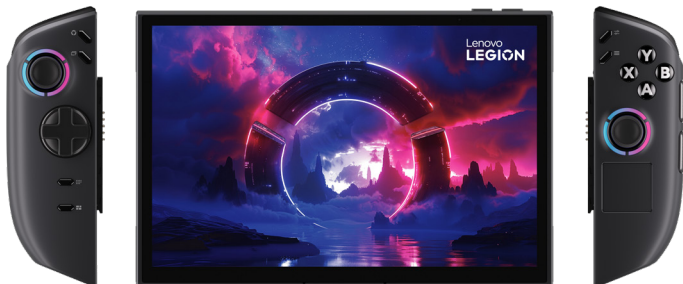

Power Adapter
USB Type-C, 65W AC Adapter
Output: 20V DC, 65W
Input: 100-240V / AC 50/60 Universal

DESIGN

Display
8.8" WUXGA (1920 x 1200) OLED; 16:10 10-point Touch
(144Hz / 97% DCI-P3 / 500nits)

Dimensions (W x D x H)
Base Module
(mm): 206mm x 136.7mm x 22.95mm
(inches): 8.11" x 5.38" x 0.90"

Base Module w/ Legion TrueStrike Controllers
(mm): 295.6mm x 136.7mm x 42.25mm
(inches): 11.64" x 5.38" x 1.66"

Weight
Base Module w/ Legion TrueStrike Controllers: 920 +/- 10g (2.03 +/- 0/02lbs)
Controllers Only: 210g (0.46lbs)

Color
Eclipse Black

Touchpad
24mm x 24mm (0.94" x 0.94")
Single-touch

CONNECTIVITY

WLAN & Bluetooth³
Wi-Fi® 6E (802.11ax) 2x2 with Bluetooth® 5.3

Audio
2x 2W Integrated Speakers
Dual-Array Near-Field Microphone

I/O (Input/Output) Ports
Top :
1x 3.5mm Audio Combo Jack
1x USB Type-C® (USB 4.0, DisplayPort™ 1.4, Power Delivery 3.0)

Bottom :
1x USB Type-C® (USB 4.0, DisplayPort™ 1.4, Power Delivery 3.0)
1x microSD Card Reader (supports up to 2TB)⁴

Control and Input

Gamepad Controls:
Legion L/R
ABXY Buttons
Pivot D-pad
L & R Hall Effect Joysticks
L & R Bumpers
L & R Triggers
Legion Space Button (L)
Quick Settings Button (R)
View Button (L)
Menu Button (R)
Desktop Button (L)
Page Button (L)
Trackpad (R)
6x Assignable Grip Buttons
1x Mouse Wheel
1x Mouse Sensor
2x Controller Release Buttons
Haptics
HD Haptics
Gyro
6-Axis IMU
Fingerprint Reader
Power Button

SOFTWARE

Legion Space

AVAILABLE SERVICES (purchased separately)

Legion Ultimate Support⁴

Legion Ultimate Support ensures your gaming experience remains uninterrupted with 24/7 assistance, rapid fixes, and comprehensive coverage—all designed to keep you in the game without interruption. For more info visit: www.lenovo.com/us/en/legion-support/

LEGION ECOSYSTEM

*Example of Lenovo catalogue naming convention

Legion
Sub-brand

G o
Position

8 A H P 2
Screen size Platform Generation

WWW.LENOVO.COM

Lenovo