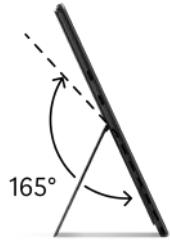

Kickstand

Kickstand with 165 degrees full friction hinge

Sensors

Accelerometer
Gyroscope
Magnetometer
Ambient color sensor

What's in the box

Surface Pro
Quick Start Guide
Safety and warranty documents
39W Power Supply (In select markets, available only with specific configurations)

Warranty²⁷

1-year limited hardware warranty

Battery Capacities²⁸

Battery Capacity Nominal (Wh) 47
Battery Capacity Min (Wh) 46

Battery Capacity Nominal (Wh) 53
Battery Capacity Min (Wh) 51