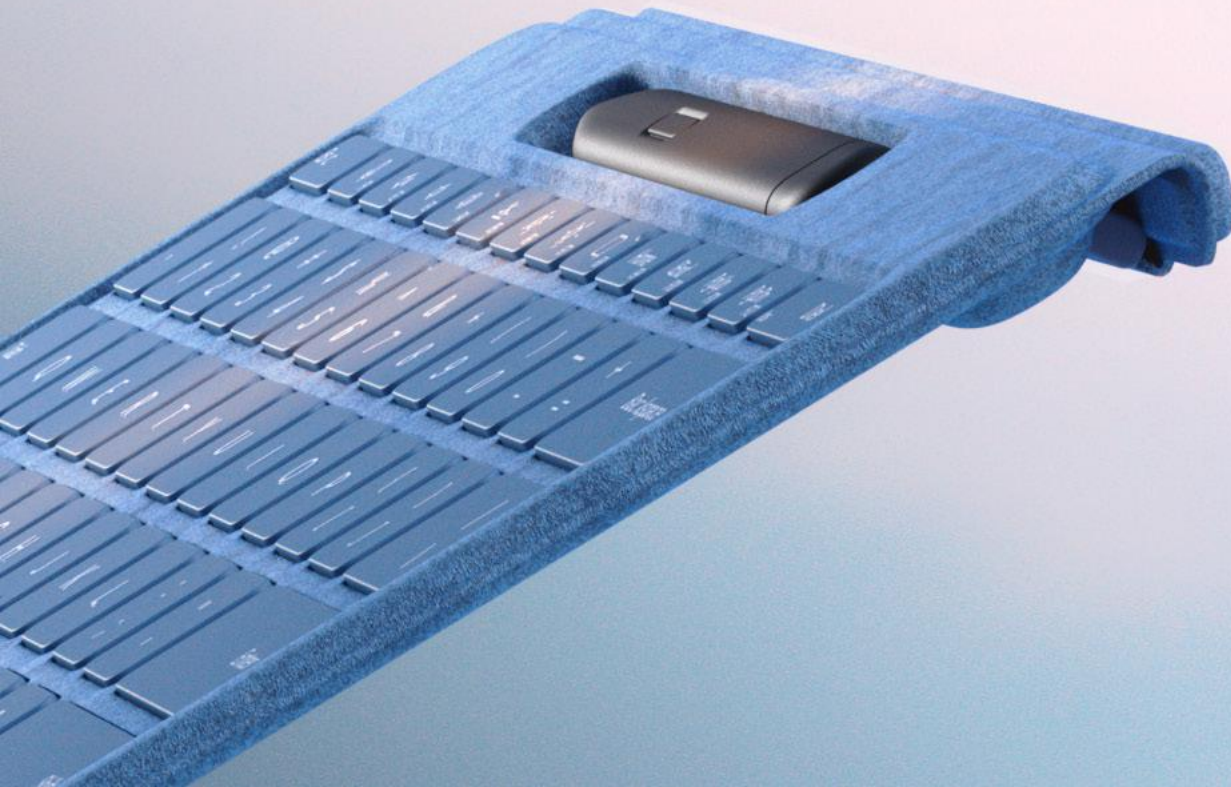

Serviceability

[Replaceable components and self-repair information](#)

Introducing...

Surface Pro Flex Keyboard

The ultimate Pro keyboard for unrivalled flexibility

Surface Pro Flex Keyboard unlocks new levels of flexibility for Pro. Designed to be used either attached to your Pro for the ultimate laptop set-up or detached as a standalone keyboard for unrivalled flexibility.

A new era of flexibility

Surface Pro Flex Keyboard is designed to be used both attached and detached. Elevate your productivity and comfort by positioning your device and keyboard where they suit you.

Industry leading details