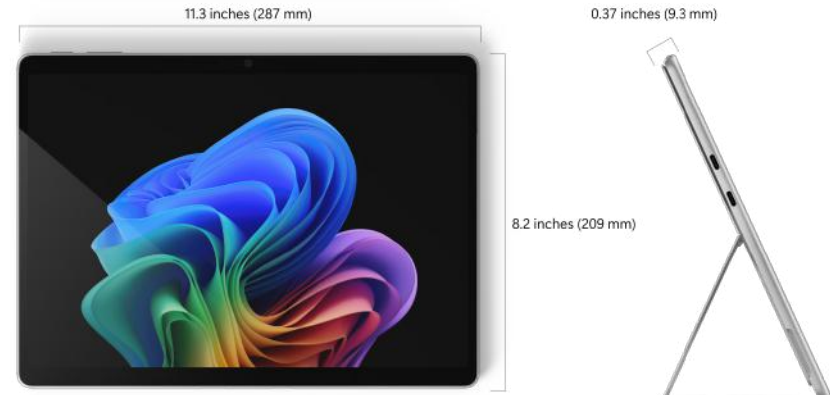

Adaptive color

Adaptive contrast

Auto color management

Touch: 10-point multi-touch

Dolby Vision IQ™⁵

Corning® Gorilla® Glass 5

SDR (Brightness): 600 nits maximum (typical)

HDR⁶ (Brightness): 900 nits peak luminance

Size and Weight^{7,8}

Length: 11.3 inches (287 mm)

Width: 8.2 inches (209 mm)

Height: 0.37 inches (9.3 mm)

Weight: 1.97 lbs (895 g)

Battery life

Up to 14 hours of local video playback⁹

Up to 10 hours of active web usage¹⁰