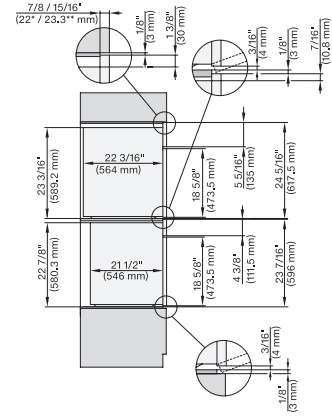

side view, 30 inch Flush inset DGC30 XXL, installation drawing, NA

7/8" – 22* mm – Glass, 15/16" – 23.3** mm – Stainless steel

Installation 30 inch Flush inset DGC30 XXL, installation drawing, NA

7/8" – 22* mm – Glass, 15/16" – 23.3** mm – Stainless steel

installation 30 inch Flush inset wide front DGC30 XXL, installation drawing, NA

7/8" – 22* mm – Glass, 15/16" – 23.3** mm – Stainless steel

DGC 7880X

30" Handleless Combi-Steam Oven XXL

for steam cooking, baking, roasting with roast probe + menu cooking.

Installation 30 inch Flush inset DGC XXL, installation drawing, NA

A – Cut-out (1 9/16" x 19 11/16" / 40 mm x 500 mm) in the bottom of the cabinet for power cord and ventilation, – Electrical and water supplies are recommended to be placed in adjacent cabinetry., Additional cabinet depth is required when placing the electrical and water supplies behind the appliance., E = Electric connection, W = Water connection, L = 9' 10 1/8" (3,000 mm), WW = Waste water connection, L = 9' 10 1/8" (3,000 mm), The top end of the drain hose to the inlet of the odor trap must not be higher than 19 11/16" (500 mm).

installation 30 inch Flush inset wide front DGC XXL, installation drawing, NA

A – Cut-out (1 9/16" x 19 11/16" / 40 mm x 500 mm) in the bottom of the cabinet for power cord and ventilation, – Electrical and water supplies are recommended to be placed in adjacent cabinetry., Additional cabinet depth is required when placing the electrical and water supplies behind the appliance., E = Electric connection, W = Water connection, L = 9' 10 1/8" (3,000 mm), WW = Waste water connection, L = 9' 10 1/8" (3,000 mm), The top end of the drain hose to the inlet of the odor trap must not be higher than 19 11/16" (500 mm).