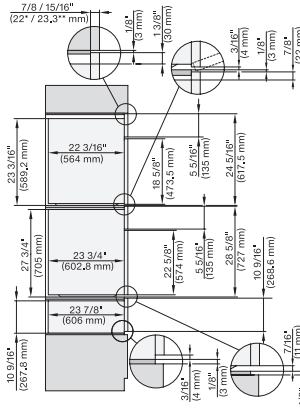

7/8" – 22* mm – Glass, 15/16" – 23.3** mm – Stainless steel

DGC7x8x, ESW7x70, EVS7670, side view, 30 Zoll, Flush inset, combi, XXL

7/8" – 22* mm – Glass, 15/16" – 23.3** mm – Stainless steel

DGC7x8x, ESW7x80, side view, 30 Zoll, Flush inset, combi, XXL

7/8" – 22* mm – Glass, 15/16" – 23.3** mm – Stainless steel

DGC 7880X

30" Handleless Combi-Steam Oven XXL

for steam cooking, baking, roasting with roast probe + menu cooking.

DGC786x+EBA7868, DGC7x8x, ESW7x70, EVS7670, side view, 30 Zoll, Flush inset, combi, XXL

7/8" – 22* mm – Glass, 15/16" – 23.3** mm – Stainless steel

DGC7x8x(X), H2x80BP, H7x8xBP, ESW7x80, side view, 30 Zoll, Flush inset, combi, XXL, 650, ESW30

7/8" – 22* mm – Glass, 15/16" – 23.3** mm – Stainless steel

DGC7x8x, ESW7x70, EVS7670 Einbau, 30 Zoll, Flush inset, combi, XXL

7/8" – 22* mm – Glass, 15/16" – 23.3** mm – Stainless steel

DGC7x8x, ESW7x70, EVS7670, Einbau, 30 Zoll, Flush inset, combi, wide front, XXL