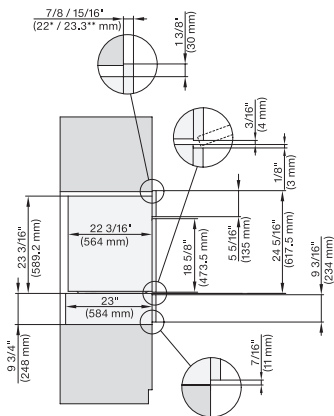

7/8" – 22* mm – Glass, 15/16" – 23.3** mm – Stainless steel

DGC7x8x(X), H2x80BP, H7x8xBP, ESW7x80, side view, 30 Zoll, Flush inset, combi, XXL, 650, ESW30

7/8" – 22* mm – Glass, 15/16" – 23.3** mm – Stainless steel

DGC7x8x, ESW7x70, EVS7670 Einbau, 30 Zoll, Flush inset, combi, XXL

7/8" – 22* mm – Glass, 15/16" – 23.3** mm – Stainless steel

DGC7x8x, ESW7x70, EVS7670, Einbau, 30 Zoll, Flush inset, combi, wide front, XXL

7/8" – 22* mm – Glass, 15/16" – 23.3** mm – Stainless steel

DGC7x8x, H7x6xBP+EBA7848, side view, 30 Zoll, Proud, combi, XXL, 650S

7/8" – 22* mm – Glass, 15/16" – 23.3** mm – Stainless steel

DGC7x8x, H2x80BP, H7x8xBP(X), side view, 30 Zoll, Proud, combi, XXL 650

7/8" – 22* mm – Glass, 15/16" – 23.3** mm – Stainless steel

DGC7x8x, ESW7x70, EVS7670, side view, 30 Zoll, Proud, combi, XXL

7/8" – 22* mm – Glass, 15/16" – 23.3** mm – Stainless steel

DGC7x8x, ESW7x80, side view, 30 Zoll, Proud, combi, XXL