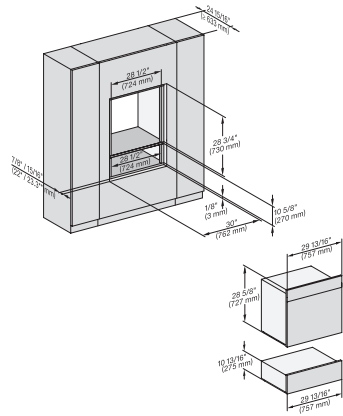

DGC 7880X

30" Handleless Combi-Steam Oven XXL

for steam cooking, baking, roasting with roast probe + menu cooking.

H 6x80 BP, ESW 6x80, H 6x80-2BP, H7x8x, ESW7x80, H 2x8x Fitting Combi, Installation drawing, Flush inset, NA

H 6x80 BP, ESW 6x80, H 6x80-2BP, NA7000 Fitting Combi wide front, Installation drawing, Proud, NA

side view 30 inch Proud DGC30 XXL, installation drawing, NA

7/8" – 22* mm – Glass, 15/16" – 23.3** mm – Stainless steel

installation 30 inch Proud DGC XXL, installation drawing, NA

installation 30 inch wide front DGC XXL, installation drawing, NA

A – Cut-out (1 9/16" x 19 11/16" / 40 mm x 500 mm) in the bottom of the cabinet for power cord and ventilation, – Electrical and water supplies are recommended to be placed in adjacent cabinetry. Additional cabinet depth is required when placing the electrical and water supplies behind the appliance., E = Electric connection, W = Water connection, L = 9' 10 1/8" (3,000 mm), WW = Waste water connection, L = 9' 10 1/8" (3,000 mm), The top end of the drain hose to the inlet of the odor trap must not be higher than 19 11/16" (500 mm).

7/8" – 22* mm – Glass, 15/16" – 23.3** mm – Stainless steel

DGC7x8x(X), H2x80BP, H7x8xBP, ESW7x80, side view, 30 Zoll, Flush inset, combi, XXL, 650, ESW30

7/8" – 22* mm – Glass, 15/16" – 23.3** mm – Stainless steel