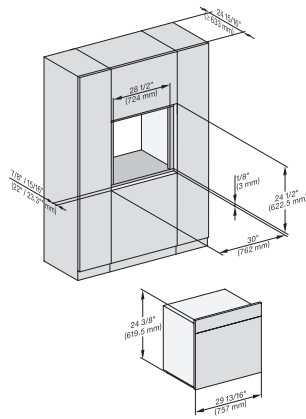

installation 30 inch Proud DGC XXL, installation drawing, NA

installation 30 inch wide front DGC XXL, installation drawing, NA

A – Cut-out (1 9/16" x 19 11/16" / 40 mm x 500 mm) in the bottom of the cabinet for power cord and ventilation, – Electrical and water supplies are recommended to be placed in adjacent cabinetry. Additional cabinet depth is required when placing the electrical and water supplies behind the appliance., E = Electric connection, W = Water connection, L = 9' 10 1/8" (3,000 mm), WW = Waste water connection, L = 9' 10 1/8" (3,000 mm), The top end of the drain hose to the inlet of the odor trap must not be higher than 19 11/16" (500 mm).

A – Cut-out (1 9/16" x 19 11/16" / 40 mm x 500 mm) in the bottom of the cabinet for power cord and ventilation, – Electrical and water supplies are recommended to be placed in adjacent cabinetry. Additional cabinet depth is required when placing the electrical and water supplies behind the appliance., E = Electric connection, W = Water connection, L = 9' 10 1/8" (3,000 mm), WW = Waste water connection, L = 9' 10 1/8" (3,000 mm), The top end of the drain hose to the inlet of the odor trap must not be higher than 19 11/16" (500 mm).

side view, 30 inch Flush inset DGC30 XXL, installation drawing, NA

7/8" – 22* mm – Glass, 15/16" – 23.3** mm – Stainless steel

Installation 30 inch Flush inset DGC30 XXL, installation drawing, NA

7/8" – 22* mm – Glass, 15/16" – 23.3** mm – Stainless steel

7/8" – 22* mm – Glass, 15/16" – 23.3** mm – Stainless steel

DGC7x8x(X), H2x80BP, H7x8xBP, ESW7x80, side view, 30 Zoll, Flush inset, combi, XXL, 650, ESW30

7/8" – 22* mm – Glass, 15/16" – 23.3** mm – Stainless steel