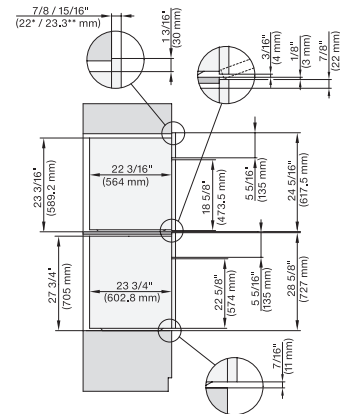

7/8" – 22* mm – Glass, 15/16" – 23.3** mm – Stainless steel

DGC7x8x, ESW7x70, EVS7670, side view, 30 Zoll, Flush inset, combi, XXL

7/8" – 22* mm – Glass, 15/16" – 23.3** mm – Stainless steel

DGC7x8x, ESW7x80, side view, 30 Zoll, Flush inset, combi, XXL

7/8" – 22* mm – Glass, 15/16" – 23.3** mm – Stainless steel

DGC7x8x(X), H2x80BP, H7x8xBP, ESW7x80, side view, 30 Zoll, Flush inset, combi, XXL, 650, ESW30

7/8" – 22* mm – Glass, 15/16" – 23.3** mm – Stainless steel

DGC7x8x, ESW7x70, EVS7670 Einbau, 30 Zoll, Flush inset, combi, XXL

7/8" – 22* mm – Glass, 15/16" – 23.3** mm – Stainless steel

DGC7x8x, ESW7x70, EVS7670, Einbau, 30 Zoll, Flush inset, combi, wide front, XXL

7/8" – 22* mm – Glass, 15/16" – 23.3** mm – Stainless steel

DGC7x8x, H7x6xBP+EBA7848, side view, 30 Zoll, Proud, combi, XXL, 650S

7/8" – 22* mm – Glass, 15/16" – 23.3** mm – Stainless steel

DGC7x8x, H2x80BP, H7x8xBP(X), side view, 30 Zoll, Proud, combi, XXL 650