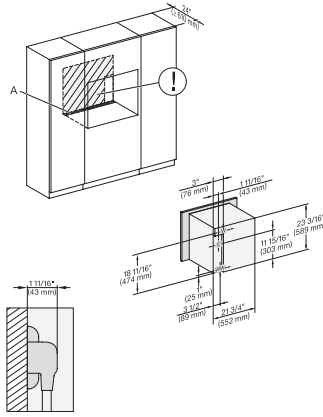

installation 30 inch Proud DGC30 XXL, installation drawing, NA

DGC 7880X

30" Handleless Combi-Steam Oven XXL

for steam cooking, baking, roasting with roast probe + menu cooking.

installation 30 inch Proud wide front DGC30 XXL, installation drawing, NA

installation 30 inch Proud DGC XXL, installation drawing, NA

installation 30 inch wide front DGC XXL, installation drawing, NA

A – Cut-out (1 9/16" x 19 11/16" / 40 mm x 500 mm) in the bottom of the cabinet for power cord and ventilation, – Electrical and water supplies are recommended to be placed in adjacent cabinetry. Additional cabinet depth is required when placing the electrical and water supplies behind the appliance., E = Electric connection, W = Water connection, L = 9' 10 1/8" (3,000 mm), WW = Waste water connection, L = 9' 10 1/8" (3,000 mm), The top end of the drain hose to the inlet of the odor trap must not be higher than 19 11/16" (500 mm).

A – Cut-out (1 9/16" x 19 11/16" / 40 mm x 500 mm) in the bottom of the cabinet for power cord and ventilation, – Electrical and water supplies are recommended to be placed in adjacent cabinetry. Additional cabinet depth is required when placing the electrical and water supplies behind the appliance., E = Electric connection, W = Water connection, L = 9' 10 1/8" (3,000 mm), WW = Waste water connection, L = 9' 10 1/8" (3,000 mm), The top end of the drain hose to the inlet of the odor trap must not be higher than 19 11/16" (500 mm).

side view, 30 inch Flush inset DGC30 XXL, installation drawing, NA

7/8" – 22* mm – Glass, 15/16" – 23.3** mm – Stainless steel

Installation 30 inch Flush inset DGC30 XXL, installation drawing, NA

7/8" – 22* mm – Glass, 15/16" – 23.3** mm – Stainless steel