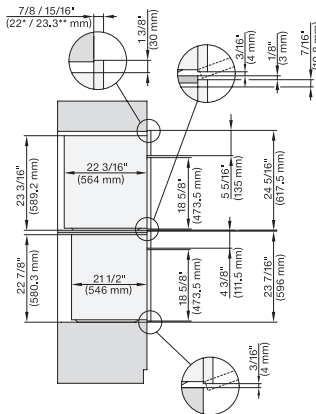

7/8" – 22* mm – Glass, 15/16" – 23.3** mm – Stainless steel

DGC7x8x, ESW7x70, EVS7670, side view, 30 Zoll, Flush inset, combi, XXL

7/8" – 22* mm – Glass, 15/16" – 23.3** mm – Stainless steel

DGC7x8x, ESW7x80, side view, 30 Zoll, Flush inset, combi, XXL

7/8" – 22* mm – Glass, 15/16" – 23.3** mm – Stainless steel

DGC7x8x(X), H2x80BP, H7x8xBP, ESW7x80, side view, 30 Zoll, Flush inset, combi, XXL, 650, ESW30

7/8" – 22* mm – Glass, 15/16" – 23.3** mm – Stainless steel

DGC7x8x, ESW7x70, EVS7670 Einbau, 30 Zoll, Flush inset, combi, XXL

7/8" – 22* mm – Glass, 15/16" – 23.3** mm – Stainless steel

DGC7x8x, ESW7x70, EVS7670, Einbau, 30 Zoll, Flush inset, combi, wide front, XXL

7/8" – 22* mm – Glass, 15/16" – 23.3** mm – Stainless steel

DGC7x8x, H7x6xBP+EBA7848, side view, 30 Zoll, Proud, combi, XXL, 650S

7/8" – 22* mm – Glass, 15/16" – 23.3** mm – Stainless steel

DGC7x8x, H2x80BP, H7x8xBP(X), side view, 30 Zoll, Proud, combi, XXL 650