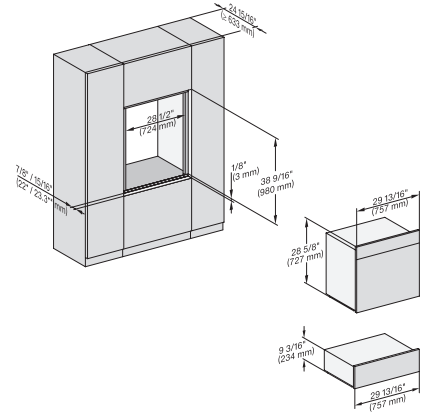

7/8" – 22* mm – Glass, 15/16" – 23.3** mm – Stainless steel

DGC7x8x, ESW7x70, EVS7670, side view, 30 Zoll, Flush inset, combi, XXL

7/8" – 22* mm – Glass, 15/16" – 23.3** mm – Stainless steel

DGC7x8x, ESW7x80, side view, 30 Zoll, Flush inset, combi, XXL

7/8" – 22* mm – Glass, 15/16" – 23.3** mm – Stainless steel

DGC 7880X

30" Handleless Combi-Steam Oven XXL

for steam cooking, baking, roasting with roast probe + menu cooking.

DGC786x+EBA7868, DGC7x8x, ESW7x70, EVS7670, side view, 30 Zoll, Flush inset, combi, XXL

7/8" – 22* mm – Glass, 15/16" – 23.3** mm – Stainless steel

DGC7x8x(X), H2x80BP, H7x8xBP, ESW7x80, side view, 30 Zoll, Flush inset, combi, XXL, 650, ESW30

7/8" – 22* mm – Glass, 15/16" – 23.3** mm – Stainless steel

DGC7x8x, ESW7x70, EVS7670 Einbau, 30 Zoll, Flush inset, combi, XXL

7/8" – 22* mm – Glass, 15/16" – 23.3** mm – Stainless steel

DGC7x8x, ESW7x70, EVS7670, Einbau, 30 Zoll, Flush inset, combi, wide front, XXL