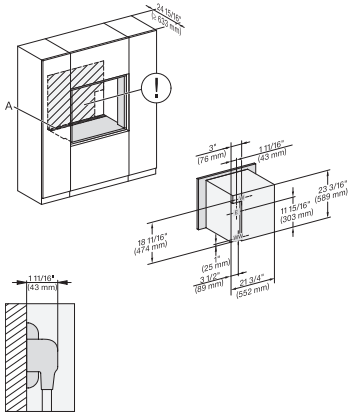

side view, 30 inch Flush inset DGC30 XXL, installation drawing, NA

7/8" – 22* mm – Glass, 15/16" – 23.3** mm – Stainless steel

Installation 30 inch Flush inset DGC30 XXL, installation drawing, NA

7/8" – 22* mm – Glass, 15/16" – 23.3** mm – Stainless steel

installation 30 inch Flush inset wide front DGC30 XXL, installation drawing, NA

7/8" – 22* mm – Glass, 15/16" – 23.3** mm – Stainless steel

DGC 7880X

30" Handleless Combi-Steam Oven XXL

for steam cooking, baking, roasting with roast probe + menu cooking.

Installation 30 inch Flush inset DGC XXL, installation drawing, NA

A – Cut-out (1 9/16" x 19 11/16" / 40 mm x 500 mm) in the bottom of the cabinet for power cord and ventilation, – Electrical and water supplies are recommended to be placed in adjacent cabinetry., Additional cabinet depth is required when placing the electrical and water supplies behind the appliance., E = Electric connection, W = Water connection, L = 9' 10 1/8" (3,000 mm), WW = Waste water connection, L = 9' 10 1/8" (3,000 mm), The top end of the drain hose to the inlet of the odor trap must not be higher than 19 11/16" (500 mm).

installation 30 inch Flush inset wide front DGC XXL, installation drawing, NA

A – Cut-out (1 9/16" x 19 11/16" / 40 mm x 500 mm) in the bottom of the cabinet for power cord and ventilation, – Electrical and water supplies are recommended to be placed in adjacent cabinetry., Additional cabinet depth is required when placing the electrical and water supplies behind the appliance., E = Electric connection, W = Water connection, L = 9' 10 1/8" (3,000 mm), WW = Waste water connection, L = 9' 10 1/8" (3,000 mm), The top end of the drain hose to the inlet of the odor trap must not be higher than 19 11/16" (500 mm).