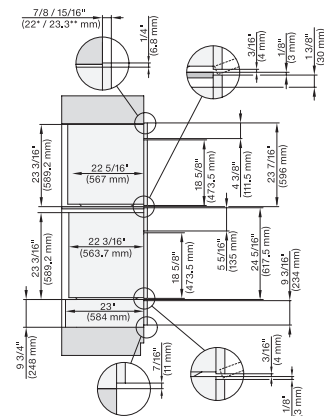

7/8" – 22* mm – Glass, 15/16" – 23.3** mm – Stainless steel

DGC7x8x(X), H2x80BP, H7x8xBP, ESW7x80, side view, 30 Zoll, Flush inset, combi, XXL, 650, ESW30

7/8" – 22* mm – Glass, 15/16" – 23.3** mm – Stainless steel

7/8" – 22* mm – Glass, 15/16" – 23.3** mm – Stainless steel

DGC7x8x, H7x6xBP+EBA7848, side view, 30 Zoll, Proud, combi, XXL, 650S

7/8" – 22* mm – Glass, 15/16" – 23.3** mm – Stainless steel

DGC7x8x, H2x80BP, H7x8xBP(X), side view, 30 Zoll, Proud, combi, XXL 650

7/8" – 22* mm – Glass, 15/16" – 23.3** mm – Stainless steel

DGC7x8x, ESW7x70, EVS7670, side view, 30 Zoll, Proud, combi, XXL

7/8" – 22* mm – Glass, 15/16" – 23.3** mm – Stainless steel

DGC7x8x, ESW7x80, side view, 30 Zoll, Proud, combi, XXL

7/8" – 22* mm – Glass, 15/16" – 23.3** mm – Stainless steel

DGC786x+EBA7868, DGC7x8x, ESW7x70, EVS7670, side view, 30 Zoll, Proud, combi, XXL

7/8" – 22* mm – Glass, 15/16" – 23.3** mm – Stainless steel