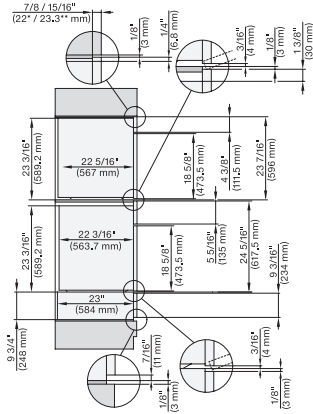

DGC 7880X

30" Handleless Combi-Steam Oven XXL

for steam cooking, baking, roasting with roast probe + menu cooking.

DGC786x+EBA7868, DGC7x8x, ESW7x70, EVS7670, side view, 30 Zoll, Flush inset, combi, XXL

7/8" – 22* mm – Glass, 15/16" – 23.3** mm – Stainless steel