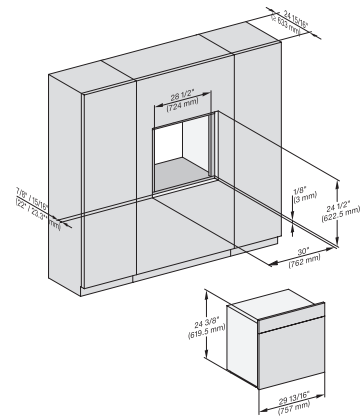

installation 30 inch Proud DGC XXL, installation drawing, NA

installation 30 inch wide front DGC XXL, installation drawing, NA

A – Cut-out (1 9/16" x 19 11/16" / 40 mm x 500 mm) in the bottom of the cabinet for power cord and ventilation, – Electrical and water supplies are recommended to be placed in adjacent cabinetry. Additional cabinet depth is required when placing the electrical and water supplies behind the appliance., E = Electric connection, W = Water connection, L = 9' 10 1/8" (3,000 mm), WW = Waste water connection, L = 9' 10 1/8" (3,000 mm), The top end of the drain hose to the inlet of the odor trap must not be higher than 19 11/16" (500 mm).

A – Cut-out (1 9/16" x 19 11/16" / 40 mm x 500 mm) in the bottom of the cabinet for power cord and ventilation, – Electrical and water supplies are recommended to be placed in adjacent cabinetry. Additional cabinet depth is required when placing the electrical and water supplies behind the appliance., E = Electric connection, W = Water connection, L = 9' 10 1/8" (3,000 mm), WW = Waste water connection, L = 9' 10 1/8" (3,000 mm), The top end of the drain hose to the inlet of the odor trap must not be higher than 19 11/16" (500 mm).

side view, 30 inch Flush inset DGC30 XXL, installation drawing, NA

7/8" – 22* mm – Glass, 15/16" – 23.3** mm – Stainless steel

Installation 30 inch Flush inset DGC30 XXL, installation drawing, NA

7/8" – 22* mm – Glass, 15/16" – 23.3** mm – Stainless steel

installation 30 inch Flush inset wide front DGC30 XXL, installation drawing, NA

7/8" – 22* mm – Glass, 15/16" – 23.3** mm – Stainless steel

DGC 7880X

30" Handleless Combi-Steam Oven XXL

for steam cooking, baking, roasting with roast probe + menu cooking.