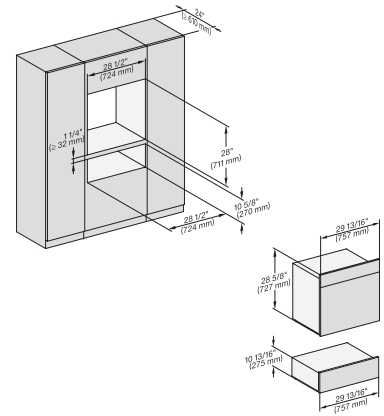

DGC 7880X

30" Handleless Combi-Steam Oven XXL

for steam cooking, baking, roasting with roast probe + menu cooking.

H 6x80 BP, ESW 6x80, H 6x80-2BP, H7x8x, ESW7x80, H 2x8x Fitting Combi, Installation drawing, Flush inset, NA

H 6x80 BP, ESW 6x80, H 6x80-2BP, H 2x80BP, H 7x80 BP/BPX, ESW 7x80 Installation drawing, Flush inset, NA

H6x80BP, ESW6x80, H6x80-2BP, H2x80BP, H7x80BPX, ESW7x80, Fitting Combi, Installation drawing, Proud, NA

H 6x80 BP, ESW 6x80, H 6x80-2BP, NA7000 Fitting Combi wide front, Installation drawing, Proud, NA

side view 30 inch Proud DGC30 XXL, installation drawing, NA

7/8" – 22* mm – Glass, 15/16" – 23.3** mm – Stainless steel

installation 30 inch Proud DGC XXL, installation drawing, NA

installation 30 inch wide front DGC XXL, installation drawing, NA

A – Cut-out (1 9/16" x 19 11/16" / 40 mm x 500 mm) in the bottom of the cabinet for power cord and ventilation, – Electrical and water supplies are recommended to be placed in adjacent cabinetry. Additional cabinet depth is required when placing the electrical and water supplies behind the appliance., E = Electric connection, W = Water connection, L = 9' 10 1/8" (3,000 mm), WW = Waste water connection, L = 9' 10 1/8" (3,000 mm), The top end of the drain hose to the inlet of the odor trap must not be higher than 19 11/16" (500 mm).