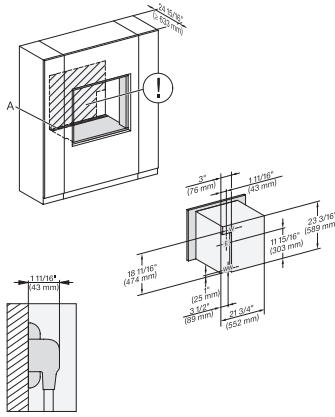

side view, 30 inch Flush inset DGC30 XXL, installation drawing, NA

7/8" – 22* mm – Glass, 15/16" – 23.3** mm – Stainless steel

Installation 30 inch Flush inset DGC30 XXL, installation drawing, NA

7/8" – 22* mm – Glass, 15/16" – 23.3** mm – Stainless steel

installation 30 inch Flush inset wide front DGC30 XXL, installation drawing, NA

7/8" – 22* mm – Glass, 15/16" – 23.3** mm – Stainless steel

DGC 7880X

30" Handleless Combi-Steam Oven XXL

for steam cooking, baking, roasting with roast probe + menu cooking.

Installation 30 inch Flush inset DGC XXL, installation drawing, NA

A – Cut-out (1 9/16" x 19 11/16" / 40 mm x 500 mm) in the bottom of the cabinet for power cord and ventilation, – Electrical and water supplies are recommended to be placed in adjacent cabinetry., Additional cabinet depth is required when placing the electrical and water supplies behind the appliance., E = Electric connection, W = Water connection, L = 9' 10 1/8" (3,000 mm), WW = Waste water connection, L = 9' 10 1/8" (3,000 mm), The top end of the drain hose to the inlet of the odor trap must not be higher than 19 11/16" (500 mm).

installation 30 inch Flush inset wide front DGC XXL, installation drawing, NA

A – Cut-out (1 9/16" x 19 11/16" / 40 mm x 500 mm) in the bottom of the cabinet for power cord and ventilation, – Electrical and water supplies are recommended to be placed in adjacent cabinetry., Additional cabinet depth is required when placing the electrical and water supplies behind the appliance., E = Electric connection, W = Water connection, L = 9' 10 1/8" (3,000 mm), WW = Waste water connection, L = 9' 10 1/8" (3,000 mm), The top end of the drain hose to the inlet of the odor trap must not be higher than 19 11/16" (500 mm).