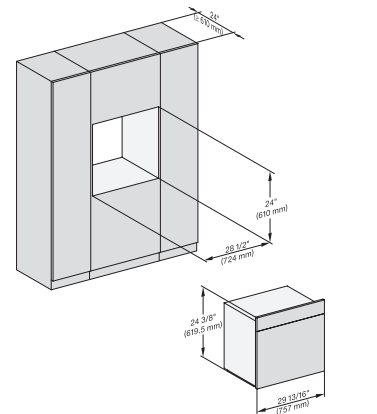

H 6x80 BP, ESW 6x80, H 6x80-2BP, H 2x80BP, H 7x80 BP/BPX, ESW 7x80 Installation drawing, Flush inset, NA

H6x80BP, ESW6x80, H6x80-2BP, H2x80BP, H7x80BPX, ESW7x80, Fitting Combi, Installation drawing, Proud, NA

H 6x80 BP, ESW 6x80, H 6x80-2BP, NA7000 Fitting Combi wide front, Installation drawing, Proud, NA

side view 30 inch Proud DGC30 XXL, installation drawing, NA

7/8" – 22* mm – Glass, 15/16" – 23.3** mm – Stainless steel