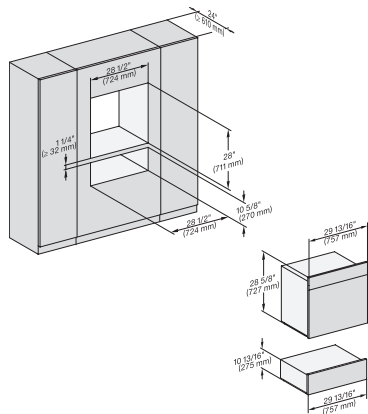

DGC 7880X

30" Handleless Combi-Steam Oven XXL

for steam cooking, baking, roasting with roast probe + menu cooking.

H 6x80 BP, ESW 6x80, H 6x80-2BP, H7x8x, ESW7x80, H 2x8x Fitting Combi, Installation drawing, Flush inset, NA

H 6x80 BP, ESW 6x80, H 6x80-2BP, H 2x80BP, H 7x80 BP/BPX, ESW 7x80 Installation drawing, Flush inset, NA

H6x80BP, ESW6x80, H6x80-2BP, H2x80BP, H7x80BPX, ESW7x80, Fitting Combi, Installation drawing, Proud, NA

H 6x80 BP, ESW 6x80, H 6x80-2BP, NA7000 Fitting Combi wide front, Installation drawing, Proud, NA

side view 30 inch Proud DGC30 XXL, installation drawing, NA

7/8" – 22* mm – Glass, 15/16" – 23.3** mm – Stainless steel

installation 30 inch Proud DGC XXL, installation drawing, NA

installation 30 inch wide front DGC XXL, installation drawing, NA

A – Cut-out (1 9/16" x 19 11/16" / 40 mm x 500 mm) in the bottom of the cabinet for power cord and ventilation, – Electrical and water supplies are recommended to be placed in adjacent cabinetry. Additional cabinet depth is required when placing the electrical and water supplies behind the appliance., E = Electric connection, W = Water connection, L = 9' 10 1/8" (3,000 mm), WW = Waste water connection, L = 9' 10 1/8" (3,000 mm), The top end of the drain hose to the inlet of the odor trap must not be higher than 19 11/16" (500 mm).