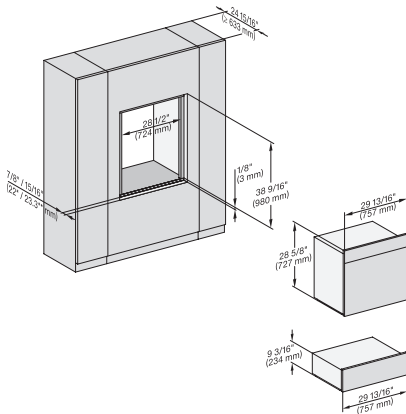

7/8" – 22* mm – Glass, 15/16" – 23.3** mm – Stainless steel

DGC7x8x, ESW7x70, EVS7670, side view, 30 Zoll, Flush inset, combi, XXL

7/8" – 22* mm – Glass, 15/16" – 23.3** mm – Stainless steel

DGC7x8x, ESW7x80, side view, 30 Zoll, Flush inset, combi, XXL

7/8" – 22* mm – Glass, 15/16" – 23.3** mm – Stainless steel

DGC 7880X

30" Handleless Combi-Steam Oven XXL

for steam cooking, baking, roasting with roast probe + menu cooking.

DGC786x+EBA7868, DGC7x8x, ESW7x70, EVS7670, side view, 30 Zoll, Flush inset, combi, XXL

7/8" – 22* mm – Glass, 15/16" – 23.3** mm – Stainless steel

DGC7x8x(X), H2x80BP, H7x8xBP, ESW7x80, side view, 30 Zoll, Flush inset, combi, XXL, 650, ESW30

7/8" – 22* mm – Glass, 15/16" – 23.3** mm – Stainless steel

DGC7x8x, ESW7x70, EVS7670 Einbau, 30 Zoll, Flush inset, combi, XXL

7/8" – 22* mm – Glass, 15/16" – 23.3** mm – Stainless steel

DGC7x8x, ESW7x70, EVS7670, Einbau, 30 Zoll, Flush inset, combi, wide front, XXL