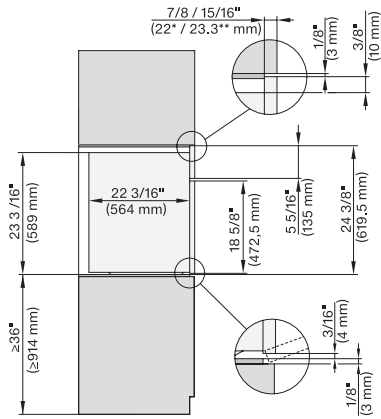

H 6x80 BP, ESW 6x80, H 6x80-2BP, NA7000 Fitting Combi wide front, Installation drawing, Proud, NA

side view 30 inch Proud DGC30 XXL, installation drawing, NA

7/8" – 22* mm – Glass, 15/16" – 23.3** mm – Stainless steel

installation 30 inch Proud DGC XXL, installation drawing, NA

installation 30 inch wide front DGC XXL, installation drawing, NA

A – Cut-out (1 9/16" x 19 11/16" / 40 mm x 500 mm) in the bottom of the cabinet for power cord and ventilation, – Electrical and water supplies are recommended to be placed in adjacent cabinetry. Additional cabinet depth is required when placing the electrical and water supplies behind the appliance., E = Electric connection, W = Water connection, L = 9' 10 1/8" (3,000 mm), WW = Waste water connection, L = 9' 10 1/8" (3,000 mm), The top end of the drain hose to the inlet of the odor trap must not be higher than 19 11/16" (500 mm).

side view, 30 inch Flush inset DGC30 XXL, installation drawing, NA

7/8" – 22* mm – Glass, 15/16" – 23.3** mm – Stainless steel

Installation 30 inch Flush inset DGC30 XXL, installation drawing, NA

7/8" – 22* mm – Glass, 15/16" – 23.3** mm – Stainless steel

7/8" – 22* mm – Glass, 15/16" – 23.3** mm – Stainless steel

DGC7x8x(X), H2x80BP, H7x8xBP, ESW7x80, side view, 30 Zoll, Flush inset, combi, XXL, 650, ESW30

7/8" – 22* mm – Glass, 15/16" – 23.3** mm – Stainless steel