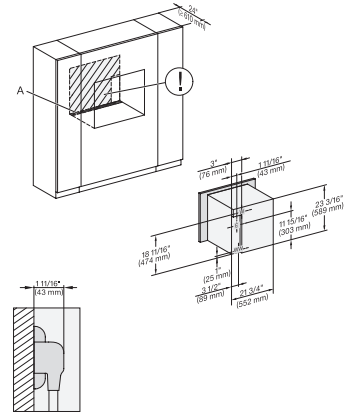

H 6x80 BP, ESW 6x80, H 6x80-2BP, NA7000 Fitting Combi wide front, Installation drawing, Proud, NA

side view 30 inch Proud DGC30 XXL, installation drawing, NA

7/8" – 22* mm – Glass, 15/16" – 23.3** mm – Stainless steel

installation 30 inch Proud DGC XXL, installation drawing, NA

installation 30 inch wide front DGC XXL, installation drawing, NA

A – Cut-out (1 9/16" x 19 11/16" / 40 mm x 500 mm) in the bottom of the cabinet for power cord and ventilation, – Electrical and water supplies are recommended to be placed in adjacent cabinetry. Additional cabinet depth is required when placing the electrical and water supplies behind the appliance., E = Electric connection, W = Water connection, L = 9' 10 1/8" (3,000 mm), WW = Waste water connection, L = 9' 10 1/8" (3,000 mm), The top end of the drain hose to the inlet of the odor trap must not be higher than 19 11/16" (500 mm).

A – Cut-out (1 9/16" x 19 11/16" / 40 mm x 500 mm) in the bottom of the cabinet for power cord and ventilation, – Electrical and water supplies are recommended to be placed in adjacent cabinetry. Additional cabinet depth is required when placing the electrical and water supplies behind the appliance., E = Electric connection, W = Water connection, L = 9' 10 1/8" (3,000 mm), WW = Waste water connection, L = 9' 10 1/8" (3,000 mm), The top end of the drain hose to the inlet of the odor trap must not be higher than 19 11/16" (500 mm).

side view, 30 inch Flush inset DGC30 XXL, installation drawing, NA

7/8" – 22* mm – Glass, 15/16" – 23.3** mm – Stainless steel

Installation 30 inch Flush inset DGC30 XXL, installation drawing, NA

7/8" – 22* mm – Glass, 15/16" – 23.3** mm – Stainless steel