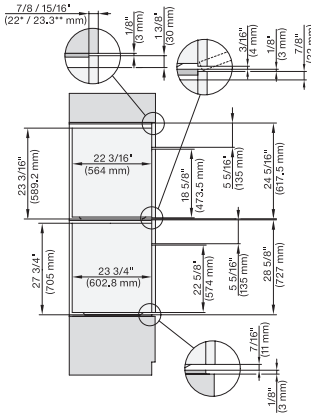

side view, 30 inch Flush inset DGC30 XXL, installation drawing, NA

7/8" – 22* mm – Glass, 15/16" – 23.3** mm – Stainless steel

Installation 30 inch Flush inset DGC30 XXL, installation drawing, NA

7/8" – 22* mm – Glass, 15/16" – 23.3** mm – Stainless steel

Installation 30 inch Flush inset DGC XXL, installation drawing, NA

A – Cut-out (1 9/16" x 19 11/16" / 40 mm x 500 mm) in the bottom of the cabinet for power cord and ventilation, – Electrical and water supplies are recommended to be placed in adjacent cabinetry., Additional cabinet depth is required when placing the electrical and water supplies behind the appliance., E = Electric connection, W = Water connection, L = 9' 10 1/8" (3,000 mm), WW = Waste water connection, L = 9' 10 1/8" (3,000 mm), The top end of the drain hose to the inlet of the odor trap must not be higher than 19 11/16" (500 mm).

installation 30 inch Flush inset wide front DGC XXL, installation drawing, NA

A – Cut-out (1 9/16" x 19 11/16" / 40 mm x 500 mm) in the bottom of the cabinet for power cord and ventilation, – Electrical and water supplies are recommended to be placed in adjacent cabinetry., Additional cabinet depth is required when placing the electrical and water supplies behind the appliance., E = Electric connection, W = Water connection, L = 9' 10 1/8" (3,000 mm), WW = Waste water connection, L = 9' 10 1/8" (3,000 mm), The top end of the drain hose to the inlet of the odor trap must not be higher than 19 11/16" (500 mm).

DGC7x8x, H7x6x+EBA7868, side view, 30 Zoll, Flush inset, combi, XXL, 650S

7/8" – 22* mm – Glass, 15/16" – 23.3** mm – Stainless steel

DGC7x8x, H2x80BP, H7x8xBP(X), side view, 30 Zoll, Flush inset, combi, XXL 650