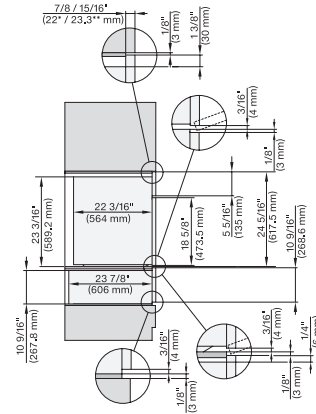

installation 30 inch Flush inset wide front DGC XXL, installation drawing, NA

A – Cut-out (1 9/16" x 19 11/16" / 40 mm x 500 mm) in the bottom of the cabinet for power cord and ventilation, – Electrical and water supplies are recommended to be placed in adjacent cabinetry., Additional cabinet depth is required when placing the electrical and water supplies behind the appliance., E = Electric connection, W = Water connection, L = 9' 10 1/8" (3,000 mm), WW = Waste water connection, L = 9' 10 1/8" (3,000 mm), The top end of the drain hose to the inlet of the odor trap must not be higher than 19 11/16" (500 mm).

DGC7x8x, H7x6x+EBA7868, side view, 30 Zoll, Flush inset, combi, XXL, 650S

7/8" – 22* mm – Glass, 15/16" – 23.3** mm – Stainless steel

DGC7x8x, H2x80BP, H7x8xBP(X), side view, 30 Zoll, Flush inset, combi, XXL 650

7/8" – 22* mm – Glass, 15/16" – 23.3** mm – Stainless steel

DGC7x8x, ESW7x70, EVS7670, side view, 30 Zoll, Flush inset, combi, XXL

7/8" – 22* mm – Glass, 15/16" – 23.3** mm – Stainless steel

DGC7x8x, ESW7x80, side view, 30 Zoll, Flush inset, combi, XXL

7/8" – 22* mm – Glass, 15/16" – 23.3** mm – Stainless steel

DGC7x8x(X), H2x80BP, H7x8xBP, ESW7x80, side view, 30 Zoll, Flush inset, combi, XXL, 650, ESW30

7/8" – 22* mm – Glass, 15/16" – 23.3** mm – Stainless steel