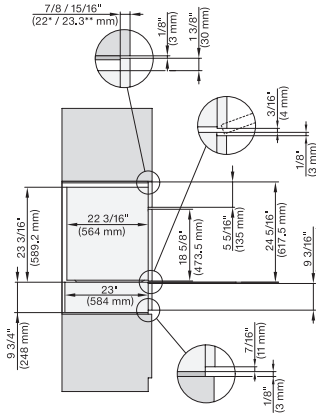

Installation 30 inch Flush inset DGC XXL, installation drawing, NA

A – Cut-out (1 9/16" x 19 11/16" / 40 mm x 500 mm) in the bottom of the cabinet for power cord and ventilation, – Electrical and water supplies are recommended to be placed in adjacent cabinetry., Additional cabinet depth is required when placing the electrical and water supplies behind the appliance., E = Electric connection, W = Water connection, L = 9' 10 1/8" (3,000 mm), WW = Waste water connection, L = 9' 10 1/8" (3,000 mm), The top end of the drain hose to the inlet of the odor trap must not be higher than 19 11/16" (500 mm).

installation 30 inch Flush inset wide front DGC XXL, installation drawing, NA

A – Cut-out (1 9/16" x 19 11/16" / 40 mm x 500 mm) in the bottom of the cabinet for power cord and ventilation, – Electrical and water supplies are recommended to be placed in adjacent cabinetry., Additional cabinet depth is required when placing the electrical and water supplies behind the appliance., E = Electric connection, W = Water connection, L = 9' 10 1/8" (3,000 mm), WW = Waste water connection, L = 9' 10 1/8" (3,000 mm), The top end of the drain hose to the inlet of the odor trap must not be higher than 19 11/16" (500 mm).

DGC7x8x, H7x6x+EBA7868, side view, 30 Zoll, Flush inset, combi, XXL, 650S

7/8" – 22* mm – Glass, 15/16" – 23.3** mm – Stainless steel

DGC7x8x, H2x80BP, H7x8xBP(X), side view, 30 Zoll, Flush inset, combi, XXL 650

7/8" – 22* mm – Glass, 15/16" – 23.3** mm – Stainless steel

DGC7x8x, ESW7x70, EVS7670, side view, 30 Zoll, Flush inset, combi, XXL

7/8" – 22* mm – Glass, 15/16" – 23.3** mm – Stainless steel

DGC7x8x, ESW7x80, side view, 30 Zoll, Flush inset, combi, XXL