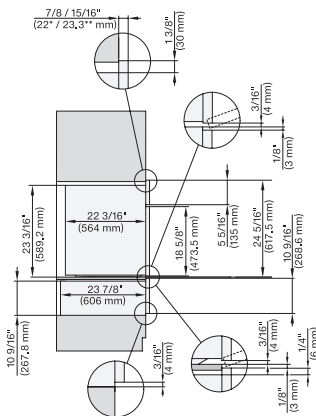

7/8" – 22* mm – Glass, 15/16" – 23.3** mm – Stainless steel

DGC7x8x(X), H2x80BP, H7x8xBP, ESW7x80, side view, 30 Zoll, Flush inset, combi, XXL, 650, ESW30

7/8" – 22* mm – Glass, 15/16" – 23.3** mm – Stainless steel

DGC7x8x, ESW7x70, EVS7670 Einbau, 30 Zoll, Flush inset, combi, XXL

7/8" – 22* mm – Glass, 15/16" – 23.3** mm – Stainless steel

DGC7x8x, ESW7x70, EVS7670, Einbau, 30 Zoll, Flush inset, combi, wide front, XXL

7/8" – 22* mm – Glass, 15/16" – 23.3** mm – Stainless steel

DGC7x8x, H7x6xBP+EBA7848, side view, 30 Zoll, Proud, combi, XXL, 650S

7/8" – 22* mm – Glass, 15/16" – 23.3** mm – Stainless steel

DGC7x8x, H2x80BP, H7x8xBP(X), side view, 30 Zoll, Proud, combi, XXL 650

7/8" – 22* mm – Glass, 15/16" – 23.3** mm – Stainless steel

DGC7x8x, ESW7x70, EVS7670, side view, 30 Zoll, Proud, combi, XXL

7/8" – 22* mm – Glass, 15/16" – 23.3** mm – Stainless steel

DGC7x8x, ESW7x80, side view, 30 Zoll, Proud, combi, XXL