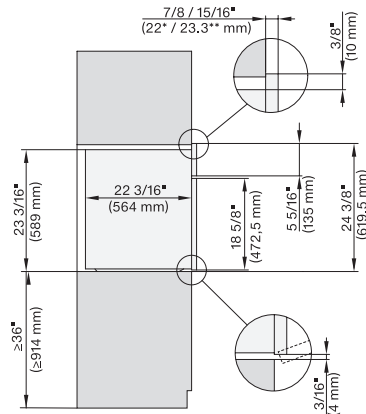

H 6x80 BP, ESW 6x80, H 6x80-2BP, NA7000 Fitting Combi wide front, Installation drawing, Proud, NA

side view 30 inch Proud DGC30 XXL, installation drawing, NA

7/8" – 22* mm – Glass, 15/16" – 23.3** mm – Stainless steel

side view, 30 inch Flush inset DGC30 XXL, installation drawing, NA

7/8" – 22* mm – Glass, 15/16" – 23.3** mm – Stainless steel

Installation 30 inch Flush inset DGC30 XXL, installation drawing, NA

7/8" – 22* mm – Glass, 15/16" – 23.3** mm – Stainless steel

DGC7x8x, H7x6x+EBA7868, side view, 30 Zoll, Flush inset, combi, XXL, 650S

7/8" – 22* mm – Glass, 15/16" – 23.3** mm – Stainless steel

DGC7x8x, H2x80BP, H7x8xBP(X), side view, 30 Zoll, Flush inset, combi, XXL 650

7/8" – 22* mm – Glass, 15/16" – 23.3** mm – Stainless steel

DGC7x8x(X), H2x80BP, H7x8xBP, ESW7x80, side view, 30 Zoll, Flush inset, combi, XXL, 650, ESW30

7/8" – 22* mm – Glass, 15/16" – 23.3** mm – Stainless steel