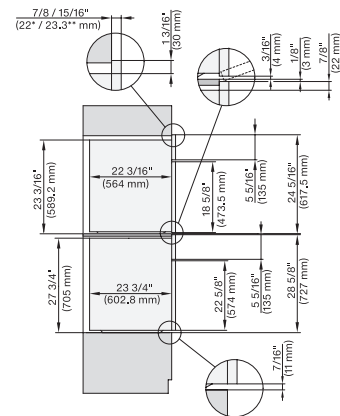

DGC7x8x(X), H2x80BP, H7x8xBP, ESW7x80, side view, 30 Zoll, Flush inset, combi, XXL, 650, ESW30

7/8" – 22\* mm – Glass, 15/16" – 23.3\*\* mm – Stainless steel

DGC7x8x, ESW7x70, EVS7670 Einbau, 30 Zoll, Flush inset, combi, XXL

7/8" – 22\* mm – Glass, 15/16" – 23.3\*\* mm – Stainless steel

DGC7x8x, ESW7x70, EVS7670, Einbau, 30 Zoll, Flush inset, combi, wide front, XXL

7/8" – 22\* mm – Glass, 15/16" – 23.3\*\* mm – Stainless steel

DGC7x8x, H7x6xBP+EBA7848, side view, 30 Zoll, Proud, combi, XXL, 650S

7/8" – 22\* mm – Glass, 15/16" – 23.3\*\* mm – Stainless steel

DGC7x8x, H2x80BP, H7x8xBP(X), side view, 30 Zoll, Proud, combi, XXL 650

7/8" – 22\* mm – Glass, 15/16" – 23.3\*\* mm – Stainless steel

DGC7x8x, ESW7x70, EVS7670, side view, 30 Zoll, Proud, combi, XXL

7/8" – 22\* mm – Glass, 15/16" – 23.3\*\* mm – Stainless steel

DGC7x8x, ESW7x80, side view, 30 Zoll, Proud, combi, XXL