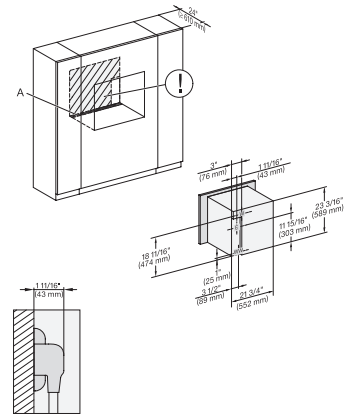

installation 30 inch wide front DGC XXL, installation drawing, NA

A – Cut-out (1 9/16" x 19 11/16" / 40 mm x 500 mm) in the bottom of the cabinet for power cord and ventilation, – Electrical and water supplies are recommended to be placed in adjacent cabinetry. Additional cabinet depth is required when placing the electrical and water supplies behind the appliance., E = Electric connection, W = Water connection, L = 9' 10 1/8" (3,000 mm), WW = Waste water connection, L = 9' 10 1/8" (3,000 mm), The top end of the drain hose to the inlet of the odor trap must not be higher than 19 11/16" (500 mm).

A – Cut-out (1 9/16" x 19 11/16" / 40 mm x 500 mm) in the bottom of the cabinet for power cord and ventilation, – Electrical and water supplies are recommended to be placed in adjacent cabinetry. Additional cabinet depth is required when placing the electrical and water supplies behind the appliance., E = Electric connection, W = Water connection, L = 9' 10 1/8" (3,000 mm), WW = Waste water connection, L = 9' 10 1/8" (3,000 mm), The top end of the drain hose to the inlet of the odor trap must not be higher than 19 11/16" (500 mm).

side view, 30 inch Flush inset DGC30 XXL, installation drawing, NA

7/8" – 22\* mm – Glass, 15/16" – 23.3\*\* mm – Stainless steel

Installation 30 inch Flush inset DGC30 XXL, installation drawing, NA

7/8" – 22\* mm – Glass, 15/16" – 23.3\*\* mm – Stainless steel

installation 30 inch Flush inset wide front DGC30 XXL, installation drawing, NA

7/8" – 22\* mm – Glass, 15/16" – 23.3\*\* mm – Stainless steel