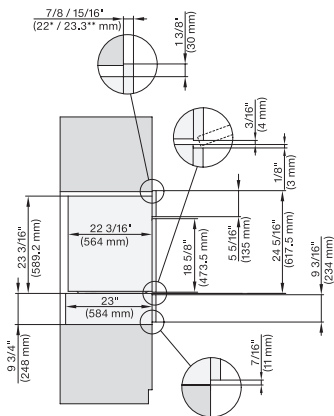

DGC7x8x(X), H2x80BP, H7x8xBP, ESW7x80, side view, 30 Zoll, Flush inset, combi, XXL, 650, ESW30

7/8" – 22\* mm – Glass, 15/16" – 23.3\*\* mm – Stainless steel

DGC7x8x, ESW7x70, EVS7670 Einbau, 30 Zoll, Flush inset, combi, XXL

7/8" – 22\* mm – Glass, 15/16" – 23.3\*\* mm – Stainless steel

DGC7x8x, ESW7x70, EVS7670, Einbau, 30 Zoll, Flush inset, combi, wide front, XXL

7/8" – 22\* mm – Glass, 15/16" – 23.3\*\* mm – Stainless steel

DGC7x8x, H7x6xBP+EBA7848, side view, 30 Zoll, Proud, combi, XXL, 650S

7/8" – 22\* mm – Glass, 15/16" – 23.3\*\* mm – Stainless steel

DGC7x8x, H2x80BP, H7x8xBP(X), side view, 30 Zoll, Proud, combi, XXL 650

7/8" – 22\* mm – Glass, 15/16" – 23.3\*\* mm – Stainless steel

DGC7x8x, ESW7x70, EVS7670, side view, 30 Zoll, Proud, combi, XXL

7/8" – 22\* mm – Glass, 15/16" – 23.3\*\* mm – Stainless steel

DGC7x8x, ESW7x80, side view, 30 Zoll, Proud, combi, XXL