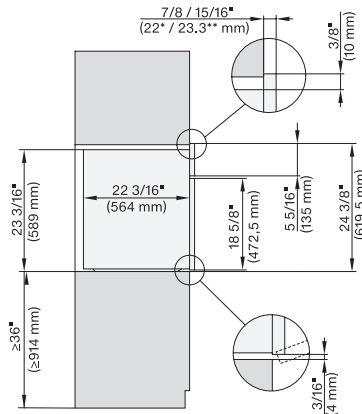

### 30" Combi-Steam Oven XXL

for steam cooking, baking, roasting with roast probe + menu cooking.

H 6x80 BP, ESW 6x80, H 6x80-2BP, H7x8x, ESW7x80, H 2x8x Fitting Combi, Installation drawing, Flush inset, NA

H 6x80 BP, ESW 6x80, H 6x80-2BP, H 2x80BP, H 7x80 BP/BPX, ESW 7x80 Installation drawing, Flush inset, NA

H6x80BP, ESW6x80, H6x80-2BP, H2x80BP, H7x80BPX, ESW7x80, Fitting Combi, Installation drawing, Proud, NA

H 6x80 BP, ESW 6x80, H 6x80-2BP, NA7000 Fitting Combi wide front, Installation drawing, Proud, NA

side view 30 inch Proud DGC30 XXL, installation drawing, NA

7/8" – 22\* mm – Glass, 15/16" – 23.3\*\* mm – Stainless steel

side view, 30 inch Flush inset DGC30 XXL, installation drawing, NA

7/8" – 22\* mm – Glass, 15/16" – 23.3\*\* mm – Stainless steel

Installation 30 inch Flush inset DGC30 XXL, installation drawing, NA

7/8" – 22\* mm – Glass, 15/16" – 23.3\*\* mm – Stainless steel