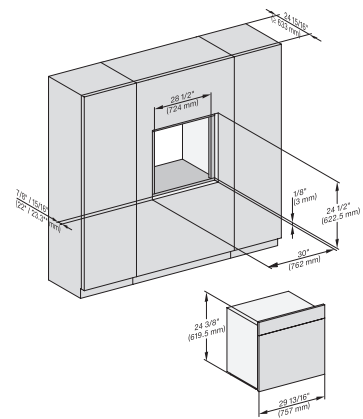

installation 30 inch wide front DGC XXL, installation drawing, NA

A – Cut-out (1 9/16" x 19 11/16" / 40 mm x 500 mm) in the bottom of the cabinet for power cord and ventilation, – Electrical and water supplies are recommended to be placed in adjacent cabinetry. Additional cabinet depth is required when placing the electrical and water supplies behind the appliance., E = Electric connection, W = Water connection, L = 9' 10 1/8" (3,000 mm), WW = Waste water connection, L = 9' 10 1/8" (3,000 mm), The top end of the drain hose to the inlet of the odor trap must not be higher than 19 11/16" (500 mm).

A – Cut-out (1 9/16" x 19 11/16" / 40 mm x 500 mm) in the bottom of the cabinet for power cord and ventilation, – Electrical and water supplies are recommended to be placed in adjacent cabinetry. Additional cabinet depth is required when placing the electrical and water supplies behind the appliance., E = Electric connection, W = Water connection, L = 9' 10 1/8" (3,000 mm), WW = Waste water connection, L = 9' 10 1/8" (3,000 mm), The top end of the drain hose to the inlet of the odor trap must not be higher than 19 11/16" (500 mm).

side view, 30 inch Flush inset DGC30 XXL, installation drawing, NA

7/8" – 22\* mm – Glass, 15/16" – 23.3\*\* mm – Stainless steel

Installation 30 inch Flush inset DGC30 XXL, installation drawing, NA

7/8" – 22\* mm – Glass, 15/16" – 23.3\*\* mm – Stainless steel

installation 30 inch Flush inset wide front DGC30 XXL, installation drawing, NA

7/8" – 22\* mm – Glass, 15/16" – 23.3\*\* mm – Stainless steel