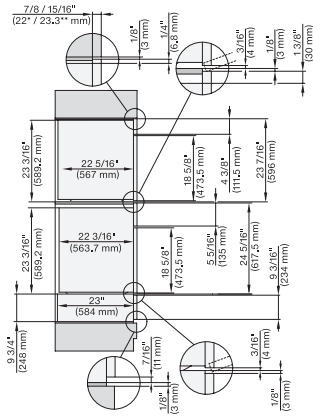

DGC 7880

30" Combi-Steam Oven XXL

for steam cooking, baking, roasting with roast probe + menu cooking.

DGC786x+EBA7868, DGC7x8x, ESW7x70, EVS7670, side view, 30 Zoll, Flush inset, combi, XXL

7/8" – 22* mm – Glass, 15/16" – 23.3** mm – Stainless steel