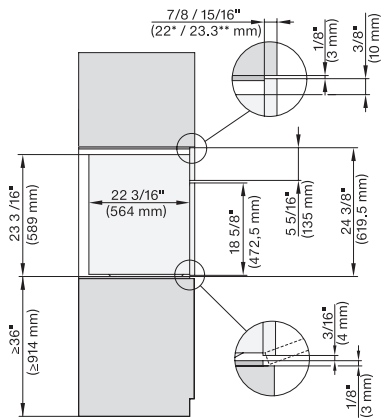

installation 30 inch wide front DGC XXL, installation drawing, NA

A – Cut-out (1 9/16" x 19 11/16" / 40 mm x 500 mm) in the bottom of the cabinet for power cord and ventilation, – Electrical and water supplies are recommended to be placed in adjacent cabinetry. Additional cabinet depth is required when placing the electrical and water supplies behind the appliance., E = Electric connection, W = Water connection, L = 9' 10 1/8" (3,000 mm), WW = Waste water connection, L = 9' 10 1/8" (3,000 mm), The top end of the drain hose to the inlet of the odor trap must not be higher than 19 11/16" (500 mm).

side view, 30 inch Flush inset DGC30 XXL, installation drawing, NA

7/8" – 22\* mm – Glass, 15/16" – 23.3\*\* mm – Stainless steel

Installation 30 inch Flush inset DGC30 XXL, installation drawing, NA

7/8" – 22\* mm – Glass, 15/16" – 23.3\*\* mm – Stainless steel

installation 30 inch Flush inset wide front DGC30 XXL, installation drawing, NA

7/8" – 22\* mm – Glass, 15/16" – 23.3\*\* mm – Stainless steel

DGC7x8x(X), H2x80BP, H7x8xBP, ESW7x80, side view, 30 Zoll, Flush inset, combi, XXL, 650, ESW30

7/8" – 22\* mm – Glass, 15/16" – 23.3\*\* mm – Stainless steel

DGC7x8x, ESW7x70, EVS7670 Einbau, 30 Zoll, Flush inset, combi, XXL