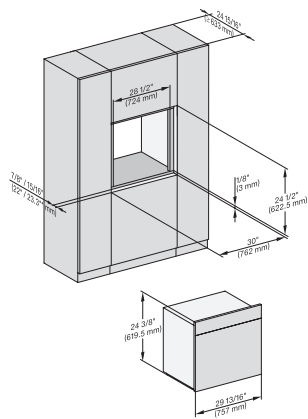

installation 30 inch wide front DGC XXL, installation drawing, NA

A – Cut-out (1 9/16" x 19 11/16" / 40 mm x 500 mm) in the bottom of the cabinet for power cord and ventilation, – Electrical and water supplies are recommended to be placed in adjacent cabinetry. Additional cabinet depth is required when placing the electrical and water supplies behind the appliance., E = Electric connection, W = Water connection, L = 9' 10 1/8" (3,000 mm), WW = Waste water connection, L = 9' 10 1/8" (3,000 mm), The top end of the drain hose to the inlet of the odor trap must not be higher than 19 11/16" (500 mm).

A – Cut-out (1 9/16" x 19 11/16" / 40 mm x 500 mm) in the bottom of the cabinet for power cord and ventilation, – Electrical and water supplies are recommended to be placed in adjacent cabinetry. Additional cabinet depth is required when placing the electrical and water supplies behind the appliance., E = Electric connection, W = Water connection, L = 9' 10 1/8" (3,000 mm), WW = Waste water connection, L = 9' 10 1/8" (3,000 mm), The top end of the drain hose to the inlet of the odor trap must not be higher than 19 11/16" (500 mm).

side view, 30 inch Flush inset DGC30 XXL, installation drawing, NA

7/8" – 22\* mm – Glass, 15/16" – 23.3\*\* mm – Stainless steel

Installation 30 inch Flush inset DGC30 XXL, installation drawing, NA

7/8" – 22\* mm – Glass, 15/16" – 23.3\*\* mm – Stainless steel

installation 30 inch Flush inset wide front DGC30 XXL, installation drawing, NA

7/8" – 22\* mm – Glass, 15/16" – 23.3\*\* mm – Stainless steel