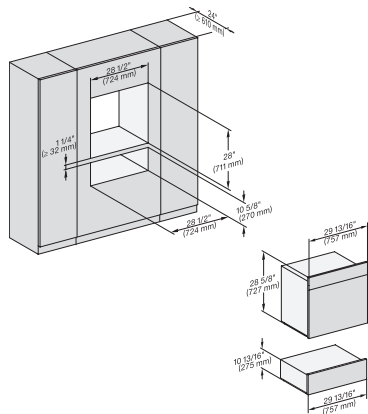

### 30" Combi-Steam Oven XXL

for steam cooking, baking, roasting with roast probe + menu cooking.

H 6x80 BP, ESW 6x80, H 6x80-2BP, H7x8x, ESW7x80, H 2x8x Fitting Combi, Installation drawing, Flush inset, NA

H 6x80 BP, ESW 6x80, H 6x80-2BP, H 2x80BP, H 7x80 BP/BPX, ESW 7x80 Installation drawing, Flush inset, NA

H6x80BP, ESW6x80, H6x80-2BP, H2x80BP, H7x80BPX, ESW7x80, Fitting Combi, Installation drawing, Proud, NA

H 6x80 BP, ESW 6x80, H 6x80-2BP, NA7000 Fitting Combi wide front, Installation drawing, Proud, NA

side view 30 inch Proud DGC30 XXL, installation drawing, NA

7/8" – 22\* mm – Glass, 15/16" – 23.3\*\* mm – Stainless steel

side view, 30 inch Flush inset DGC30 XXL, installation drawing, NA

7/8" – 22\* mm – Glass, 15/16" – 23.3\*\* mm – Stainless steel

Installation 30 inch Flush inset DGC30 XXL, installation drawing, NA

7/8" – 22\* mm – Glass, 15/16" – 23.3\*\* mm – Stainless steel