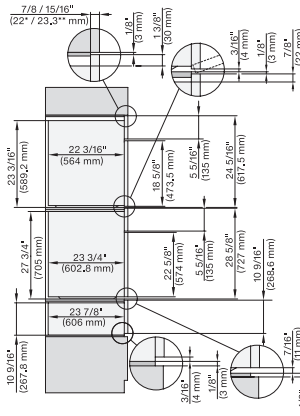

side view, 30 inch Flush inset DGC30 XXL, installation drawing, NA

7/8" – 22\* mm – Glass, 15/16" – 23.3\*\* mm – Stainless steel

Installation 30 inch Flush inset DGC30 XXL, installation drawing, NA

7/8" – 22\* mm – Glass, 15/16" – 23.3\*\* mm – Stainless steel

installation 30 inch Flush inset wide front DGC30 XXL, installation drawing, NA

7/8" – 22\* mm – Glass, 15/16" – 23.3\*\* mm – Stainless steel

### 30" Combi-Steam Oven XXL

for steam cooking, baking, roasting with roast probe + menu cooking.

DGC786x+EBA7868, DGC7x8x, ESW7x70, EVS7670, side view, 30 Zoll, Flush inset, combi, XXL

7/8" – 22\* mm – Glass, 15/16" – 23.3\*\* mm – Stainless steel

DGC7x8x(X), H2x80BP, H7x8xBP, ESW7x80, side view, 30 Zoll, Flush inset, combi, XXL, 650, ESW30

7/8" – 22\* mm – Glass, 15/16" – 23.3\*\* mm – Stainless steel

DGC7x8x, ESW7x70, EVS7670 Einbau, 30 Zoll, Flush inset, combi, XXL