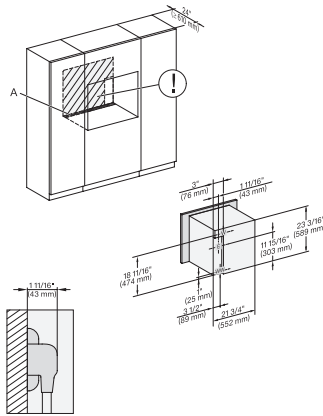

installation 30 inch Proud DGC XXL, installation drawing, NA