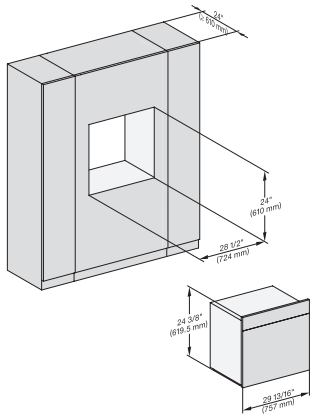

DGC 7880

30" Combi-Steam Oven XXL

for steam cooking, baking, roasting with roast probe + menu cooking.

installation 30 inch Proud wide front DGC30 XXL, installation drawing, NA