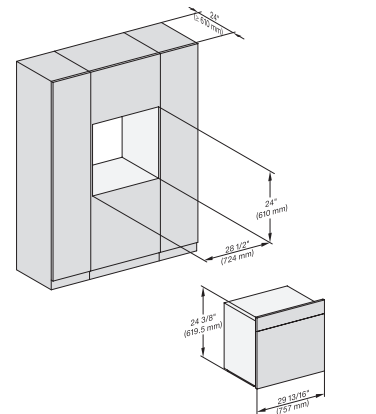

H 6x80 BP, ESW 6x80, H 6x80-2BP, H 2x80BP, H 7x80 BP/BPX, ESW 7x80 Installation drawing, Flush inset, NA

H6x80BP, ESW6x80, H6x80-2BP, H2x80BP, H7x80BPX, ESW7x80, Fitting Combi, Installation drawing, Proud, NA

H 6x80 BP, ESW 6x80, H 6x80-2BP, NA7000 Fitting Combi wide front, Installation drawing, Proud, NA

side view 30 inch Proud DGC30 XXL, installation drawing, NA

7/8" – 22\* mm – Glass, 15/16" – 23.3\*\* mm – Stainless steel