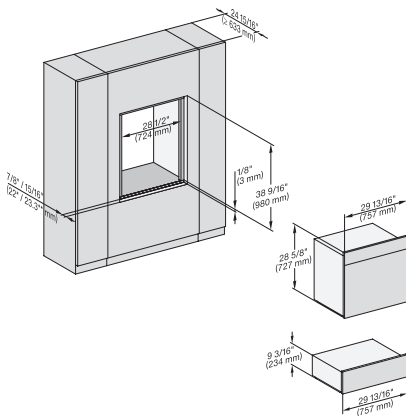

installation 30 inch Flush inset wide front DGC30 XXL, installation drawing, NA

7/8" – 22\* mm – Glass, 15/16" – 23.3\*\* mm – Stainless steel

### 30" Combi-Steam Oven XXL

for steam cooking, baking, roasting with roast probe + menu cooking.

DGC786x+EBA7868, DGC7x8x, ESW7x70, EVS7670, side view, 30 Zoll, Flush inset, combi, XXL

7/8" – 22\* mm – Glass, 15/16" – 23.3\*\* mm – Stainless steel

DGC7x8x(X), H2x80BP, H7x8xBP, ESW7x80, side view, 30 Zoll, Flush inset, combi, XXL, 650, ESW30

7/8" – 22\* mm – Glass, 15/16" – 23.3\*\* mm – Stainless steel

DGC7x8x, ESW7x70, EVS7670 Einbau, 30 Zoll, Flush inset, combi, XXL

7/8" – 22\* mm – Glass, 15/16" – 23.3\*\* mm – Stainless steel

DGC7x8x, ESW7x70, EVS7670, Einbau, 30 Zoll, Flush inset, combi, wide front, XXL

7/8" – 22\* mm – Glass, 15/16" – 23.3\*\* mm – Stainless steel