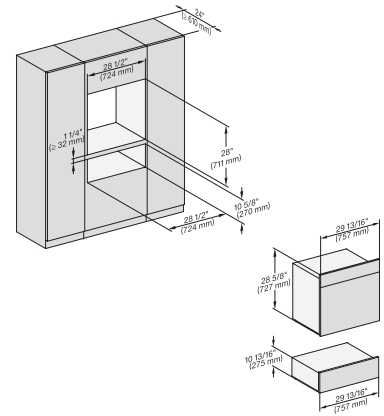

### 30" Combi-Steam Oven XXL

for steam cooking, baking, roasting with roast probe + menu cooking.

H 6x80 BP, ESW 6x80, H 6x80-2BP, H7x8x, ESW7x80, H 2x8x Fitting Combi, Installation drawing, Flush inset, NA

H 6x80 BP, ESW 6x80, H 6x80-2BP, H 2x80BP, H 7x80 BP/BPX, ESW 7x80 Installation drawing, Flush inset, NA

H6x80BP, ESW6x80, H6x80-2BP, H2x80BP, H7x80BPX, ESW7x80, Fitting Combi, Installation drawing, Proud, NA

H 6x80 BP, ESW 6x80, H 6x80-2BP, NA7000 Fitting Combi wide front, Installation drawing, Proud, NA

side view 30 inch Proud DGC30 XXL, installation drawing, NA

7/8" – 22\* mm – Glass, 15/16" – 23.3\*\* mm – Stainless steel

side view, 30 inch Flush inset DGC30 XXL, installation drawing, NA

7/8" – 22\* mm – Glass, 15/16" – 23.3\*\* mm – Stainless steel

Installation 30 inch Flush inset DGC30 XXL, installation drawing, NA

7/8" – 22\* mm – Glass, 15/16" – 23.3\*\* mm – Stainless steel