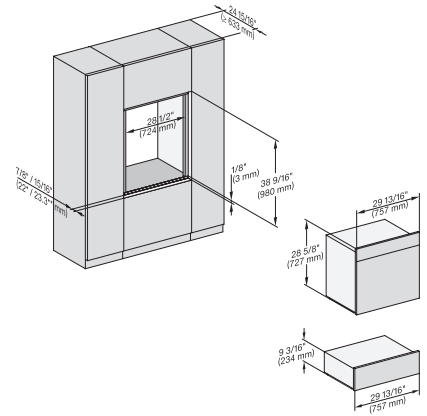

installation 30 inch Flush inset wide front DGC30 XXL, installation drawing, NA

7/8" – 22\* mm – Glass, 15/16" – 23.3\*\* mm – Stainless steel

### 30" Combi-Steam Oven XXL

for steam cooking, baking, roasting with roast probe + menu cooking.

DGC786x+EBA7868, DGC7x8x, ESW7x70, EVS7670, side view, 30 Zoll, Flush inset, combi, XXL

7/8" – 22\* mm – Glass, 15/16" – 23.3\*\* mm – Stainless steel

DGC7x8x(X), H2x80BP, H7x8xBP, ESW7x80, side view, 30 Zoll, Flush inset, combi, XXL, 650, ESW30

7/8" – 22\* mm – Glass, 15/16" – 23.3\*\* mm – Stainless steel

DGC7x8x, ESW7x70, EVS7670 Einbau, 30 Zoll, Flush inset, combi, XXL

7/8" – 22\* mm – Glass, 15/16" – 23.3\*\* mm – Stainless steel

DGC7x8x, ESW7x70, EVS7670, Einbau, 30 Zoll, Flush inset, combi, wide front, XXL

7/8" – 22\* mm – Glass, 15/16" – 23.3\*\* mm – Stainless steel