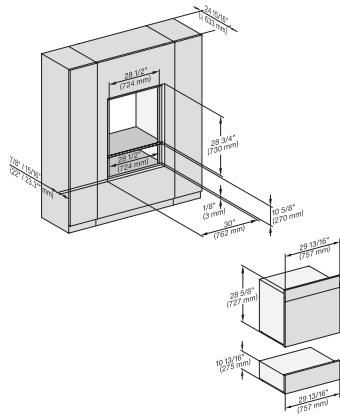

### 30" Combi-Steam Oven XXL

for steam cooking, baking, roasting with roast probe + menu cooking.

H 6x80 BP, ESW 6x80, H 6x80-2BP, H7x8x, ESW7x80, H 2x8x Fitting Combi, Installation drawing, Flush inset, NA

side view, 30 inch Flush inset DGC30 XXL, installation drawing, NA

7/8" – 22\* mm – Glass, 15/16" – 23.3\*\* mm – Stainless steel

Installation 30 inch Flush inset DGC30 XXL, installation drawing, NA

7/8" – 22\* mm – Glass, 15/16" – 23.3\*\* mm – Stainless steel

installation 30 inch Flush inset wide front DGC30 XXL, installation drawing, NA

7/8" – 22\* mm – Glass, 15/16" – 23.3\*\* mm – Stainless steel

DGC7x8x(X), H2x80BP, H7x8xBP, ESW7x80, side view, 30 Zoll, Flush inset, combi, XXL, 650, ESW30

7/8" – 22\* mm – Glass, 15/16" – 23.3\*\* mm – Stainless steel

DGC7x8x, ESW7x70, EVS7670 Einbau, 30 Zoll, Flush inset, combi, XXL