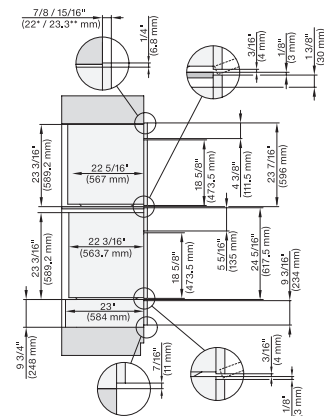

7/8" – 22\* mm – Glass, 15/16" – 23.3\*\* mm – Stainless steel

DGC7x8x, ESW7x70, EVS7670, Einbau, 30 Zoll, Flush inset, combi, wide front, XXL

7/8" – 22\* mm – Glass, 15/16" – 23.3\*\* mm – Stainless steel

DGC7x8x, H7x6xBP+EBA7848, side view, 30 Zoll, Proud, combi, XXL, 650S

7/8" – 22\* mm – Glass, 15/16" – 23.3\*\* mm – Stainless steel

DGC7x8x, H2x80BP, H7x8xBP(X), side view, 30 Zoll, Proud, combi, XXL 650

7/8" – 22\* mm – Glass, 15/16" – 23.3\*\* mm – Stainless steel

DGC7x8x, ESW7x70, EVS7670, side view, 30 Zoll, Proud, combi, XXL

7/8" – 22\* mm – Glass, 15/16" – 23.3\*\* mm – Stainless steel

DGC7x8x, ESW7x80, side view, 30 Zoll, Proud, combi, XXL

7/8" – 22\* mm – Glass, 15/16" – 23.3\*\* mm – Stainless steel

DGC786x+EBA7868, DGC7x8x, ESW7x70, EVS7670, side view, 30 Zoll, Proud, combi, XXL

7/8" – 22\* mm – Glass, 15/16" – 23.3\*\* mm – Stainless steel