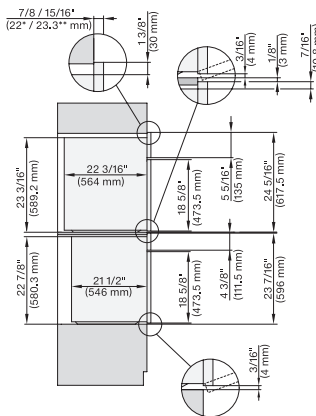

side view, 30 inch Flush inset DGC30 XXL, installation drawing, NA

7/8" – 22\* mm – Glass, 15/16" – 23.3\*\* mm – Stainless steel

Installation 30 inch Flush inset DGC30 XXL, installation drawing, NA

7/8" – 22\* mm – Glass, 15/16" – 23.3\*\* mm – Stainless steel

DGC7x8x(X), H2x80BP, H7x8xBP, ESW7x80, side view, 30 Zoll, Flush inset, combi, XXL, 650, ESW30

7/8" – 22\* mm – Glass, 15/16" – 23.3\*\* mm – Stainless steel

DGC7x8x, ESW7x70, EVS7670 Einbau, 30 Zoll, Flush inset, combi, XXL

7/8" – 22\* mm – Glass, 15/16" – 23.3\*\* mm – Stainless steel

DGC7x8x, ESW7x70, EVS7670, Einbau, 30 Zoll, Flush inset, combi, wide front, XXL

7/8" – 22\* mm – Glass, 15/16" – 23.3\*\* mm – Stainless steel

DGC7x8x, H7x6xBP+EBA7848, side view, 30 Zoll, Proud, combi, XXL, 650S

7/8" – 22\* mm – Glass, 15/16" – 23.3\*\* mm – Stainless steel

DGC7x8x, H2x80BP, H7x8xBP(X), side view, 30 Zoll, Proud, combi, XXL 650