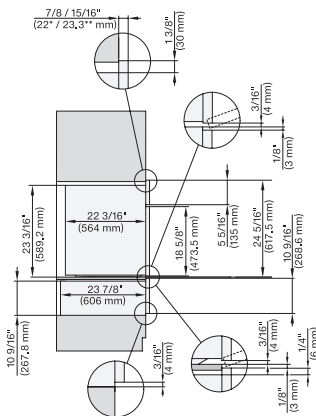

DGC7x8x(X), H2x80BP, H7x8xBP, ESW7x80, side view, 30 Zoll, Flush inset, combi, XXL, 650, ESW30

7/8" – 22\* mm – Glass, 15/16" – 23.3\*\* mm – Stainless steel

DGC7x8x, ESW7x70, EVS7670 Einbau, 30 Zoll, Flush inset, combi, XXL

7/8" – 22\* mm – Glass, 15/16" – 23.3\*\* mm – Stainless steel

DGC7x8x, ESW7x70, EVS7670, Einbau, 30 Zoll, Flush inset, combi, wide front, XXL

7/8" – 22\* mm – Glass, 15/16" – 23.3\*\* mm – Stainless steel

DGC7x8x, H7x6xBP+EBA7848, side view, 30 Zoll, Proud, combi, XXL, 650S

7/8" – 22\* mm – Glass, 15/16" – 23.3\*\* mm – Stainless steel

DGC7x8x, H2x80BP, H7x8xBP(X), side view, 30 Zoll, Proud, combi, XXL 650

7/8" – 22\* mm – Glass, 15/16" – 23.3\*\* mm – Stainless steel

DGC7x8x, ESW7x70, EVS7670, side view, 30 Zoll, Proud, combi, XXL

7/8" – 22\* mm – Glass, 15/16" – 23.3\*\* mm – Stainless steel

DGC7x8x, ESW7x80, side view, 30 Zoll, Proud, combi, XXL