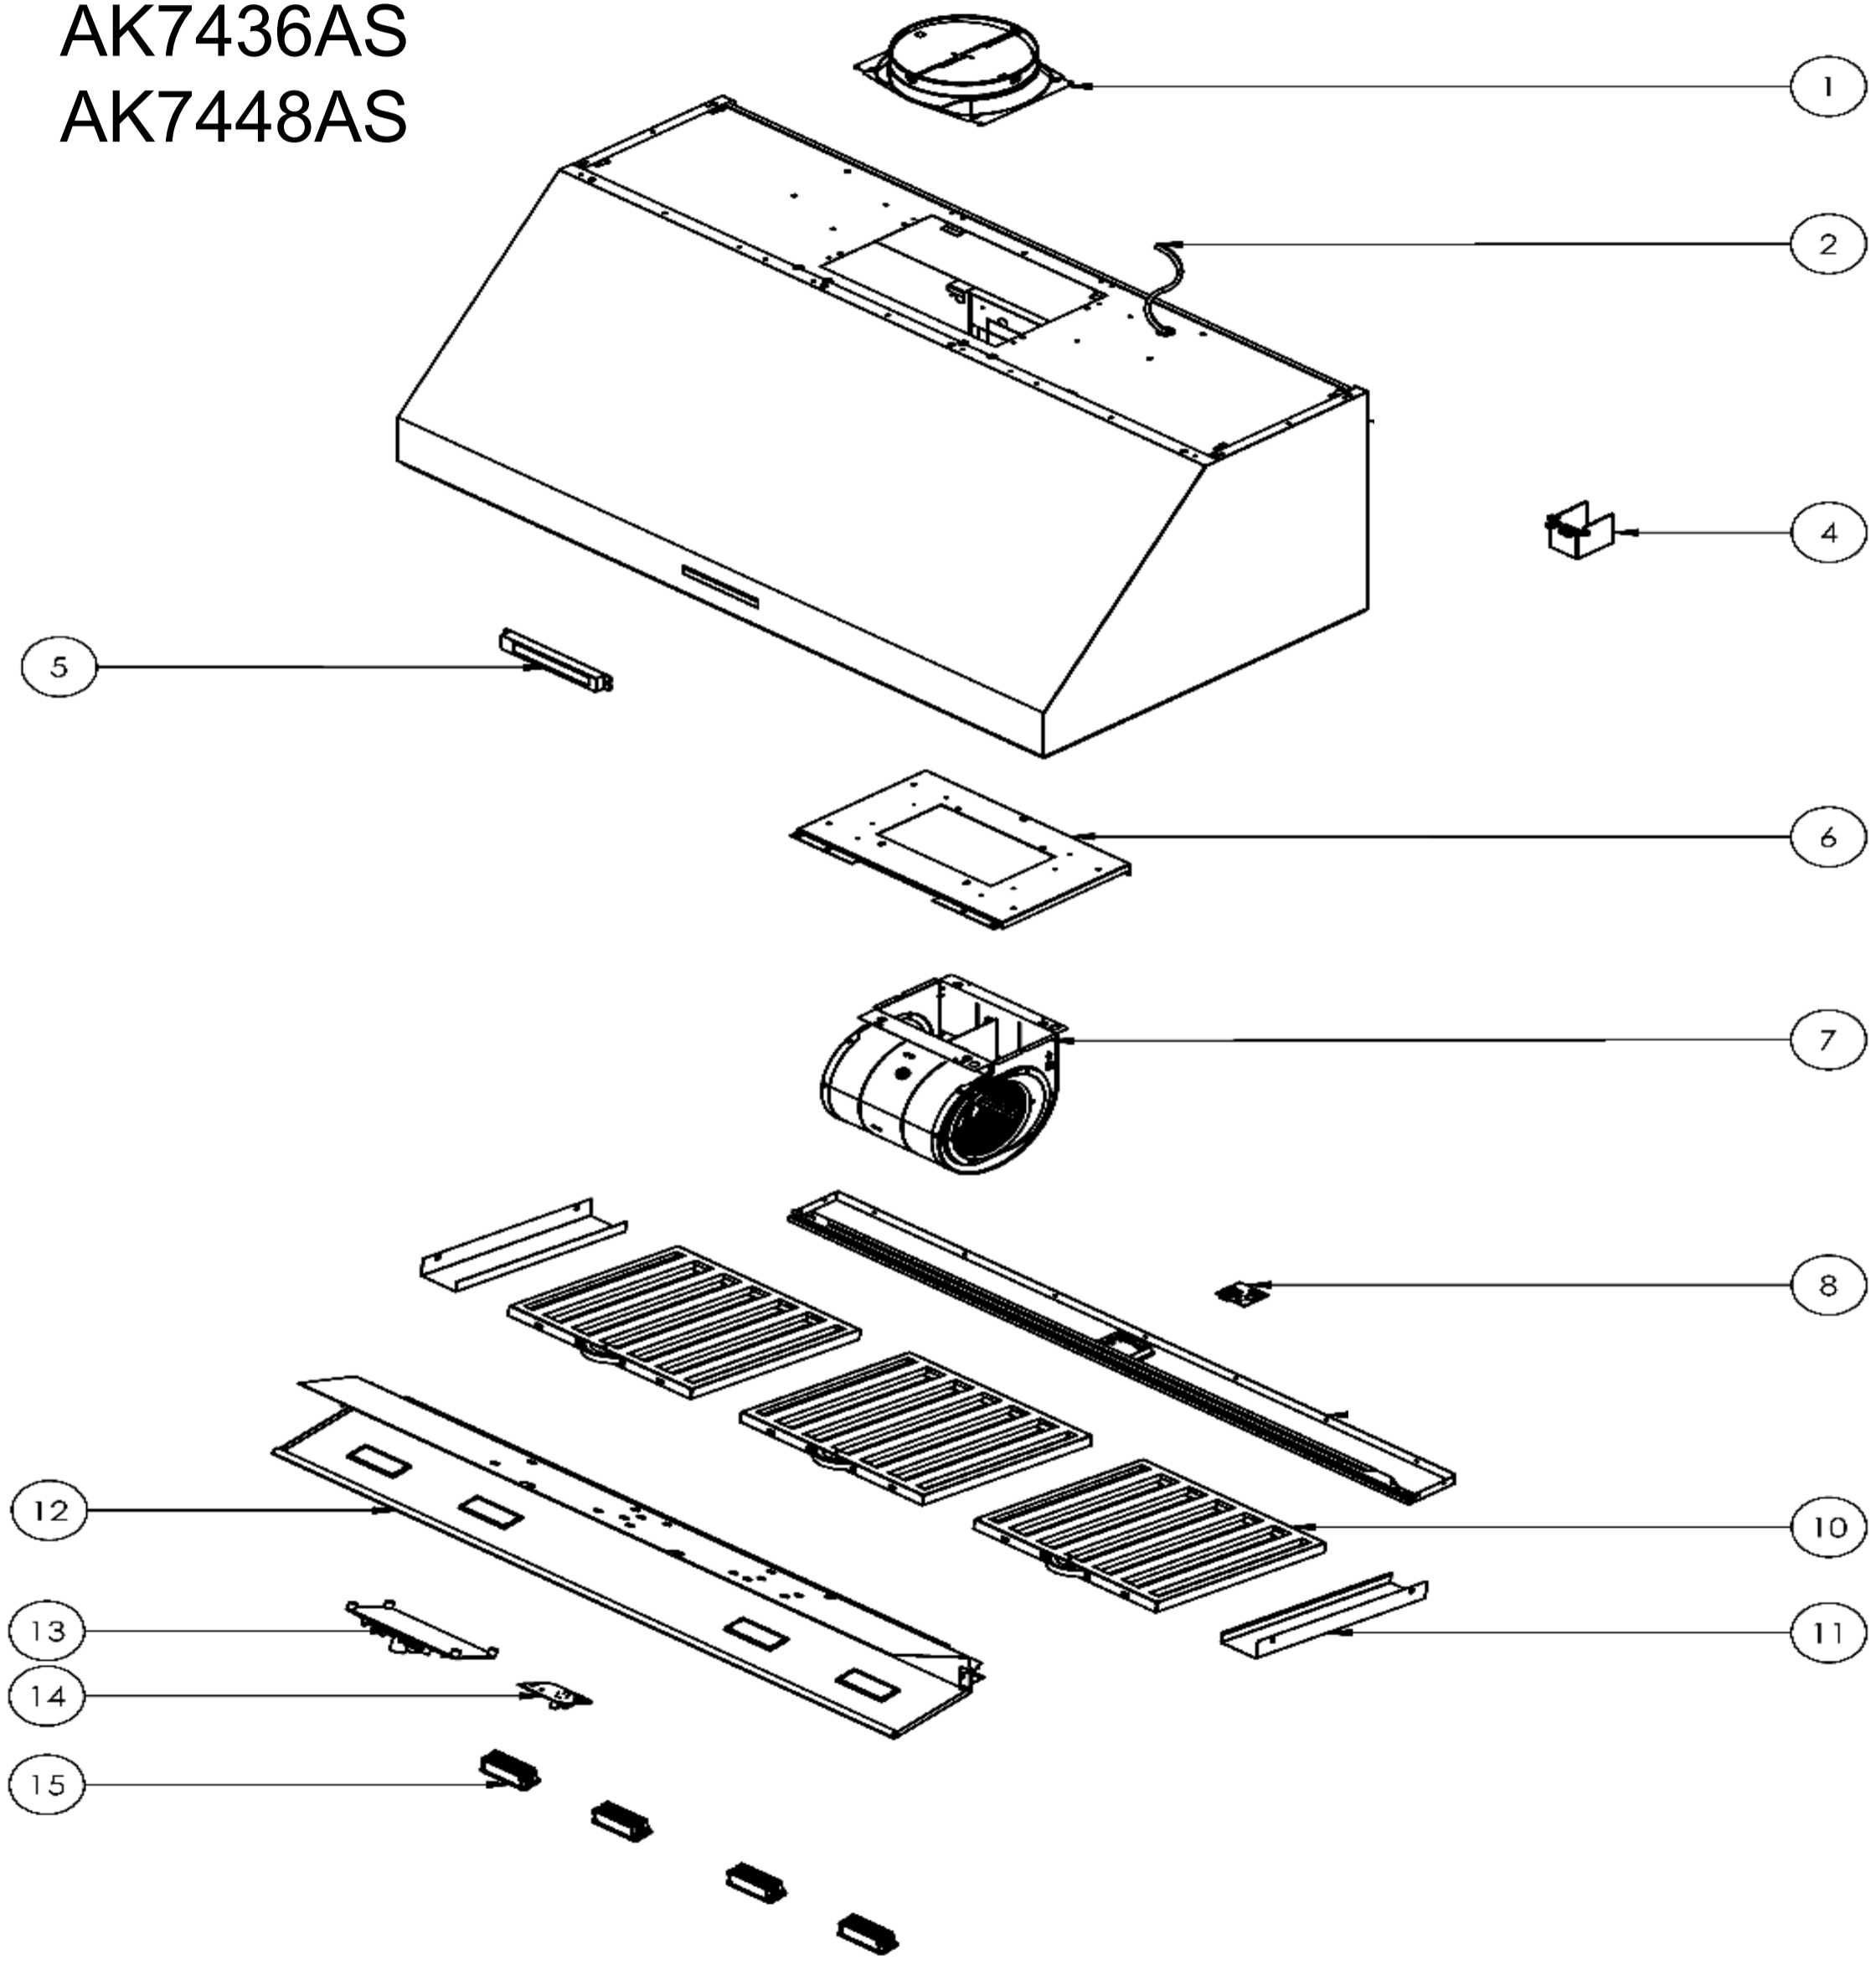

AK7400AS
AK7436AS
AK7448AS

AK7400AS, AK7436AS, AK7448AS

Ref #	Part #	Description	Qty.
1	54050078	8 Inch Round Collar w/Damper	1
2	11030144	Electrical Wires	1
4	54200011	Electrical Box	1
5	11000149	Switch Assembly	1
5-1	01020056	Screw, Carriage, Switch Housing	2
5-2	00100003	Nut, Switch Housing	2
5-3	11030190	Wiring Harness, Switch, 900mm	1
6	54190047	Single Blower Bracket	1
7	12120086	Blower	1
7-1	11030185	Wiring Harness, Blower, PowerWave	1
8	11010131	WiFi Control Board	1
8-1	52170083	WiFi Cover	1
10	50210039	Pro Baffle Filter (48" x 3)	2
11	50120179	Side Panel (AK7400AS)	2
11	50120180	Side Panel (AK7436AS)	2
11	50120182	Side Panel (AK7448AS)	2
12	50110321	Light Panel (AK7400AS)	1
12	50110322	Light Panel (AK7436AS)	1
12	50110323	Light Panel (AK7448AS)	1
13	11010130	Main Control Board	1
14	11010132	LED Control Board (AK7448AS ONLY)	1
15	Z0B0048	LumiLight LED, DC, 6W (48" x 4)	2
16	05000151	Hardware Packet	1
17	54060011	3-1/4" x 10" Rectangular Collar	1
18	52170069	Top Rectangular Cover Plate	1