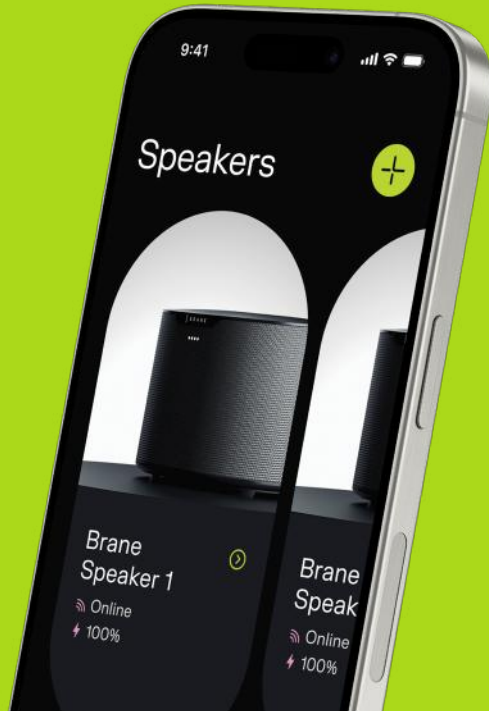

Let's get started.

Quickstart Guide

At a glance.

No surprise here—we keep it simple so your favorite song is just a tap away.

-  Bluetooth
-  Bass Adjustment
-  Volume Down
-  Volume Up
-  Mute Mics
-  Alexa Activation

Get connected.

01 Download the Brane App

Fine-tune your speaker's sound profile, group multiple speakers, name your speaker, and get the latest firmware updates.

02 Or connect instantly with Bluetooth

Tap the Bluetooth button once to pair.