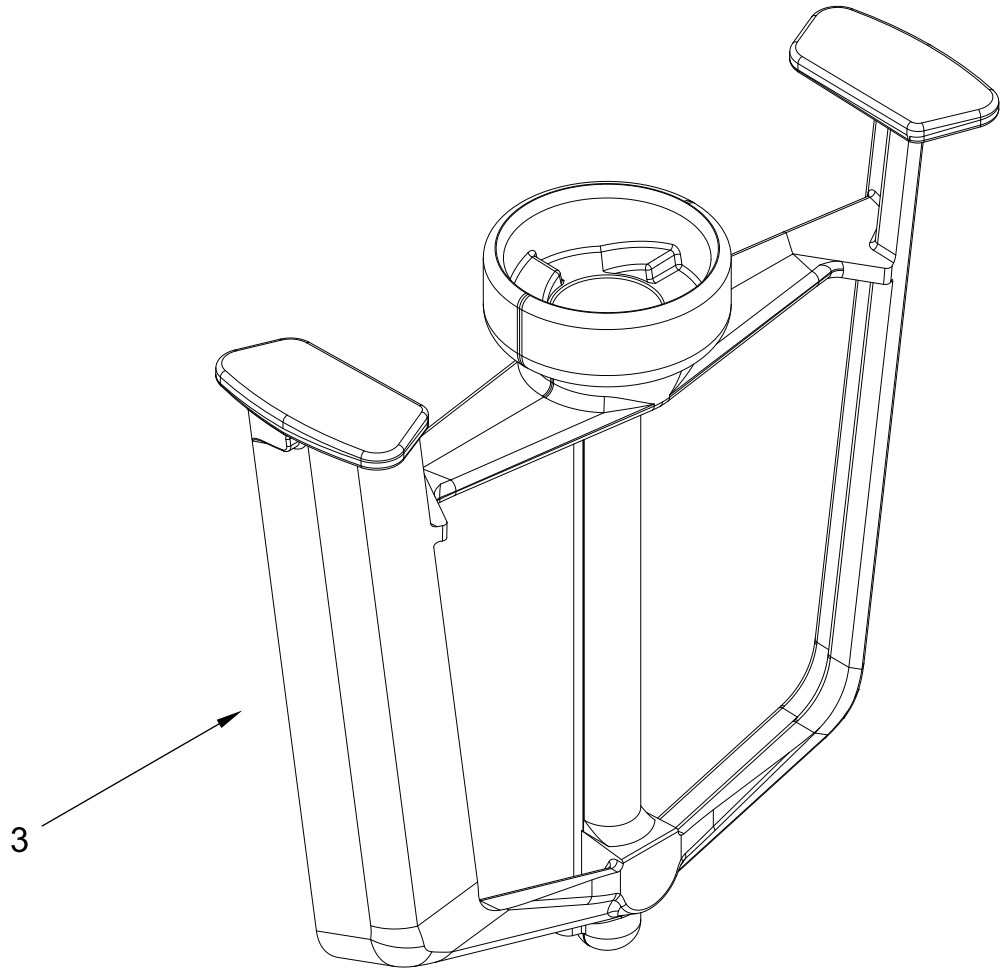

KitchenAid®

ICE CREAM MAKER ATTACHMENT

MODELS:

KSMICM0

ICE CREAM MAKER ATTACHMENT

ICE CREAM MAKER ATTACHMENT

<u>Illus.</u> <u>No.</u>	<u>Part No.</u>	<u>Description</u>	<u>Illus.</u> <u>No.</u>	<u>Part No.</u>	<u>Description</u>
1		Literature Parts	2	W11574859	Assembly, Drive
	W11421743	Use & Care Guide	3	W11574856	Dasher, Ice Cream