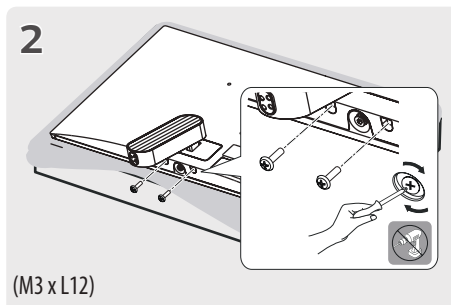

24U411A-BN/ 24U411A-BG/ 24U41YA
27U411A-BD/ 27U411A-BG/ 27U41YA