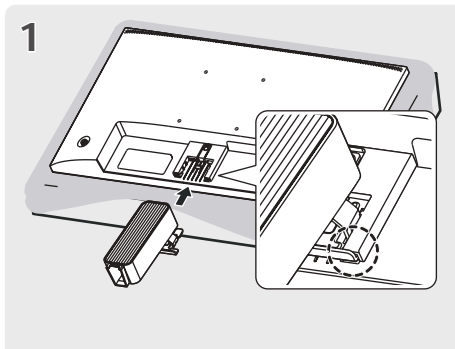

22U401A

24U411A-BN/ 24U411A-BG/ 24U41YA
27U411A-BD/ 27U411A-BG/ 27U41YA