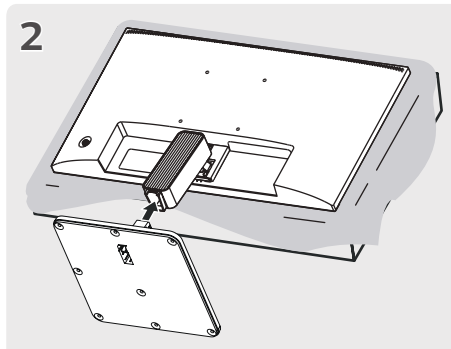

22U401A

24U411A-BN/ 24U411A-BG/ 24U41YA
27U411A-BD/ 27U411A-BG/ 27U41YA