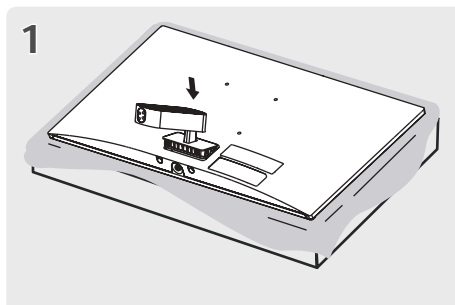

24U411A-BN/ 24U411A-BG/ 24U41YA
27U411A-BD/ 27U411A-BG/ 27U41YA