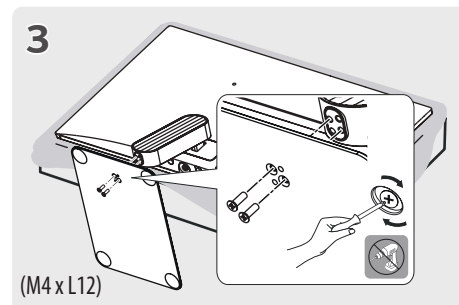

24U411A-BN/ 24U411A-BG/ 24U41YA
27U411A-BD/ 27U411A-BG/ 27U41YA