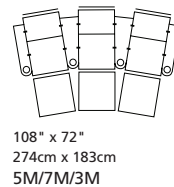

41916 HILAND

Over 100 leathers, fabrics and colours to choose from. Your choice...

Wallhugger – fully reclines with only 2" / 5cm wall clearance, allowing greater decorating flexibility and more efficient use of space.

Forward extension to a maximum of 26" / 65cm.

Design • It • Yourself

Imagine the impact of a full cinematic experience right in your own home! Palliser® Home Theater Seating combines unparalleled comfort, sophisticated design and all the features you need to help create the ultimate home theater.

This modular system is available in straight or curved configurations. You can customize the configuration to fit your family size and living space with as many seats across as you need. This product ships with fully attached arms and wedges.