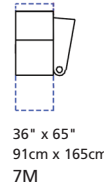

Imagine the impact of a full cinematic experience right in your own home! Palliser® Home Theater Seating combines unparalleled comfort, sophisticated design and all the features you need to help create the ultimate home theater.

This modular system is available in straight or curved configurations. You can customize the configuration to fit your family size and living space with as many seats across as you need. This product ships with fully attached arms and wedges.