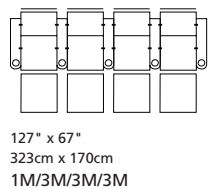

Imagine the impact of a full cinematic experience right in your own home! Palliser® Home Theater Seating combines unparalleled comfort, sophisticated design and all the features you need to help create the ultimate home theater.

This modular system is available in straight or curved configurations. You can customize the configuration to fit your family size and living space with as many seats across as you need. This product ships with fully attached arms and wedges.