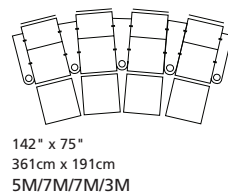

41916 HILAND

Over 100 leathers, fabrics and colours to choose from. Your choice...

Wallhugger – fully reclines with only 2" / 5cm wall clearance, allowing greater decorating flexibility and more efficient use of space.

Forward extension to a maximum of 26" / 65cm.

Design • It • Yourself

Imagine the impact of a full cinematic experience right in your own home! Palliser® Home Theater Seating combines unparalleled comfort, sophisticated design and all the features you need to help create the ultimate home theater.

This modular system is available in straight or curved configurations. You can customize the configuration to fit your family size and living space with as many seats across as you need. This product ships with fully attached arms and wedges.