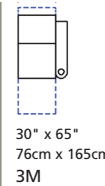

Imagine the impact of a full cinematic experience right in your own home! Palliser® Home Theater Seating combines unparalleled comfort, sophisticated design and all the features you need to help create the ultimate home theater.

This modular system is available in straight or curved configurations. You can customize the configuration to fit your family size and living space with as many seats across as you need. This product ships with fully attached arms and wedges.