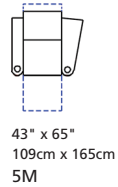

Imagine the impact of a full cinematic experience right in your own home! Palliser® Home Theater Seating combines unparalleled comfort, sophisticated design and all the features you need to help create the ultimate home theater.

This modular system is available in straight or curved configurations. You can customize the configuration to fit your family size and living space with as many seats across as you need. This product ships with fully attached arms and wedges.