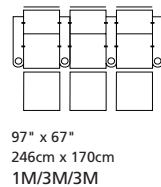

Imagine the impact of a full cinematic experience right in your own home! Palliser® Home Theater Seating combines unparalleled comfort, sophisticated design and all the features you need to help create the ultimate home theater.

This modular system is available in straight or curved configurations. You can customize the configuration to fit your family size and living space with as many seats across as you need. This product ships with fully attached arms and wedges.