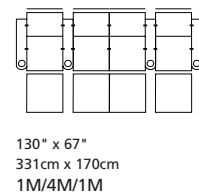

Imagine the impact of a full cinematic experience right in your own home! Palliser® Home Theater Seating combines unparalleled comfort, sophisticated design and all the features you need to help create the ultimate home theater.

This modular system is available in straight or curved configurations. You can customize the configuration to fit your family size and living space with as many seats across as you need. This product ships with fully attached arms and wedges.