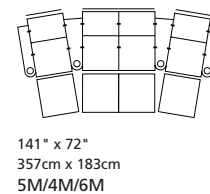

Imagine the impact of a full cinematic experience right in your own home! Palliser® Home Theater Seating combines unparalleled comfort, sophisticated design and all the features you need to help create the ultimate home theater.

This modular system is available in straight or curved configurations. You can customize the configuration to fit your family size and living space with as many seats across as you need. This product ships with fully attached arms and wedges.