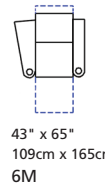

Imagine the impact of a full cinematic experience right in your own home! Palliser® Home Theater Seating combines unparalleled comfort, sophisticated design and all the features you need to help create the ultimate home theater.

This modular system is available in straight or curved configurations. You can customize the configuration to fit your family size and living space with as many seats across as you need. This product ships with fully attached arms and wedges.