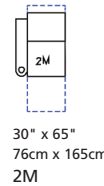

Imagine the impact of a full cinematic experience right in your own home! Palliser® Home Theater Seating combines unparalleled comfort, sophisticated design and all the features you need to help create the ultimate home theater.

This modular system is available in straight or curved configurations. You can customize the configuration to fit your family size and living space with as many seats across as you need. This product ships with fully attached arms and wedges.