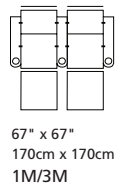

Imagine the impact of a full cinematic experience right in your own home! Palliser® Home Theater Seating combines unparalleled comfort, sophisticated design and all the features you need to help create the ultimate home theater.

This modular system is available in straight or curved configurations. You can customize the configuration to fit your family size and living space with as many seats across as you need. This product ships with fully attached arms and wedges.