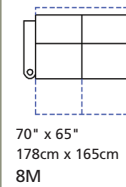

Imagine the impact of a full cinematic experience right in your own home! Palliser® Home Theater Seating combines unparalleled comfort, sophisticated design and all the features you need to help create the ultimate home theater.

This modular system is available in straight or curved configurations. You can customize the configuration to fit your family size and living space with as many seats across as you need. This product ships with fully attached arms and wedges.