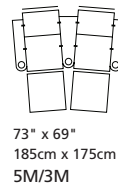

41916 HILAND

Over 100 leathers, fabrics and colours to choose from. Your choice...

Wallhugger – fully reclines with only 2" / 5cm wall clearance, allowing greater decorating flexibility and more efficient use of space.

Forward extension to a maximum of 26" / 65cm.

Design • It • Yourself

Imagine the impact of a full cinematic experience right in your own home! Palliser® Home Theater Seating combines unparalleled comfort, sophisticated design and all the features you need to help create the ultimate home theater.

This modular system is available in straight or curved configurations. You can customize the configuration to fit your family size and living space with as many seats across as you need. This product ships with fully attached arms and wedges.