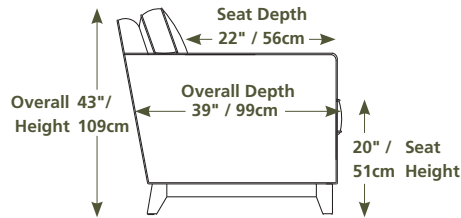

41916 HILAND

Over 100 leathers, fabrics and colours to choose from. Your choice...

Wallhugger – fully reclines with only 2" / 5cm wall clearance, allowing greater decorating flexibility and more efficient use of space.

Forward extension to a maximum of 26" / 65cm.

Design • It • Yourself

Imagine the impact of a full cinematic experience right in your own home! Palliser® Home Theater Seating combines unparalleled comfort, sophisticated design and all the features you need to help create the ultimate home theater.

This modular system is available in straight or curved configurations. You can customize the configuration to fit your family size and living space with as many seats across as you need. This product ships with fully attached arms and wedges.