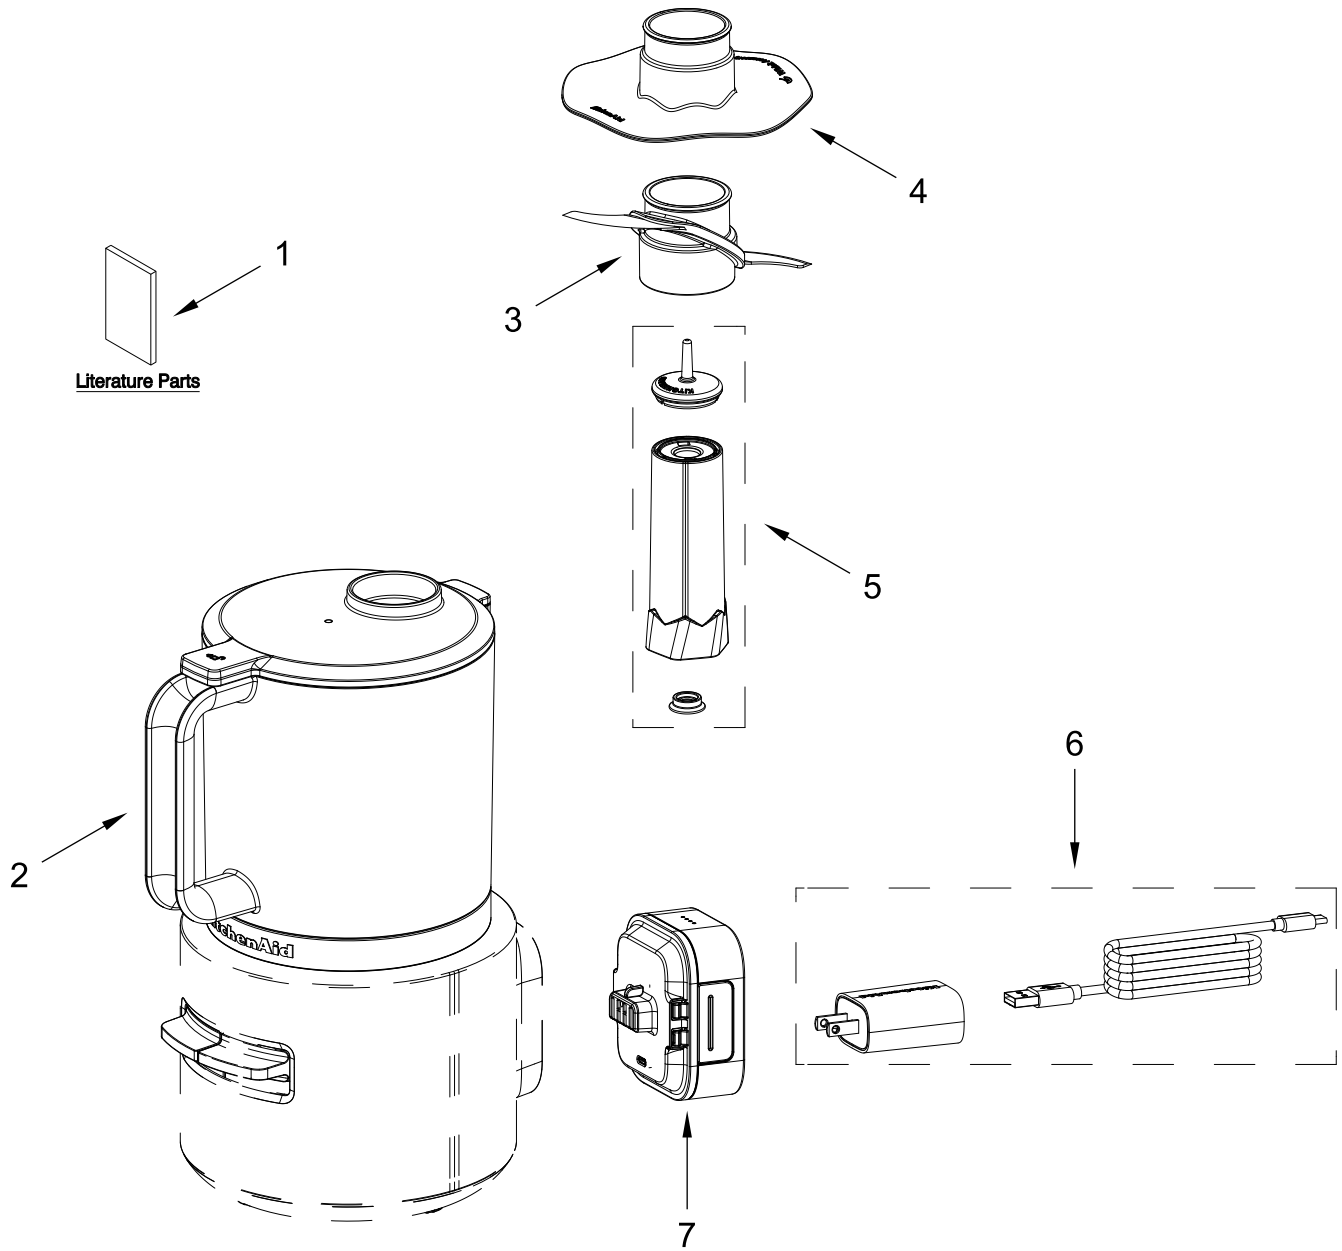

KitchenAid®

**Food Processor
Cordless Food Chopper - battery included**

MODELS:

KFCR531BM0 (Black Matte)
KFCR531SE0 (Shaded Palm)

Cordless Food Chopper

Cordless Food Chopper

<u>Illus. No.</u>	<u>Part No.</u>	<u>Description</u>	<u>Illus. No.</u>	<u>Part No.</u>	<u>Description</u>	<u>Illus. No.</u>	<u>Part No.</u>	<u>Description</u>
1		Literature Parts	3	W11310454	Blade, Multipurpose	6	W11698092	Power Adaptor + USB Cable
	W11634668	Use & Care Guide	4	W11310460	Blade, Whisking			
2	W11697834	Bowl + Lid	5	W11697841	Adaptor, Shaft	7	W11698095	Battery