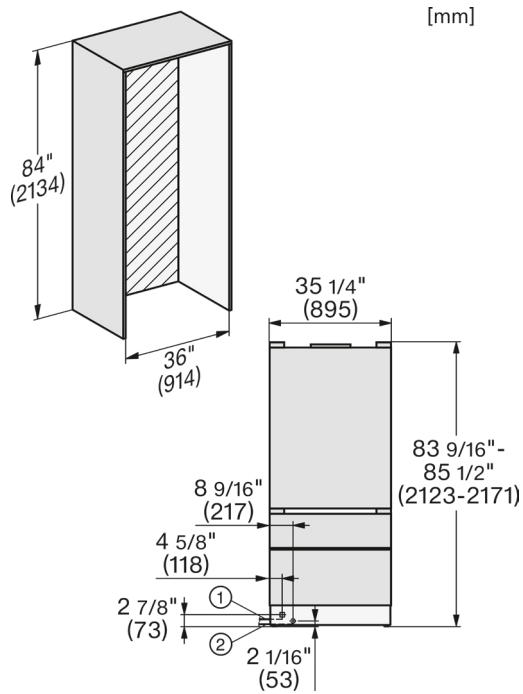

Flush Installation

Product and Cutout Dimensions