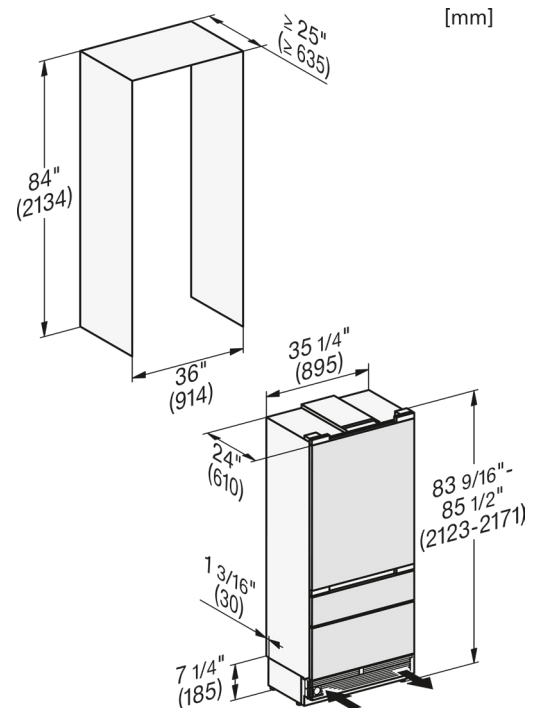

#### Included Accessories

- Ice scoop
- Longlife AirClean filter
- Water filter

<b>Material #</b>	12489400
-------------------	----------

SPECIFICATIONS		
Overall Unit Dimensions	35 1/4" (895 mm) W x 83 9/16" - 85 1/2" (2123 - 2171 mm) H x 24" (610 mm) D <i>(Depth does not include door panel)</i>	
<b>Niche</b>		
Minimum Cabinet Niche Opening	36" (914 mm) W x 84" (2134 mm) H x 25" (635 mm) D <i>(flush installation)</i>	35 1/2" (902 mm) W x 84" (2134 mm) H x 24" (610 mm) D <i>(proud installation)</i>
<b>Connection</b>		
Plumbing and Electrical	Required Power Supply: 110–120 V, 60 Hz. Total Amps: 15 Amps. Connecting cable: 118" (3.0 m), detachable. Cold water connection required. Water pressure: 29 to 116 psi.	

#### Product and Cutout Dimensions

## Additional Dimensions

Panel Details

[mm]

Side View Bottom

[mm]

Hinge Details

[mm]

Frame Details

[mm]