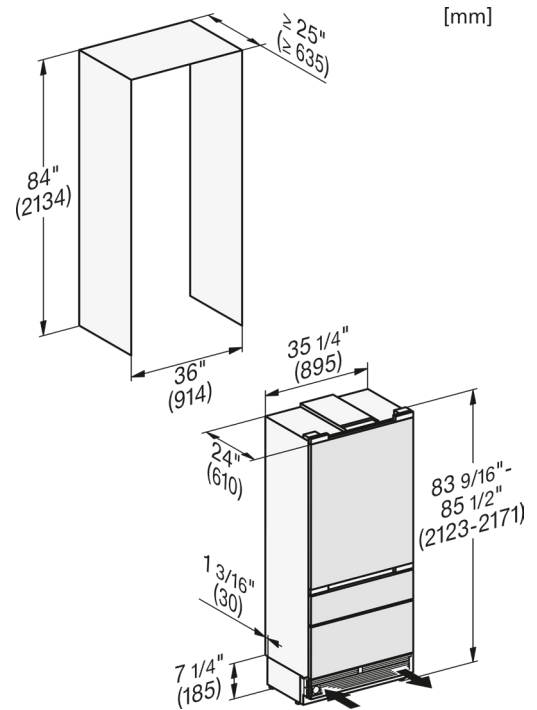

Flush Installation

Product and Cutout Dimensions