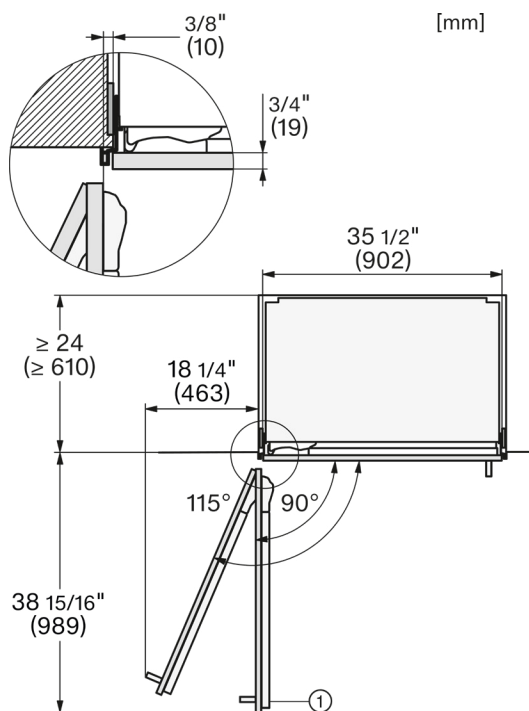

#### Product and Cutout Dimensions

## Flush Installation

Product and Cutout Dimensions

Top View

## Additional Dimensions

Panel Details

[mm]

Side View Bottom

[mm]

Hinge Details

[mm]

Frame Details

[mm]