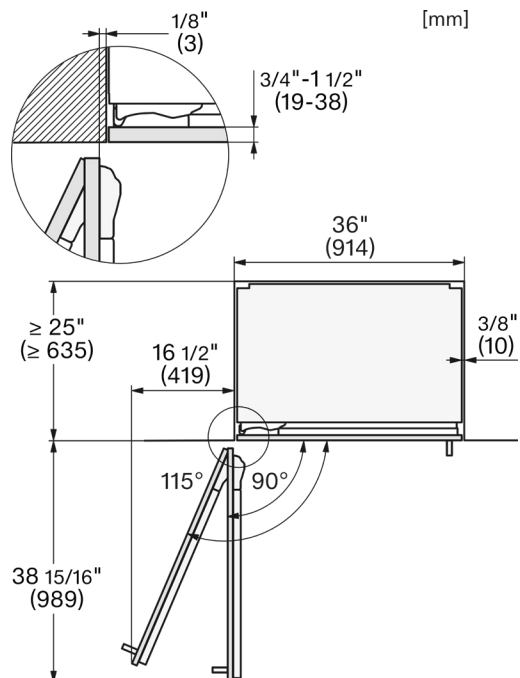

Flush Installation

Product and Cutout Dimensions

Top View