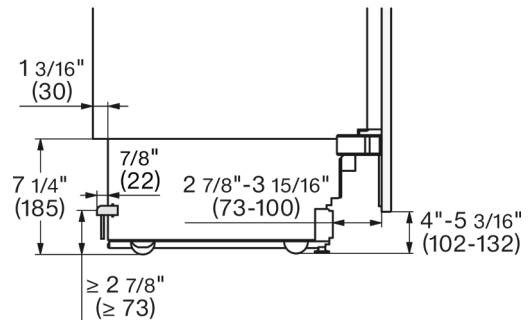

#### Included Accessories

- Ice scoop
- Longlife AirClean filter
- Water filter

<b>Material #</b>	12489400
-------------------	----------

SPECIFICATIONS		
Overall Unit Dimensions	35 1/4" (895 mm) W x 83 9/16" - 85 1/2" (2123 - 2171 mm) H x 24" (610 mm) D <i>(Depth does not include door panel)</i>	
<b>Niche</b>		
Minimum Cabinet Niche Opening	36" (914 mm) W x 84" (2134 mm) H x 25" (635 mm) D <i>(flush installation)</i>	35 1/2" (902 mm) W x 84" (2134 mm) H x 24" (610 mm) D <i>(proud installation)</i>
<b>Connection</b>		
Plumbing and Electrical	Required Power Supply: 110–120 V, 60 Hz. Total Amps: 15 Amps. Connecting cable: 118" (3.0 m), detachable. Cold water connection required. Water pressure: 29 to 116 psi.	

#### Product and Cutout Dimensions

## Additional Dimensions

Panel Details

[mm]

Side View Bottom

[mm]

Hinge Details

[mm]

Frame Details

[mm]