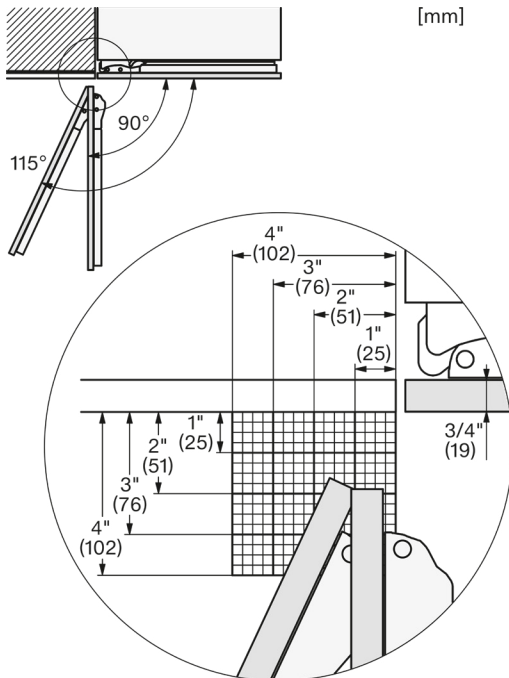

#### Included Accessories

- Ice scoop
- Longlife AirClean filter
- Water filter

<b>Material #</b>	12489400
-------------------	----------

SPECIFICATIONS		
Overall Unit Dimensions	35 1/4" (895 mm) W x 83 9/16" - 85 1/2" (2123 - 2171 mm) H x 24" (610 mm) D <i>(Depth does not include door panel)</i>	
<b>Niche</b>		
Minimum Cabinet Niche Opening	36" (914 mm) W x 84" (2134 mm) H x 25" (635 mm) D <i>(flush installation)</i>	35 1/2" (902 mm) W x 84" (2134 mm) H x 24" (610 mm) D <i>(proud installation)</i>
<b>Connection</b>		
Plumbing and Electrical	Required Power Supply: 110–120 V, 60 Hz. Total Amps: 15 Amps. Connecting cable: 118" (3.0 m), detachable. Cold water connection required. Water pressure: 29 to 116 psi.	

## Flush Installation

Product and Cutout Dimensions

Top View

## Additional Dimensions

Panel Details

[mm]

Side View Bottom

[mm]

Hinge Details

[mm]

Frame Details

[mm]