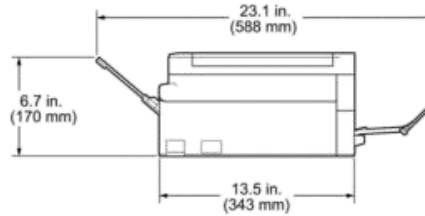

• MFC-J4355DW

• MFC-J4555DW