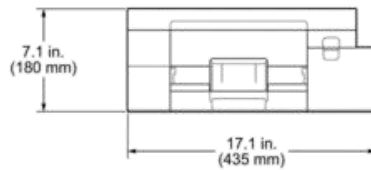

• MFC-J4355DW

• MFC-J4555DW