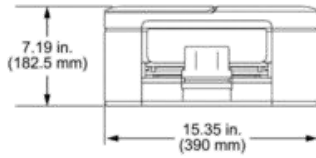

• MFC-J4355DW

• MFC-J4555DW

Weights

- MFC-J1360DW/MFC-J1365DW/MFC-J1410DW
  16.8 lb (7.6 kg)
- MFC-J4355DW
  19.6 lb (8.9 kg)
- MFC-J4555DW
  22.9 lb (10.4 kg)

Noise Level

Sound Pressure ⁶

Operating

- MFC-J1360DW/MFC-J1365DW/MFC-J1410DW
  - Printing
    55.0 dB (A) (Approx.)