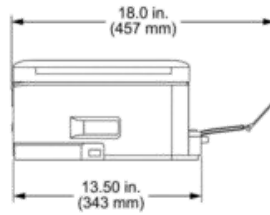

• MFC-J4355DW

• MFC-J4555DW

Weights

- MFC-J1360DW/MFC-J1365DW/MFC-J1410DW
  16.8 lb (7.6 kg)
- MFC-J4355DW
  19.6 lb (8.9 kg)
- MFC-J4555DW
  22.9 lb (10.4 kg)

Noise Level

Sound Pressure ⁶

Operating

- MFC-J1360DW/MFC-J1365DW/MFC-J1410DW
  - Printing
    55.0 dB (A) (Approx.)