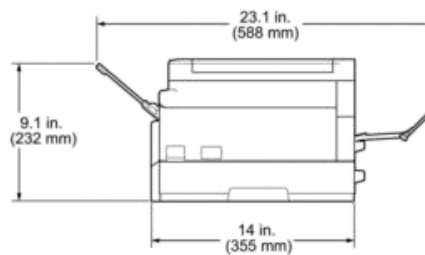

Weights

- MFC-J1360DW/MFC-J1365DW/MFC-J1410DW
  16.8 lb (7.6 kg)
- MFC-J4355DW
  19.6 lb (8.9 kg)
- MFC-J4555DW
  22.9 lb (10.4 kg)

Noise Level

Sound Pressure ⁶

Operating

- MFC-J1360DW/MFC-J1365DW/MFC-J1410DW
  - Printing
    55.0 dB (A) (Approx.)