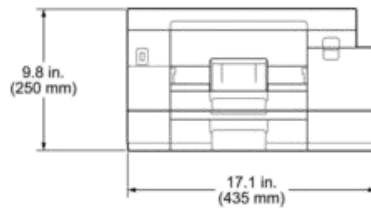

Weights

- MFC-J1360DW/MFC-J1365DW/MFC-J1410DW
  16.8 lb (7.6 kg)
- MFC-J4355DW
  19.6 lb (8.9 kg)
- MFC-J4555DW
  22.9 lb (10.4 kg)

Noise Level

Sound Pressure ⁶

Operating

- MFC-J1360DW/MFC-J1365DW/MFC-J1410DW
  - Printing
    55.0 dB (A) (Approx.)