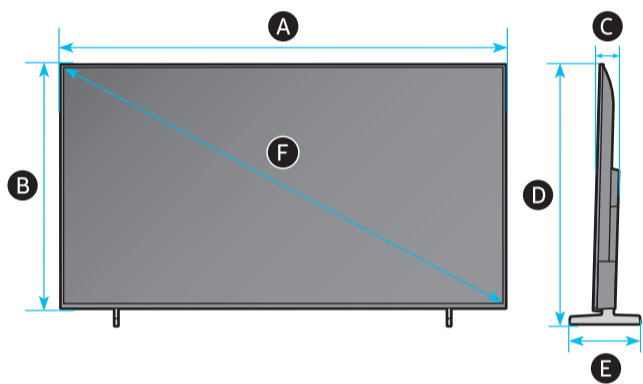

### 2

### 3

4

5

	A	B	C	D	E	F	G	H
75Q6F	65.7 inches (1668.1 mm)	37.7 inches (957.8 mm)	3.0 inches (77.0 mm)	39.6 inches (1005.9 mm)	11.0 inches (280.0 mm)	74.5 inches	49.4 lbs (22.4 kg)	50.3 lbs (22.8 kg)
85Q6F	74.4 inches (1889.9 mm)	42.7 inches (1083.5 mm)	3.0 inches (77.0 mm)	44.6 inches (1132.8 mm)	12.8 inches (326.0 mm)	84.5 inches	63.3 lbs (28.7 kg)	64.4 lbs (29.2 kg)

	VESA A x B (mm)	C (mm)	D	E x 4	F (mm)	G (inches)	H (inches)	I (inches)
75Q6F	400 x 300	10-12	C + ★	M8	1.25	17.6	25.0	8.3
85Q6F						22.6	29.3	8.3

★ : Wall-Mount Bracket