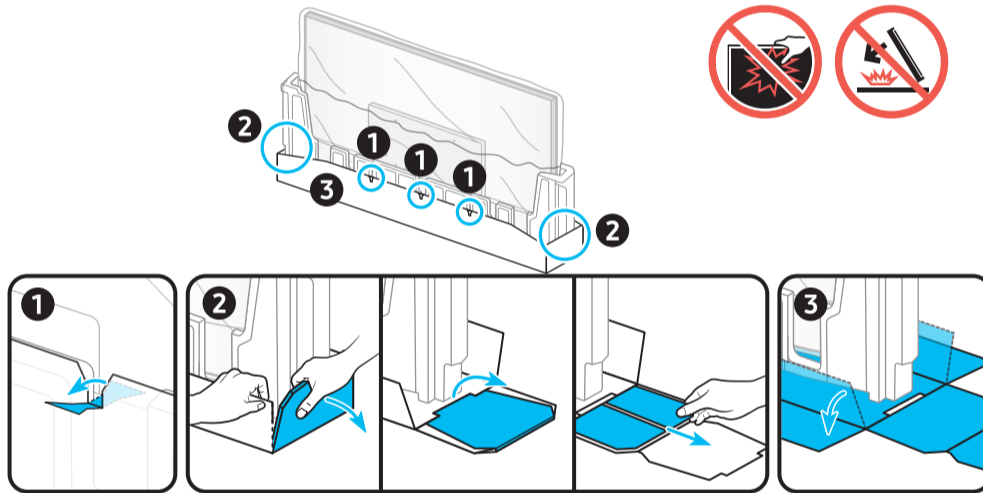

SAMSUNG

Unpacking and Installation Guide

Scan this QR code with your smart phone to see helpful videos.

BN68-22891A-02

Remote Control / Battery (AAA) x2

Power Cable

Simple User Guide / Remote control guide / Regulatory Guide

1

75"

85"

2

3