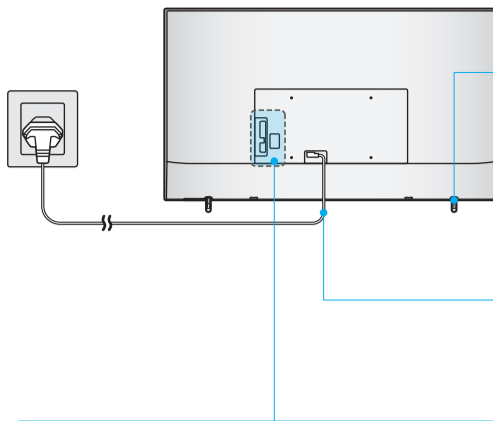

## Unpacking and Installation Guide

Scan this QR code with your smart phone to see helpful videos.

BN68-22891A-02

Remote Control / Battery (AAA) x2

Power Cable

Simple User Guide / Remote control guide / Regulatory Guide