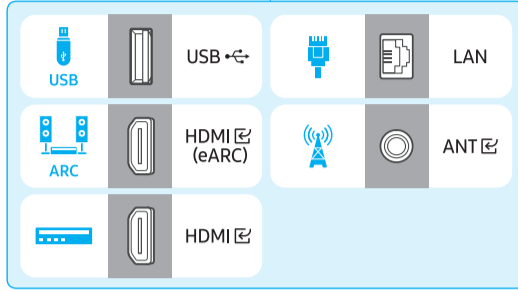

## Unpacking and Installation Guide

Scan this QR code with your smart phone to see helpful videos.

BN68-22891A-02

Remote Control / Battery (AAA) x2

Power Cable

Simple User Guide / Remote control guide / Regulatory Guide