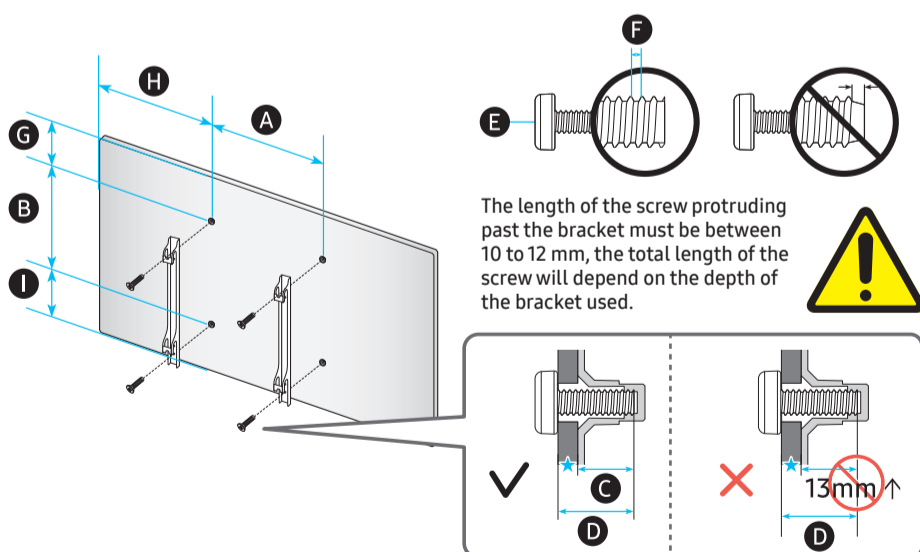

### 3

4

5

	A	B	C	D	E	F	G	H
75Q6F	65.7 inches (1668.1 mm)	37.7 inches (957.8 mm)	3.0 inches (77.0 mm)	39.6 inches (1005.9 mm)	11.0 inches (280.0 mm)	74.5 inches	49.4 lbs (22.4 kg)	50.3 lbs (22.8 kg)
85Q6F	74.4 inches (1889.9 mm)	42.7 inches (1083.5 mm)	3.0 inches (77.0 mm)	44.6 inches (1132.8 mm)	12.8 inches (326.0 mm)	84.5 inches	63.3 lbs (28.7 kg)	64.4 lbs (29.2 kg)

	VESA A x B (mm)	C (mm)	D	E x 4	F (mm)	G (inches)	H (inches)	I (inches)
75Q6F	400 x 300	10-12	C + ★	M8	1.25	17.6	25.0	8.3
85Q6F						22.6	29.3	8.3

★ : Wall-Mount Bracket