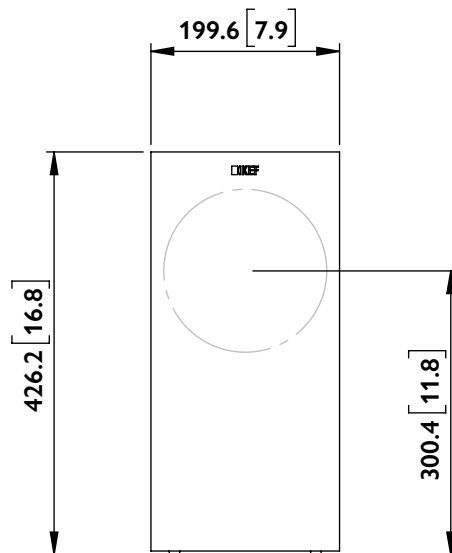

FRONT

SIDE

BACK

BOTTOM

R SERIES
R3 Meta

UNIT: MM [INCH]

FRONT

SIDE

BACK

BOTTOM

R SERIES
R3 Meta

UNIT: MM [INCH]