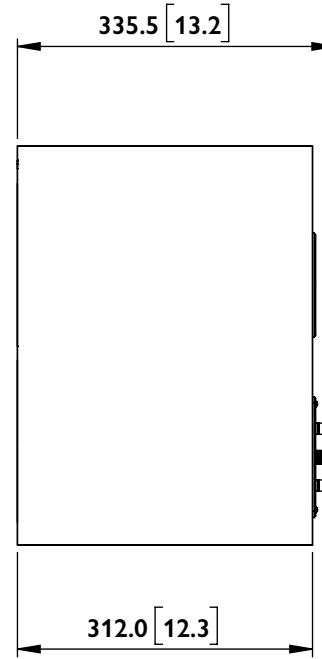

FRONT

SIDE

BACK

BOTTOM

R SERIES
R3 Meta

UNIT: MM [INCH]

FRONT

SIDE

BACK

BOTTOM

R SERIES
R3 Meta

UNIT: MM [INCH]