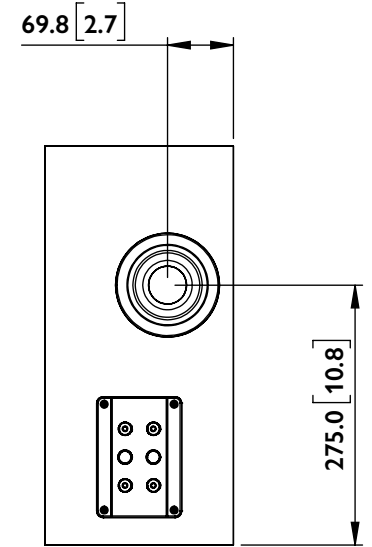

FRONT

SIDE

BACK

BOTTOM

R SERIES
R3 Meta

UNIT: MM [INCH]

FRONT

SIDE

BACK

BOTTOM

R SERIES
R3 Meta

UNIT: MM [INCH]