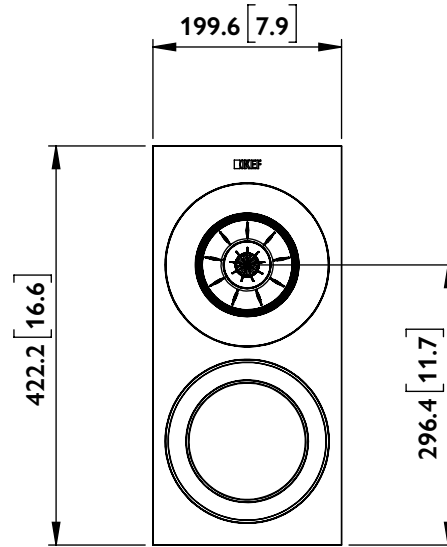

FRONT

SIDE

BACK

BOTTOM

R SERIES
R3 Meta

UNIT: MM [INCH]

FRONT

SIDE

BACK

BOTTOM

R SERIES
R3 Meta

UNIT: MM [INCH]