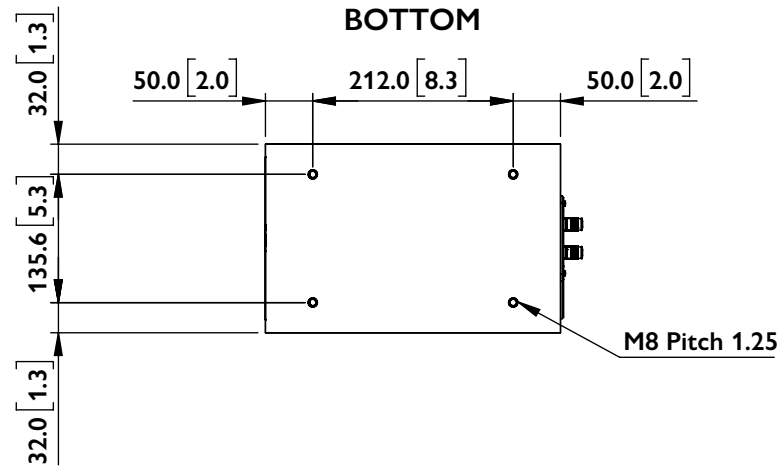

FRONT

SIDE

BACK

BOTTOM

R SERIES
R3 Meta

UNIT: MM [INCH]

FRONT

SIDE

BACK

BOTTOM

R SERIES
R3 Meta

UNIT: MM [INCH]