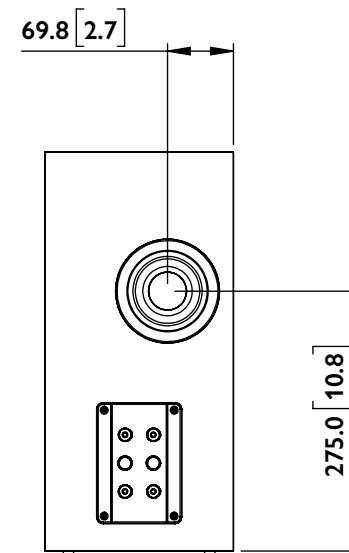

FRONT

SIDE

BACK

BOTTOM

R SERIES
R3 Meta

UNIT: MM [INCH]

FRONT

SIDE

BACK

BOTTOM

R SERIES
R3 Meta

UNIT: MM [INCH]