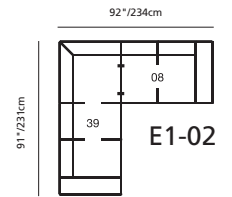

33" x 63" x 33"  
84cm x 160cm x 84cm  
15 RHF chaise  
16 LHF chaise\*

37" x 23" x 17"  
94cm x 58cm x 43cm  
74 rectangular ottoman

65" x 48" x 33"  
165cm x 122cm x 84cm  
97 LHF angled love\*  
98 RHF angled love

23" x 23" x 17"  
58cm x 58cm x 43cm  
04 ottoman

37" / 94cm wide  
11 corner square

54" x 42" x 33"  
137cm x 107cm x 84cm  
19 RHF bumper  
20 LHF bumper\*

23" / 58cm wide  
83 wedge seat 22°

43" x 29" x 17"  
109cm x 74cm x 43cm  
64 storage ottoman

### STATIONARY OPTIONS

87" / 221cm wide  
01 sofa  
inside arm to inside arm  
= 66" / 168cm

81" / 206cm wide  
91 apartment sofa  
inside arm to inside arm  
= 60" / 152cm

65" / 165cm wide  
03 loveseat  
inside arm to inside arm  
= 44" / 112cm

43" / 109cm wide  
95 chair  
inside arm to inside arm  
= 22" / 56cm

Sizes may vary + or - 1"/2.5 cm

Width x Depth x Height

Specifications subject to change.

\*LHF units shown.

**PALLISER**  
palliser.com