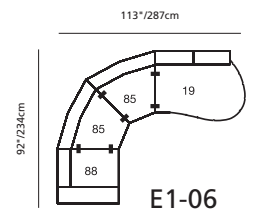

33" x 63" x 33"  
84cm x 160cm x 84cm  
15 RHF chaise  
16 LHF chaise\*

37" x 23" x 17"  
94cm x 58cm x 43cm  
74 rectangular ottoman

65" x 48" x 33"  
165cm x 122cm x 84cm  
97 LHF angled love\*  
98 RHF angled love

23" x 23" x 17"  
58cm x 58cm x 43cm  
04 ottoman

37" / 94cm wide  
11 corner square

54" x 42" x 33"  
137cm x 107cm x 84cm  
19 RHF bumper  
20 LHF bumper\*

23" / 58cm wide  
83 wedge seat 22°

43" x 29" x 17"  
109cm x 74cm x 43cm  
64 storage ottoman

### STATIONARY OPTIONS

87" / 221cm wide  
01 sofa  
inside arm to inside arm  
= 66" / 168cm

81" / 206cm wide  
91 apartment sofa  
inside arm to inside arm  
= 60" / 152cm

65" / 165cm wide  
03 loveseat  
inside arm to inside arm  
= 44" / 112cm

43" / 109cm wide  
95 chair  
inside arm to inside arm  
= 22" / 56cm

Sizes may vary + or - 1"/2.5 cm

Width x Depth x Height

Specifications subject to change.

\*LHF units shown.

**PALLISER**  
palliser.com