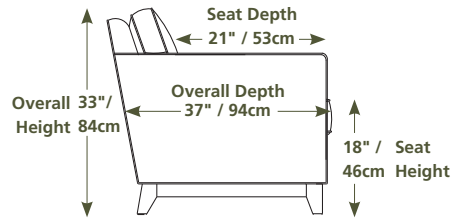

## Design • It • Yourself

55" / 140cm wide  
07 LHF loveseat\*  
08 RHF loveseat

46" / 117cm wide  
09 corner curve

77" / 196cm wide  
12 LHF sofa\*  
13 RHF sofa

45" / 114cm wide  
14 armless love

32" x 32" x 17"  
81cm x 81cm x 43cm  
23 angled ottoman

23" x 23" x 17"  
58cm x 58cm x 43cm  
04 ottoman

37" / 94cm wide  
11 corner square

54" x 42" x 33"  
137cm x 107cm x 84cm  
19 RHF bumper  
20 LHF bumper\*

23" / 58cm wide  
83 wedge seat 22°

43" x 29" x 17"  
109cm x 74cm x 43cm  
64 storage ottoman

### STATIONARY OPTIONS

87" / 221cm wide  
01 sofa  
inside arm to inside arm  
= 66" / 168cm

81" / 206cm wide  
91 apartment sofa  
inside arm to inside arm  
= 60" / 152cm

65" / 165cm wide  
03 loveseat  
inside arm to inside arm  
= 44" / 112cm

43" / 109cm wide  
95 chair  
inside arm to inside arm  
= 22" / 56cm

Sizes may vary + or - 1"/2.5 cm

Width x Depth x Height

Specifications subject to change.

\*LHF units shown.

**PALLISER**  
palliser.com