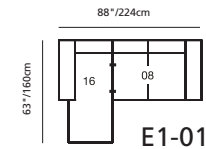

33" x 63" x 33"  
84cm x 160cm x 84cm  
15 RHF chaise  
16 LHF chaise\*

37" x 23" x 17"  
94cm x 58cm x 43cm  
74 rectangular ottoman

65" x 48" x 33"  
165cm x 122cm x 84cm  
97 LHF angled love\*  
98 RHF angled love

23" x 23" x 17"  
58cm x 58cm x 43cm  
04 ottoman

37" / 94cm wide  
11 corner square

54" x 42" x 33"  
137cm x 107cm x 84cm  
19 RHF bumper  
20 LHF bumper\*

23" / 58cm wide  
83 wedge seat 22°

43" x 29" x 17"  
109cm x 74cm x 43cm  
64 storage ottoman

### STATIONARY OPTIONS

87" / 221cm wide  
01 sofa  
inside arm to inside arm  
= 66" / 168cm

81" / 206cm wide  
91 apartment sofa  
inside arm to inside arm  
= 60" / 152cm

65" / 165cm wide  
03 loveseat  
inside arm to inside arm  
= 44" / 112cm

43" / 109cm wide  
95 chair  
inside arm to inside arm  
= 22" / 56cm

Sizes may vary + or - 1"/2.5 cm

Width x Depth x Height

Specifications subject to change.

\*LHF units shown.

**PALLISER**  
palliser.com