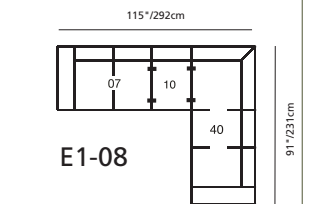

33" x 63" x 33"  
84cm x 160cm x 84cm  
15 RHF chaise  
16 LHF chaise\*

37" x 23" x 17"  
94cm x 58cm x 43cm  
74 rectangular ottoman

65" x 48" x 33"  
165cm x 122cm x 84cm  
97 LHF angled love\*  
98 RHF angled love

23" x 23" x 17"  
58cm x 58cm x 43cm  
04 ottoman

37" / 94cm wide  
11 corner square

54" x 42" x 33"  
137cm x 107cm x 84cm  
19 RHF bumper  
20 LHF bumper\*

23" / 58cm wide  
83 wedge seat 22°

43" x 29" x 17"  
109cm x 74cm x 43cm  
64 storage ottoman

### STATIONARY OPTIONS

87" / 221cm wide  
01 sofa  
inside arm to inside arm  
= 66" / 168cm

81" / 206cm wide  
91 apartment sofa  
inside arm to inside arm  
= 60" / 152cm

65" / 165cm wide  
03 loveseat  
inside arm to inside arm  
= 44" / 112cm

43" / 109cm wide  
95 chair  
inside arm to inside arm  
= 22" / 56cm

Sizes may vary + or - 1"/2.5 cm

Width x Depth x Height

Specifications subject to change.

\*LHF units shown.

**PALLISER**  
palliser.com