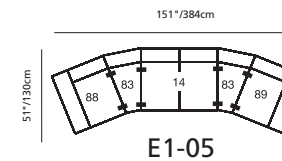

33" x 63" x 33"  
84cm x 160cm x 84cm  
15 RHF chaise  
16 LHF chaise\*

37" x 23" x 17"  
94cm x 58cm x 43cm  
74 rectangular ottoman

65" x 48" x 33"  
165cm x 122cm x 84cm  
97 LHF angled love\*  
98 RHF angled love

23" x 23" x 17"  
58cm x 58cm x 43cm  
04 ottoman

37" / 94cm wide  
11 corner square

54" x 42" x 33"  
137cm x 107cm x 84cm  
19 RHF bumper  
20 LHF bumper\*

23" / 58cm wide  
83 wedge seat 22°

43" x 29" x 17"  
109cm x 74cm x 43cm  
64 storage ottoman

### STATIONARY OPTIONS

87" / 221cm wide  
01 sofa  
inside arm to inside arm  
= 66" / 168cm

81" / 206cm wide  
91 apartment sofa  
inside arm to inside arm  
= 60" / 152cm

65" / 165cm wide  
03 loveseat  
inside arm to inside arm  
= 44" / 112cm

43" / 109cm wide  
95 chair  
inside arm to inside arm  
= 22" / 56cm

Sizes may vary + or - 1"/2.5 cm

Width x Depth x Height

Specifications subject to change.

\*LHF units shown.

**PALLISER**  
palliser.com