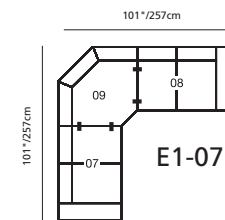

33" x 63" x 33"  
84cm x 160cm x 84cm  
15 RHF chaise  
16 LHF chaise\*

37" x 23" x 17"  
94cm x 58cm x 43cm  
74 rectangular ottoman

65" x 48" x 33"  
165cm x 122cm x 84cm  
97 LHF angled love\*  
98 RHF angled love

23" x 23" x 17"  
58cm x 58cm x 43cm  
04 ottoman

37" / 94cm wide  
11 corner square

54" x 42" x 33"  
137cm x 107cm x 84cm  
19 RHF bumper  
20 LHF bumper\*

23" / 58cm wide  
83 wedge seat 22°

43" x 29" x 17"  
109cm x 74cm x 43cm  
64 storage ottoman

### STATIONARY OPTIONS

87" / 221cm wide  
01 sofa  
inside arm to inside arm  
= 66" / 168cm

81" / 206cm wide  
91 apartment sofa  
inside arm to inside arm  
= 60" / 152cm

65" / 165cm wide  
03 loveseat  
inside arm to inside arm  
= 44" / 112cm

43" / 109cm wide  
95 chair  
inside arm to inside arm  
= 22" / 56cm

Sizes may vary + or - 1"/2.5 cm

Width x Depth x Height

Specifications subject to change.

\*LHF units shown.

**PALLISER**  
palliser.com