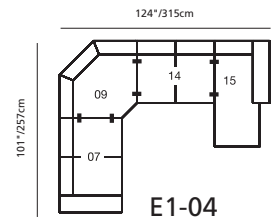

33" x 63" x 33"  
84cm x 160cm x 84cm  
15 RHF chaise  
16 LHF chaise\*

37" x 23" x 17"  
94cm x 58cm x 43cm  
74 rectangular ottoman

65" x 48" x 33"  
165cm x 122cm x 84cm  
97 LHF angled love\*  
98 RHF angled love

23" x 23" x 17"  
58cm x 58cm x 43cm  
04 ottoman

37" / 94cm wide  
11 corner square

54" x 42" x 33"  
137cm x 107cm x 84cm  
19 RHF bumper  
20 LHF bumper\*

23" / 58cm wide  
83 wedge seat 22°

43" x 29" x 17"  
109cm x 74cm x 43cm  
64 storage ottoman

### STATIONARY OPTIONS

87" / 221cm wide  
01 sofa  
inside arm to inside arm  
= 66" / 168cm

81" / 206cm wide  
91 apartment sofa  
inside arm to inside arm  
= 60" / 152cm

65" / 165cm wide  
03 loveseat  
inside arm to inside arm  
= 44" / 112cm

43" / 109cm wide  
95 chair  
inside arm to inside arm  
= 22" / 56cm

Sizes may vary + or - 1"/2.5 cm

Width x Depth x Height

Specifications subject to change.

\*LHF units shown.

**PALLISER**  
palliser.com