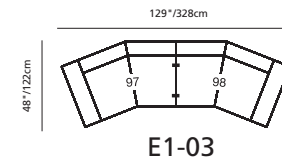

33" x 63" x 33"  
84cm x 160cm x 84cm  
15 RHF chaise  
16 LHF chaise\*

37" x 23" x 17"  
94cm x 58cm x 43cm  
74 rectangular ottoman

65" x 48" x 33"  
165cm x 122cm x 84cm  
97 LHF angled love\*  
98 RHF angled love

23" x 23" x 17"  
58cm x 58cm x 43cm  
04 ottoman

37" / 94cm wide  
11 corner square

54" x 42" x 33"  
137cm x 107cm x 84cm  
19 RHF bumper  
20 LHF bumper\*

23" / 58cm wide  
83 wedge seat 22°

43" x 29" x 17"  
109cm x 74cm x 43cm  
64 storage ottoman

### STATIONARY OPTIONS

87" / 221cm wide  
01 sofa  
inside arm to inside arm  
= 66" / 168cm

81" / 206cm wide  
91 apartment sofa  
inside arm to inside arm  
= 60" / 152cm

65" / 165cm wide  
03 loveseat  
inside arm to inside arm  
= 44" / 112cm

43" / 109cm wide  
95 chair  
inside arm to inside arm  
= 22" / 56cm

Sizes may vary + or - 1"/2.5 cm

Width x Depth x Height

Specifications subject to change.

\*LHF units shown.

**PALLISER**  
palliser.com