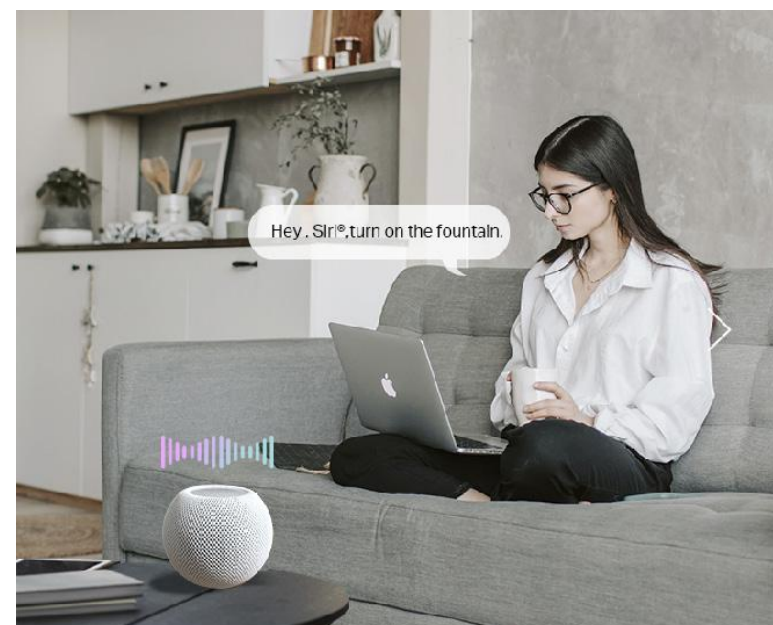

Away Mode

Flame-Retardant

// Highlights

Matter-Compatible

With Matter support, using one app to control all smart devices is no longer a fantasy. Integrate TP15 into your favorite ecosystems to create a unified smart home*.

Free Up Your Hands with Voice Control

Free up your hands by using simple voice commands with Alexa, Siri®, or Google Assistant.

*The Tapo app will upgrade to be Matter-compatible in the year of 2023.

// Highlights

Live Smarter by Presetting Time

Schedule and Timer features allow you to create weekly schedules and countdown plans, making your life more convenient. With the enhanced Auto-Off feature, your connected devices will automatically turn off each time they are left on for a set time, saving energy.

Share to Family

With the Tapo app, you can share management permissions of Tapo devices with your family members. Additionally, the Matter protocol enables family members to access your home's smart products through different control ecosystems.