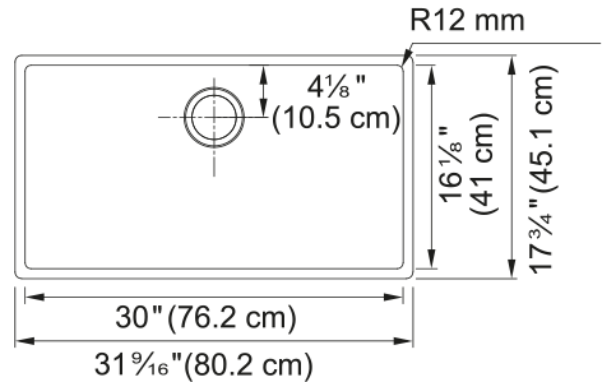

Cube Undermount Sink - CUX11030 | 122.0371.978

Elevate your kitchen experience with the Cube Series from Franke - a hand-crafted undermount sink collection that seamlessly marries Swiss precision with contemporary elegance. Our Cube sinks redefine sophistication with a smooth bowl design, providing a clean, modern aesthetic that effortlessly complements your kitchen decor. The easy-to-clean Pearl finish enhances the sink's visual appeal and simplifies maintenance, resisting stains and water spots for a lasting, pristine shine. Transform your kitchen into a haven of style and functionality with the Cube Series - where precision, design, and ease-of-use converge for an exceptional sink experience.

Aspect

Sink type	Sink
Type of material	Stainless steel
Number of bowls	1
Color	Steel
Surface finish	Pearl

Product Dimensions

Length (right to left)	31.496
Width (front to back)	17.756
Large bowl size: right to left	30
Large bowl size: front to back	16.142
Large bowl: depth	9.016

Installation

Minimum cabinet size	36"

Product specifications

Installation type	Undermount
Drain hole	3 1/2"
Position of drainer	No drainer

Product identification

Product brand	FRANKE
Product family	Maris
Collection	Cube
Certified by	IAPMO

Features

Drainers number	No drainer
Product reversibility	No