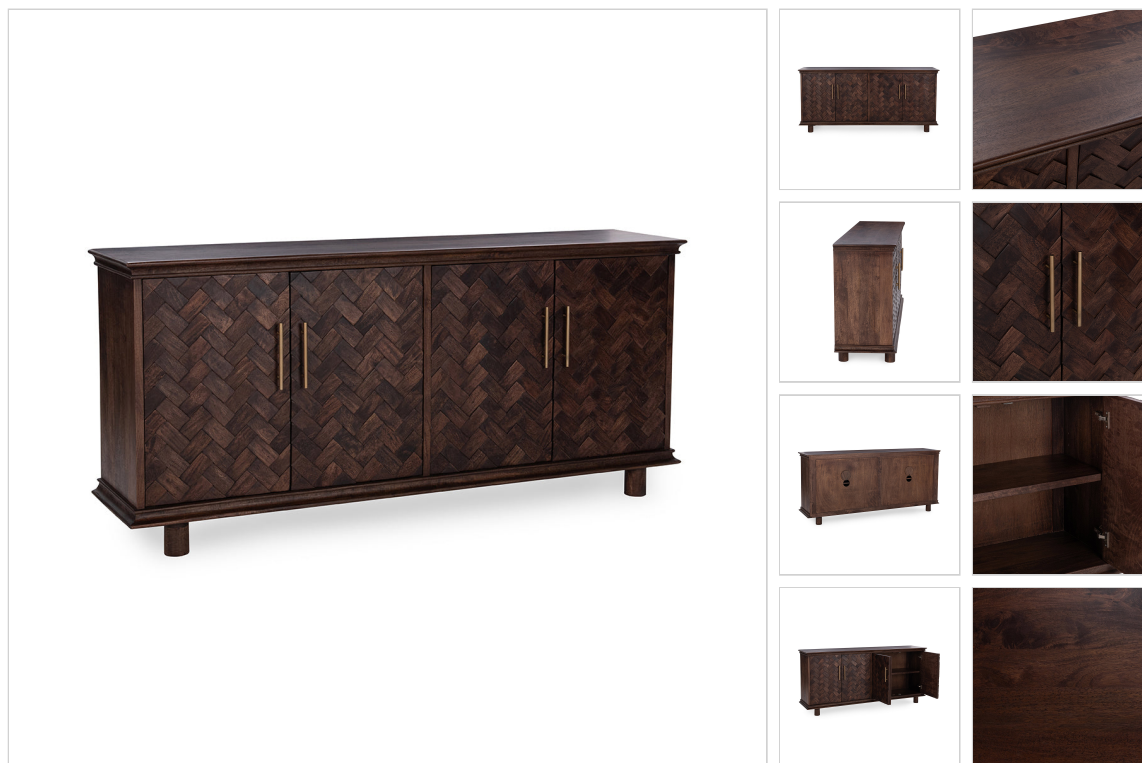

SKU: 52010984

## SHIRA SOLID WOOD 4DR BUFFET

### DETAILS

Materials: Mango Wood

Individual Product Dimensions: 78.00W x 18.00D x 36.00H

### SHIPPING

Total Boxes: 1

Product Cubic Feet: 36.06

Packaged Dimensions: 80.00W x 20.50D x 38.00H

Arrives Assembled