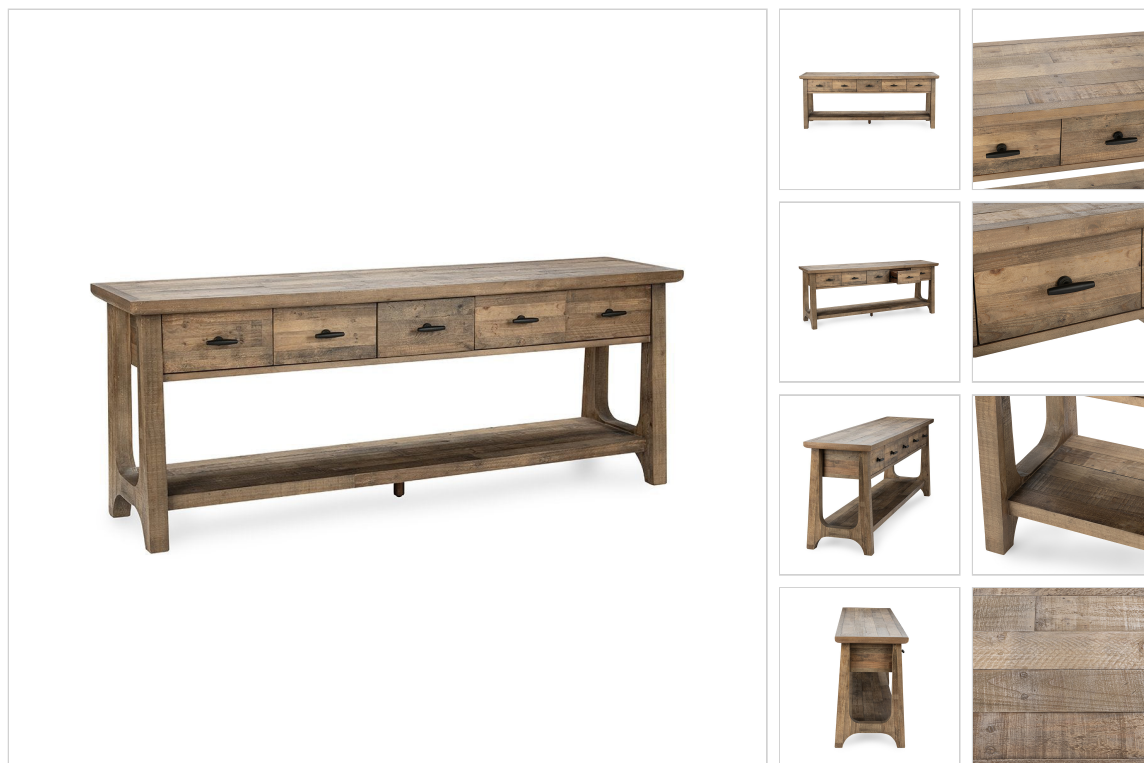

SKU: 51031717

TALLADEGA SOLID WOOD RECTANGLE CONSOLE TABLE

DETAILS

Materials: Reclaimed Pine

Individual Product Dimensions: 82.00W x 20.00D x 32.00H

SHIPPING

Total Boxes: 1

Product Cubic Feet: 42.43

Packaged Dimensions: 84.44W x 23.40D x 35.88H

Arrives Assembled