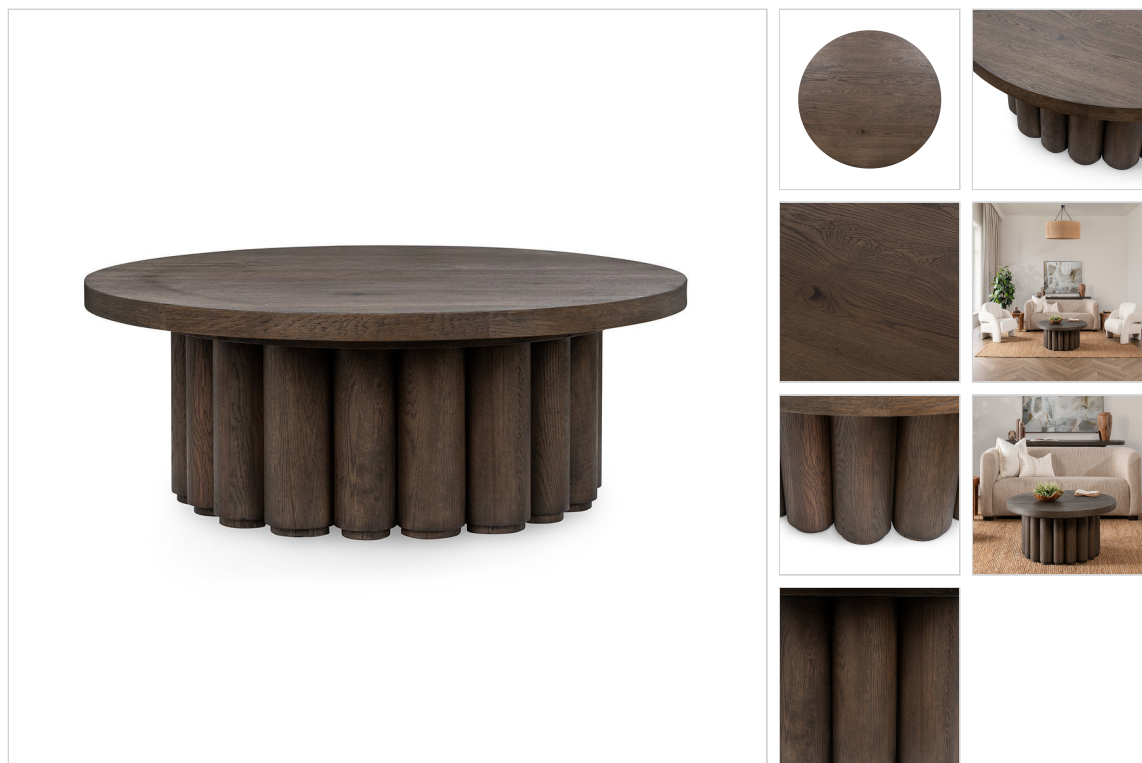

SKU: 51031736

## TIBER SOLID WOOD ROUND COFFEE TABLE

### DETAILS

Materials: Oak Veneer

Individual Product Dimensions: 48.00W x 48.00D x 18.00H