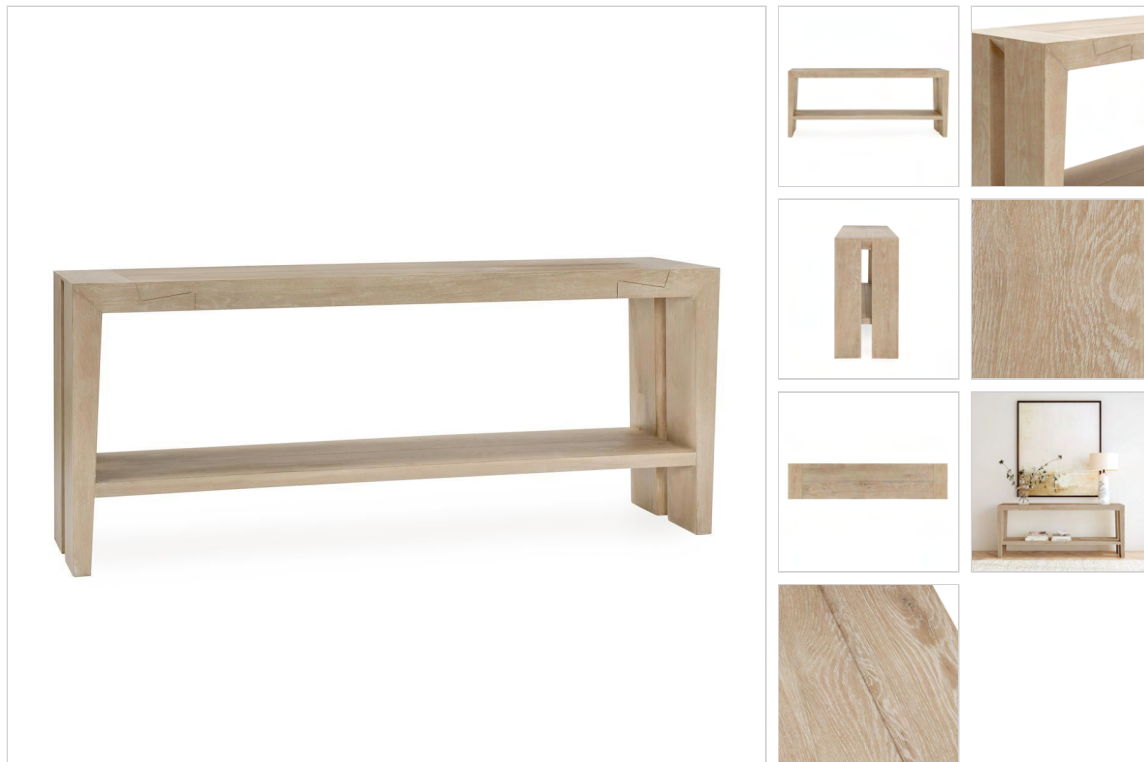

SKU: 51031529

TROY SOLID WOOD RECTANGLE CONSOLE TABLE – AGED CREAM

DETAILS

Materials: Reclaimed Oak

Individual Product Dimensions: 72.00W x 16.00D x 30.00H

SHIPPING

Total Boxes: 1

Product Cubic Feet: 29.12

Packaged Dimensions: 75.20W x 19.29D x 34.25H

Requires Assembly