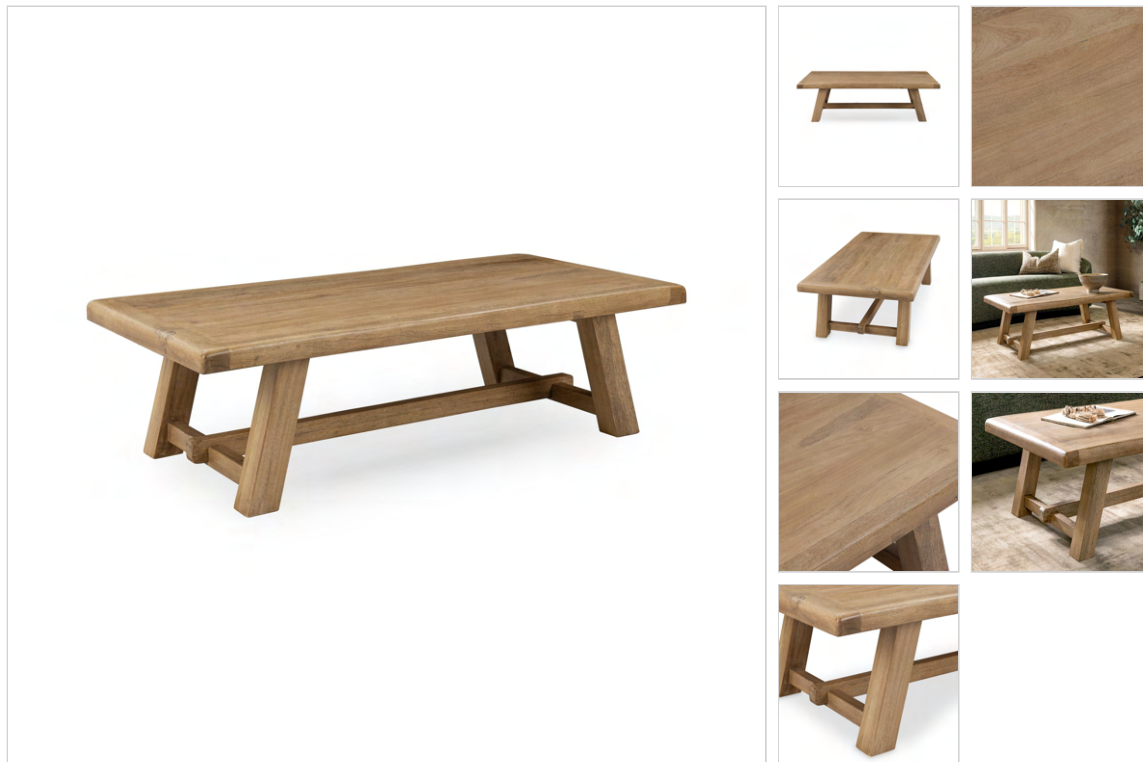

SKU: 51012085

VALEN RECLAIMED WOOD COFFEE TABLE

DETAILS

Materials: Reclaimed wood

Individual Product Dimensions: 55.00W x 28.00D x 16.00H

SHIPPING

Total Boxes: 1

Product Cubic Feet: 9.66

Packaged Dimensions: 58.00W x 32.00D x 9.00H

Requires Assembly