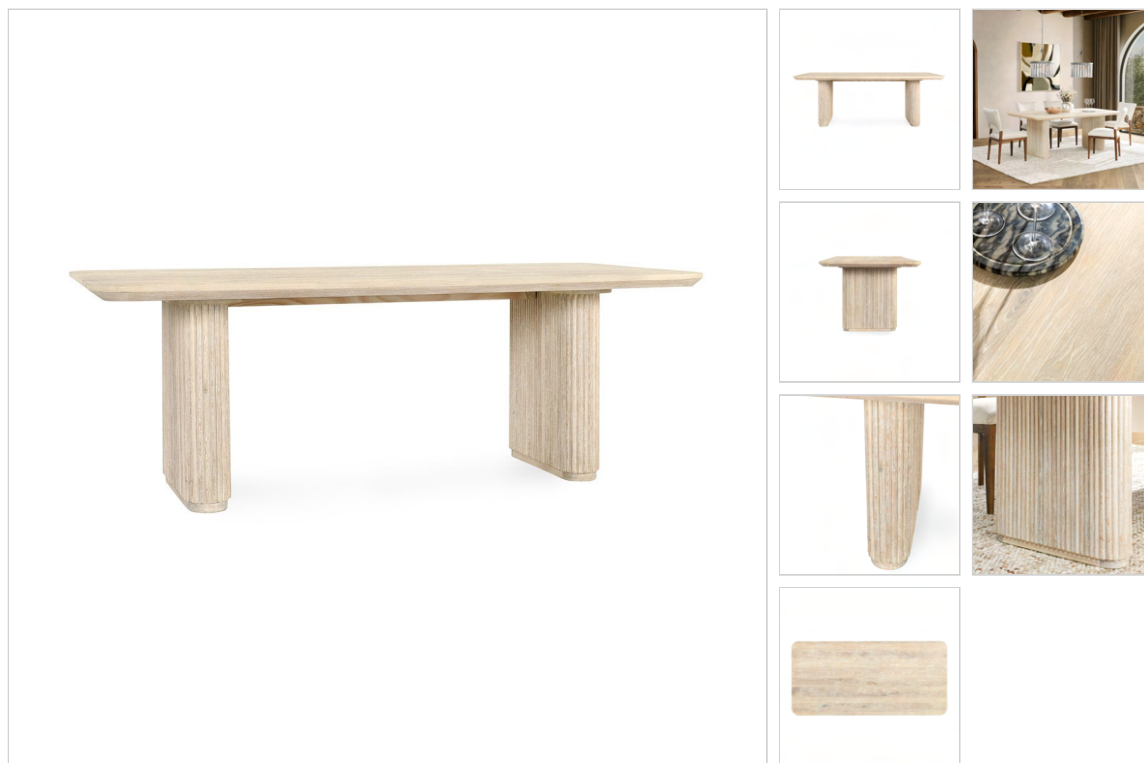

SKU: 51031644

VANDER SOLID WOOD RECTANGLE DINING TABLE - CREAM WASHED

DETAILS

Materials: Oak Veneer

Individual Product Dimensions: 84.00W x 40.00D x 30.00H

SHIPPING

Total Boxes: 2

Product Cubic Feet: 30.29

Packaged Dimensions: 87.2W x 8.27D x 44.29H

Requires Assembly