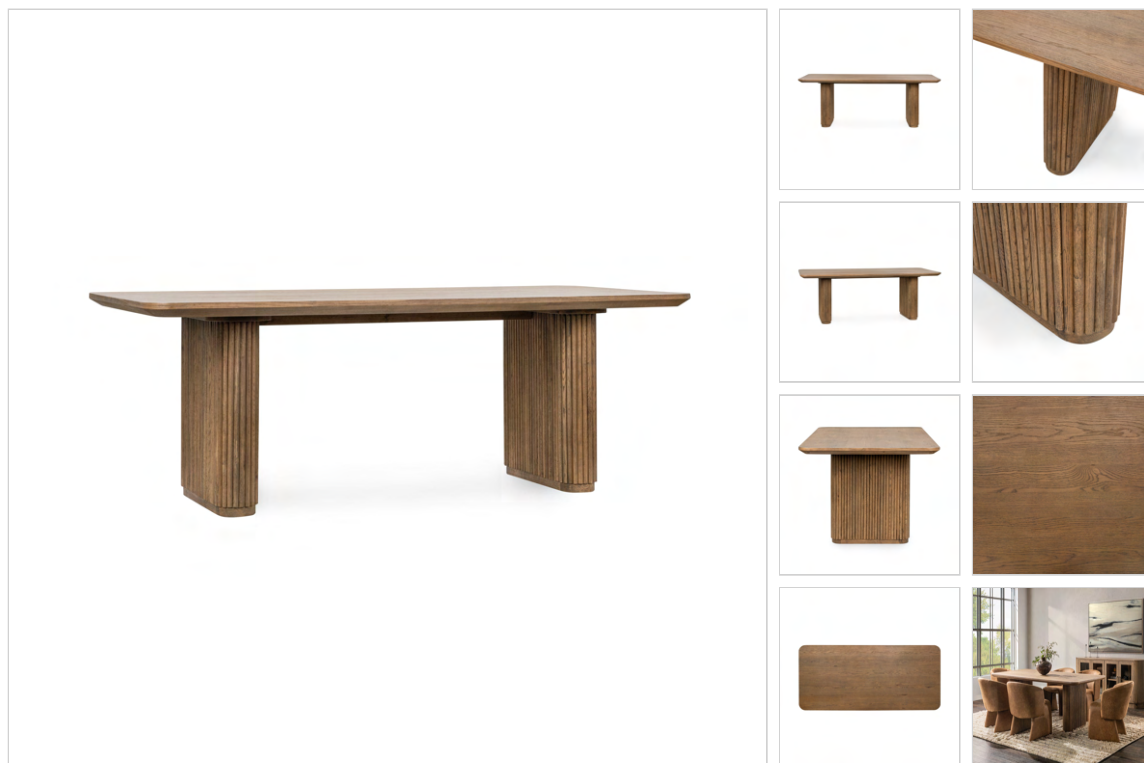

SKU: 51031737

VANDER SOLID WOOD RECTANGLE DINING TABLE

DETAILS

Materials: Oak Veneer

Individual Product Dimensions: 84.00W x 40.00D x 30.00H

SHIPPING

Total Boxes: 2

Product Cubic Feet: 30.29

Packaged Dimensions: 87.2W x 8.27D x 44.29H

Requires Assembly