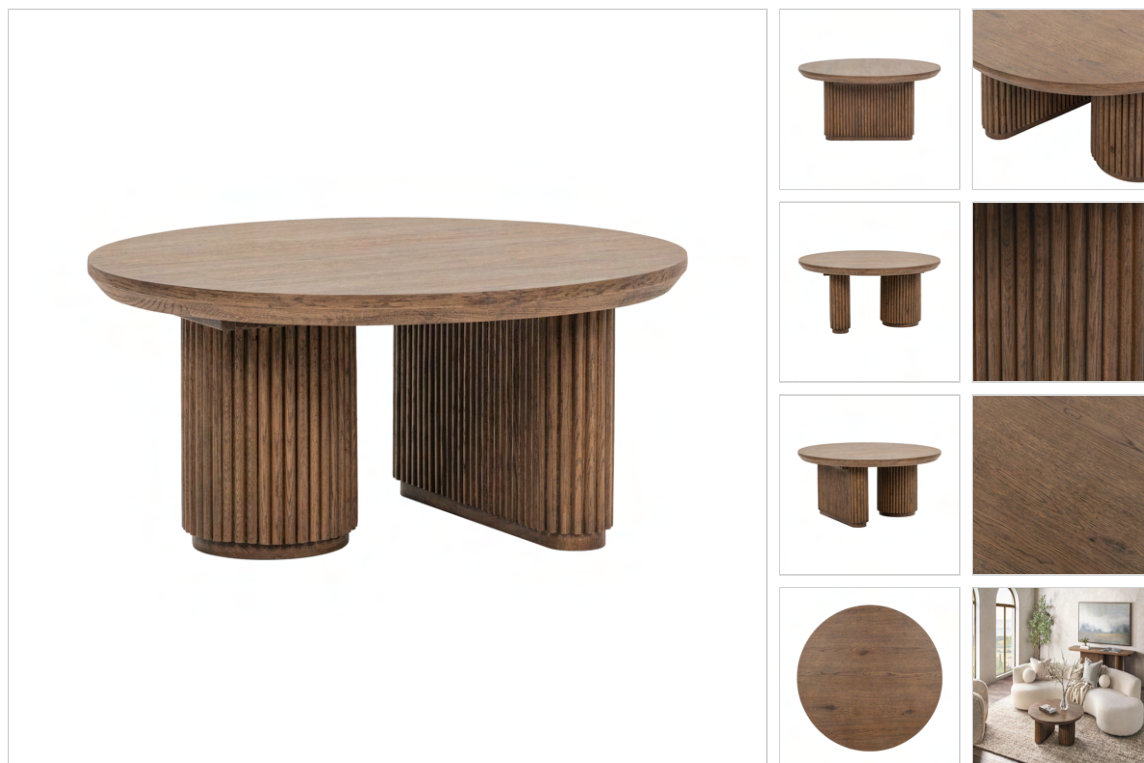

SKU: 51031766

VANDER SOLID WOOD ROUND COFFEE TABLE

DETAILS

Materials: Oak Veneer

Individual Product Dimensions: 38.00W x 38.00D x 18.00H

SHIPPING

Total Boxes: 1

Product Cubic Feet: 20.25

Packaged Dimensions: 41.54W x 41.54D x 22.24H

Arrives Assembled